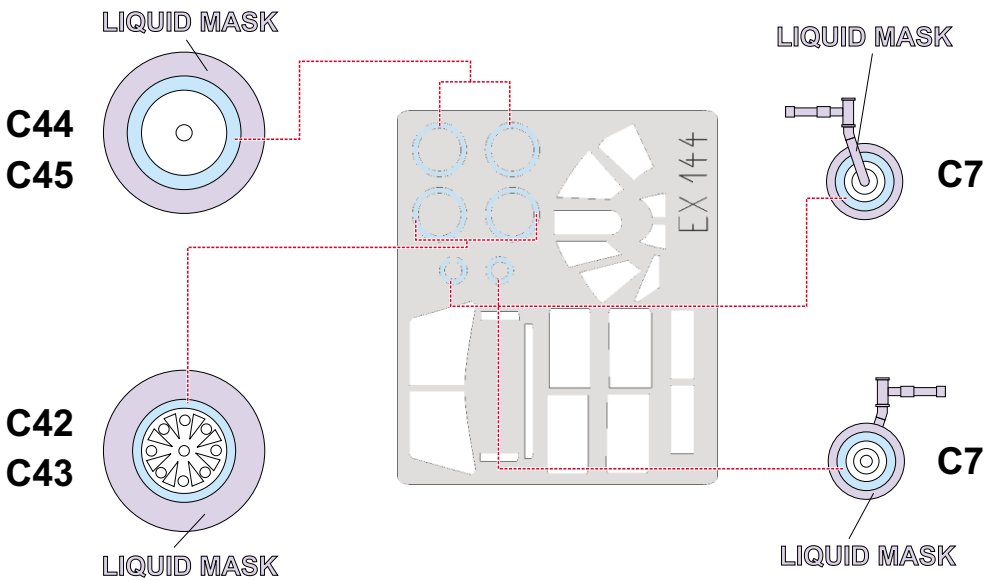

eduard
MASK

P-40N Warhawk

1/48

The die-cut mask for accurate canopy frame painting of the
Eduard / Mauve scale 1/48 KIT

EX 144

REFERENCES:

Detail & Scale P-40 Warhawk