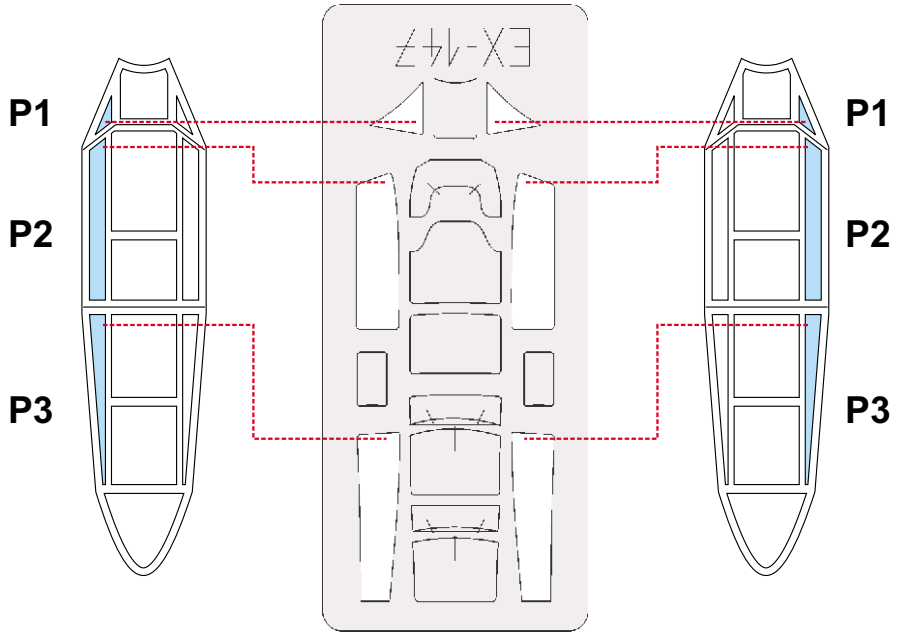

eduard
MASK

Me 262B Schwalbe 1/48

The die-cut mask for accurate canopy frame painting of the
Dragon 1/48 KIT

EX 147

1.) **INTERIOR COLOR**

2.) **CAMOUFLAGE COLOR**