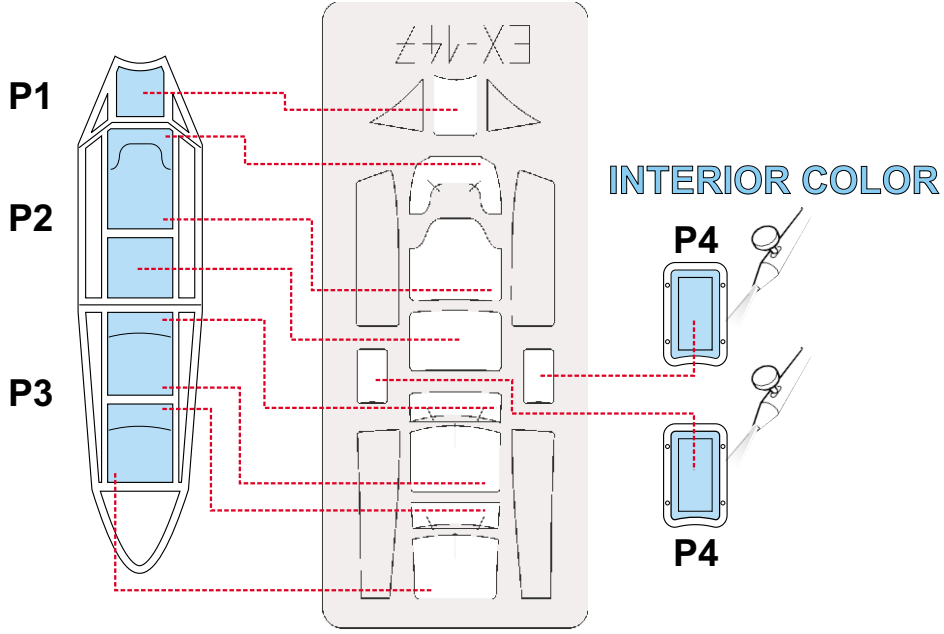

eduard
MASK

Me 262B Schwalbe 1/48

The die-cut mask for accurate canopy frame painting of the
Dragon 1/48 KIT

EX 147

1.) **INTERIOR COLOR**

2.) **CAMOUFLAGE COLOR**