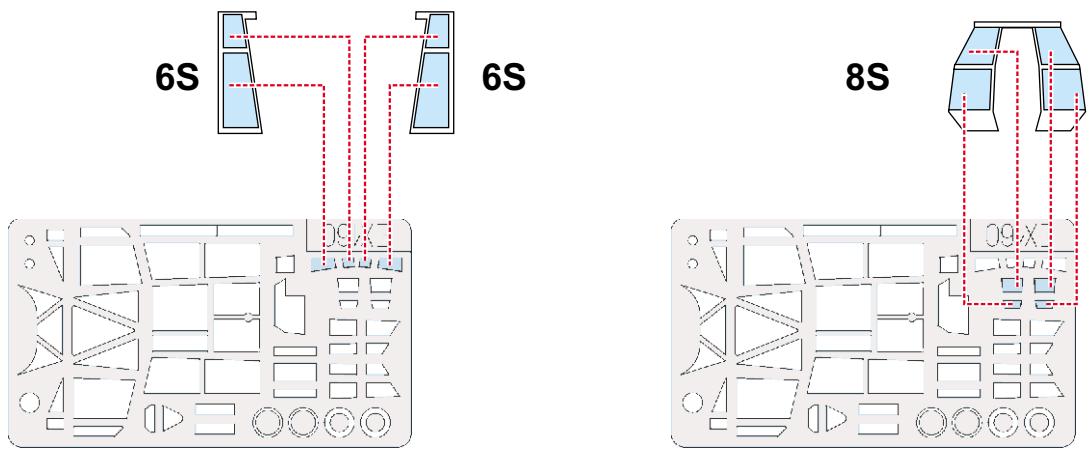

LIQUID MASK ■