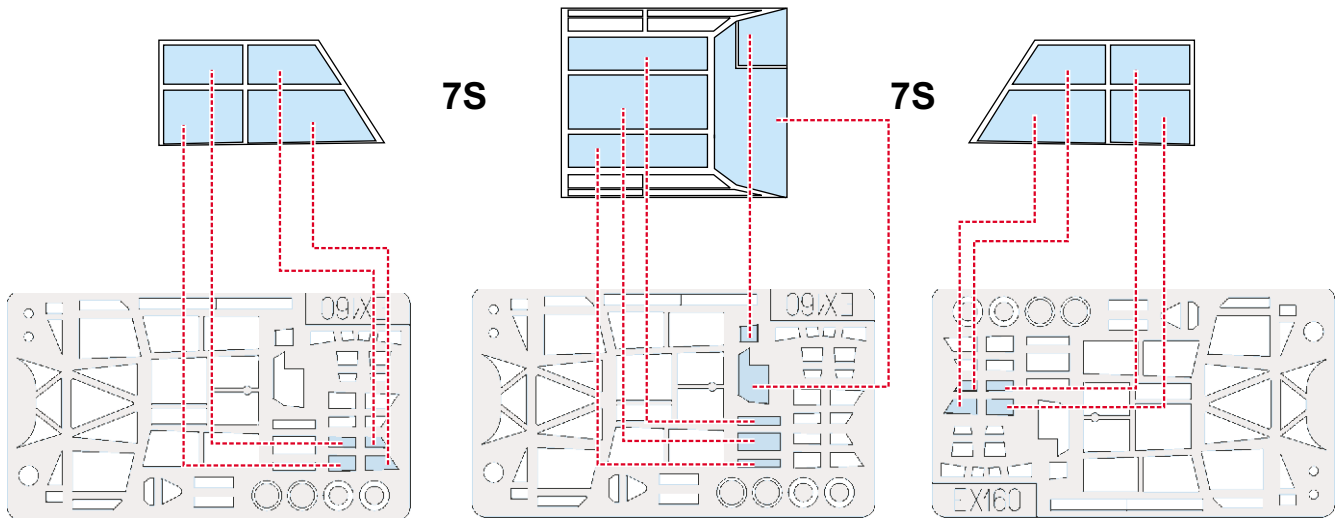

LIQUID MASK ■