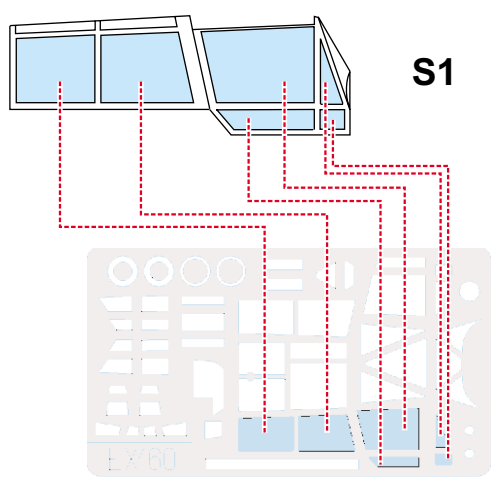

LIQUID MASK

REFERENCES:
Monografie lotnicze P.23 Karas

1.)

INTERIOR COLOR

2.)

CAMOUFLAGE COLOR