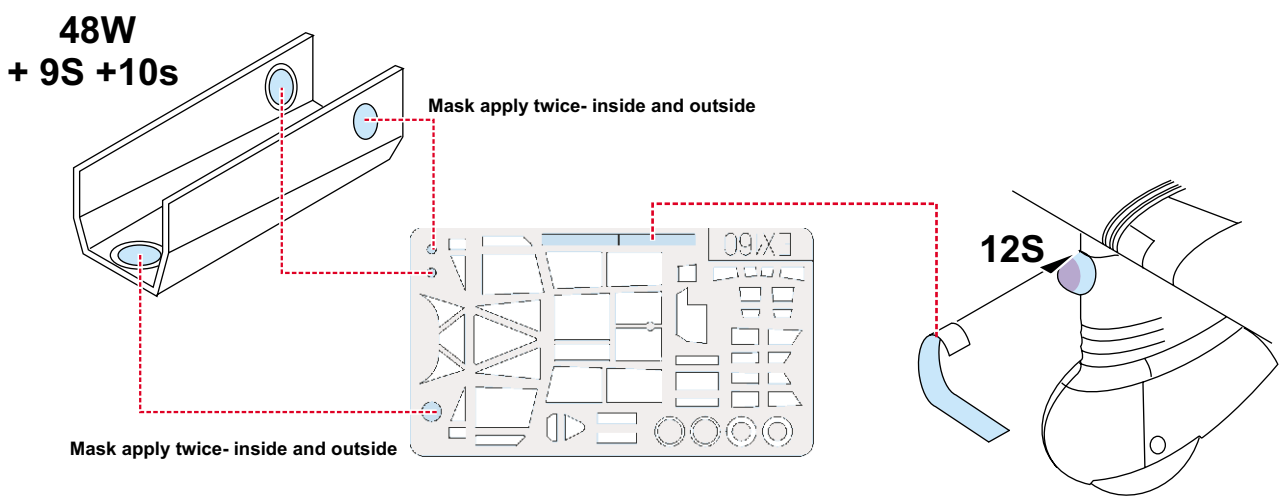

LIQUID MASK ■