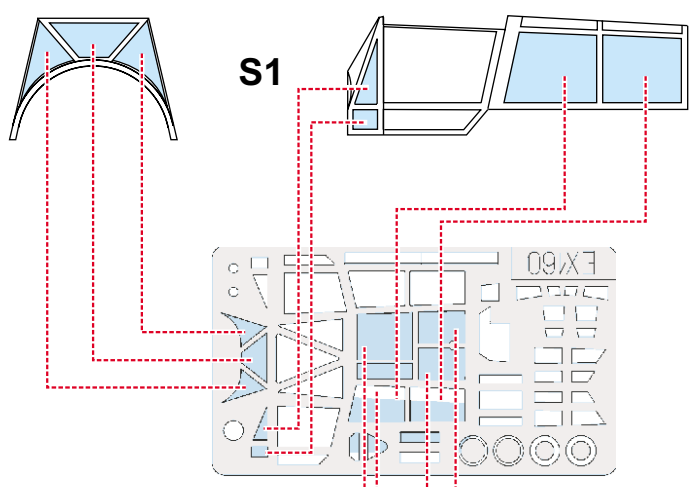

LIQUID MASK

REFERENCES:
Monografie lotnicze P.23 Karas

1.)

INTERIOR COLOR

2.)

CAMOUFLAGE COLOR