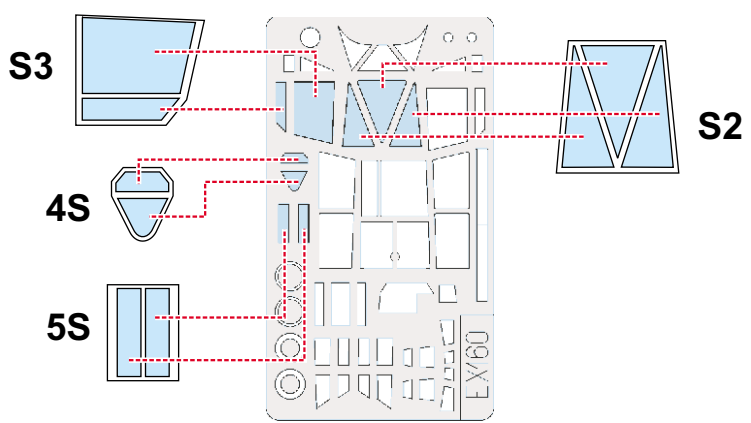

LIQUID MASK

REFERENCES:
Monografie lotnicze P.23 Karas

1.)

INTERIOR COLOR

2.)

CAMOUFLAGE COLOR