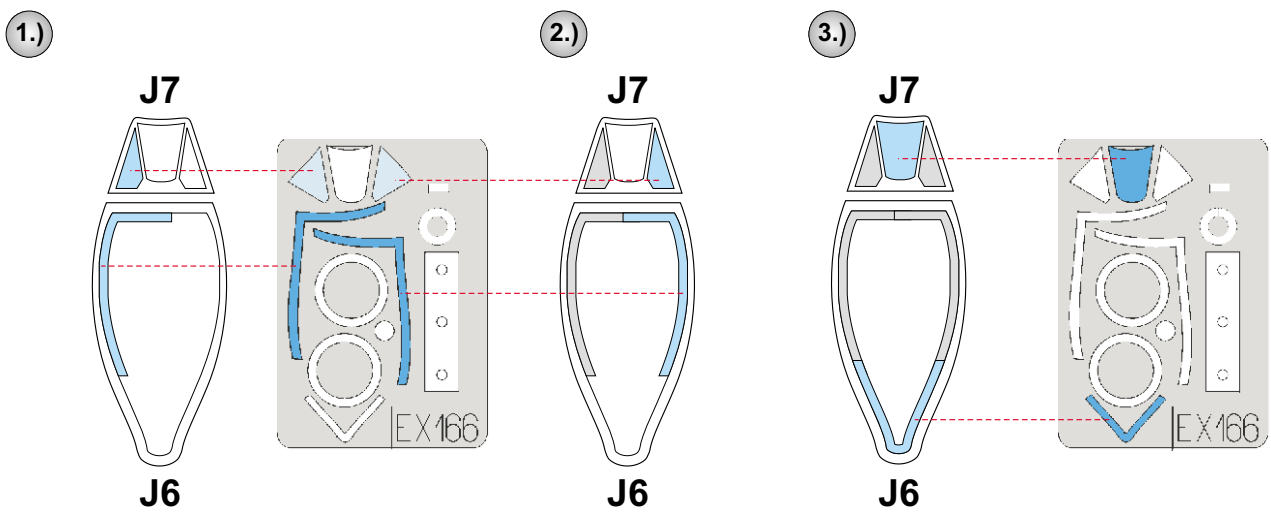

eduard
MASK

P-47M Thunderbolt

1/48

The die-cut mask for accurate canopy frame painting of the
Tamiya scale 1/48 KIT

EX 166

LIQUID MASK

LIQUID MASK