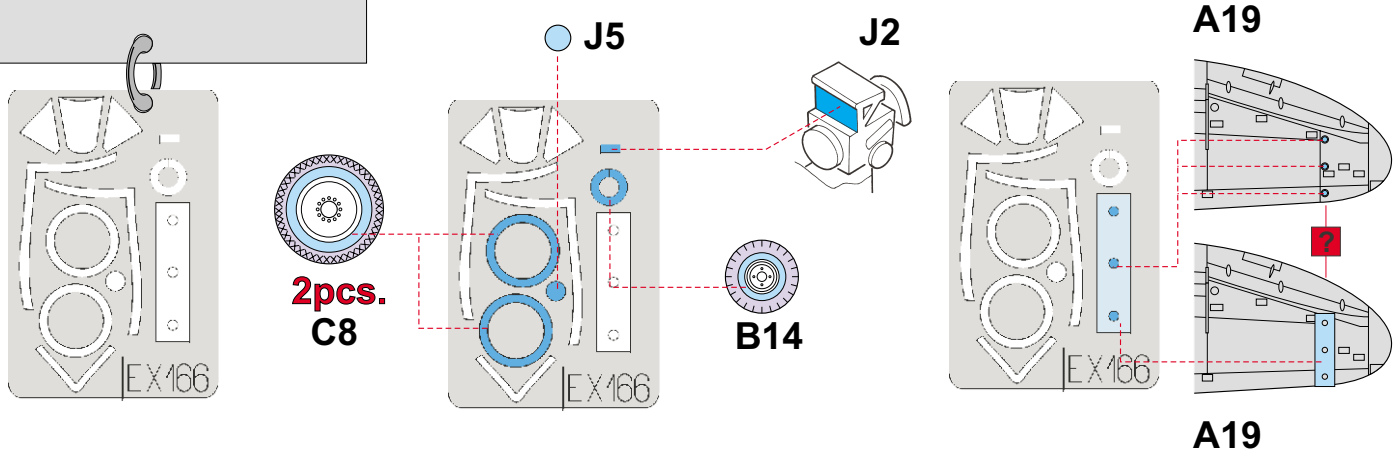

eduard
MASK

P-47M Thunderbolt

1/48

The die-cut mask for accurate canopy frame painting of the
Tamiya scale 1/48 KIT

EX 166

LIQUID MASK

LIQUID MASK