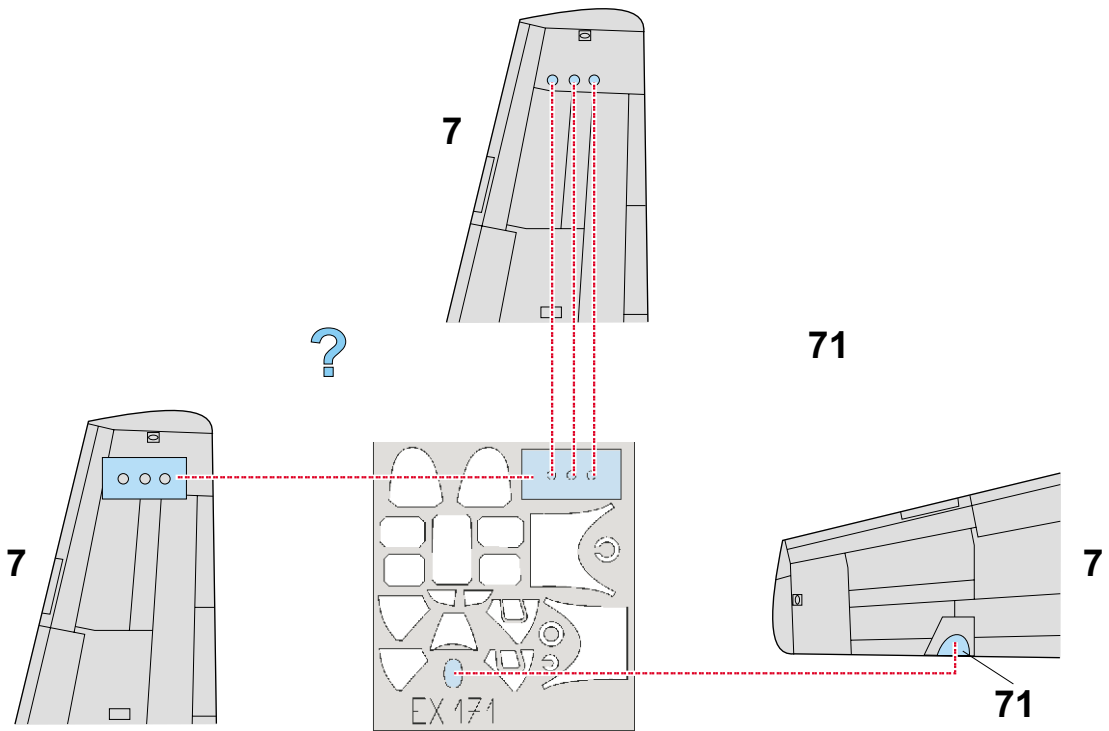

# P-51B Mustang 1/48

The die-cut mask for accurate canopy frame painting of the  
*Accurate Miniatures scale 1/48 KIT*

EX 171

## LIQUID MASK ■

4.) INTERIOR COLOR

5.) RUBBER COLOR

6.) REMOVE MASK

9.) CAMOUFLAGE COLOR

10.) REMOVE MASK

4.) INTERIOR COLOR

5.) CAMOUFLAGE COLOR

6.) REMOVE MASK

**REFERENCES:** Detail&Scale Vol.50 : P-51 Mustang Part 1  
 Osprey Aviation - Production Line to Frontline No.1 : P-51 Mustang