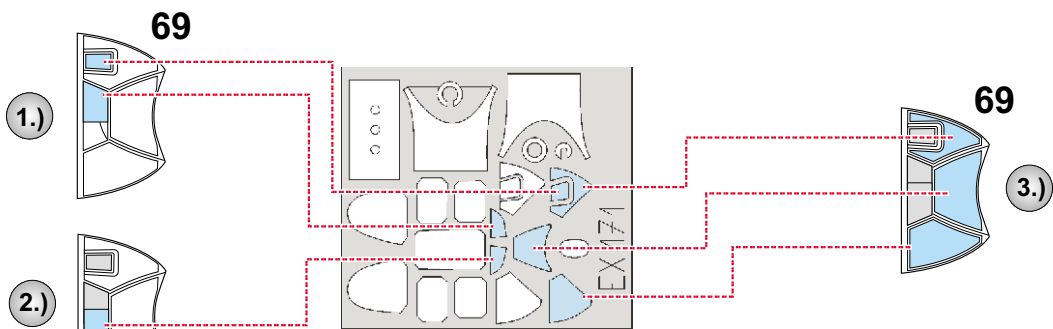

eduard
MASK

P-51B Mustang 1/48

The die-cut mask for accurate canopy frame painting of the
Accurate Miniatures scale 1/48 KIT

EX 171

LIQUID MASK ■

4.) INTERIOR COLOR

5.) RUBBER COLOR

6.) REMOVE MASK