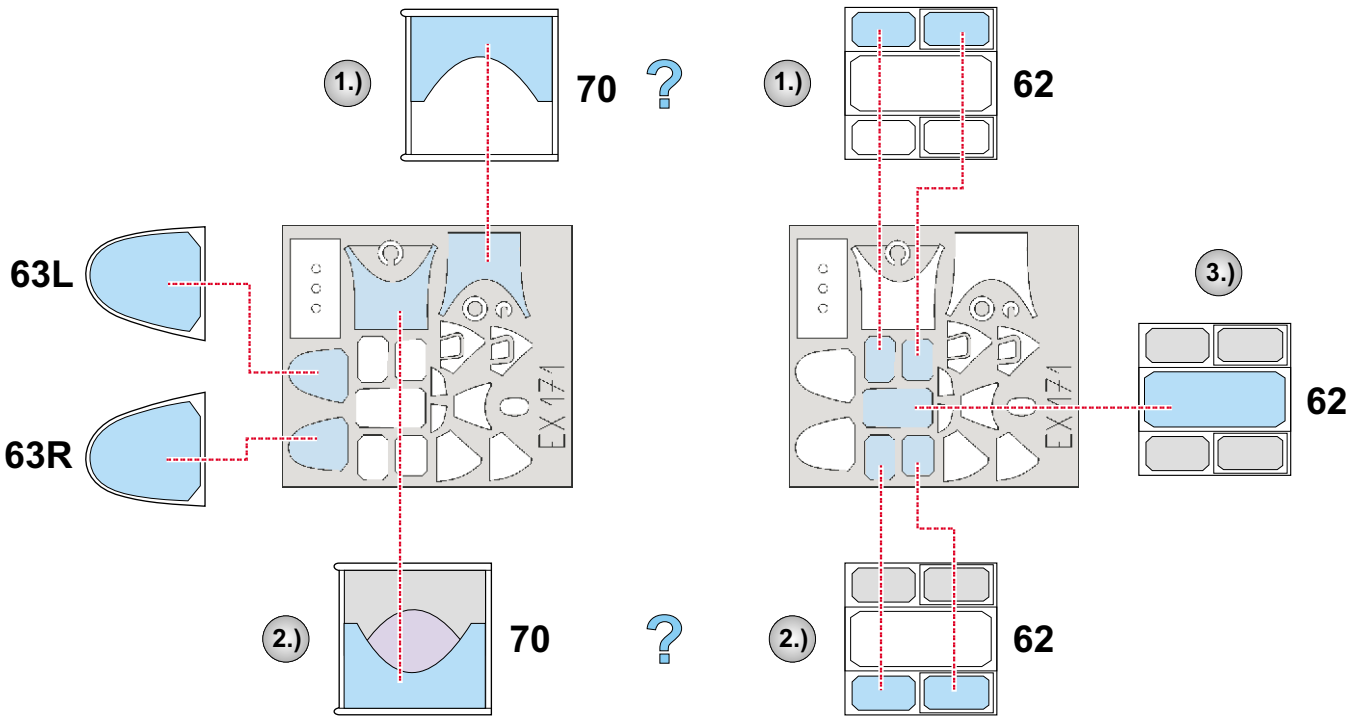

# P-51B Mustang 1/48

The die-cut mask for accurate canopy frame painting of the  
*Accurate Miniatures scale 1/48 KIT*

EX 171

## LIQUID MASK ■

4.) INTERIOR COLOR

5.) RUBBER COLOR

6.) REMOVE MASK

9.) CAMOUFLAGE COLOR

10.) REMOVE MASK

4.) INTERIOR COLOR

5.) CAMOUFLAGE COLOR

6.) REMOVE MASK

**REFERENCES:** Detail&Scale Vol.50 : P-51 Mustang Part 1  
 Osprey Aviation - Production Line to Frontline No.1 : P-51 Mustang