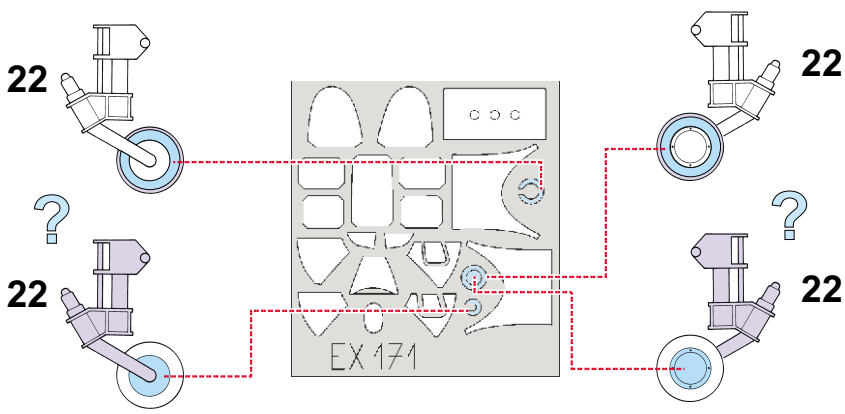

eduard
MASK

P-51B Mustang 1/48

The die-cut mask for accurate canopy frame painting of the
Accurate Miniatures scale 1/48 KIT

EX 171

LIQUID MASK ■

4.) INTERIOR COLOR

5.) RUBBER COLOR

6.) REMOVE MASK