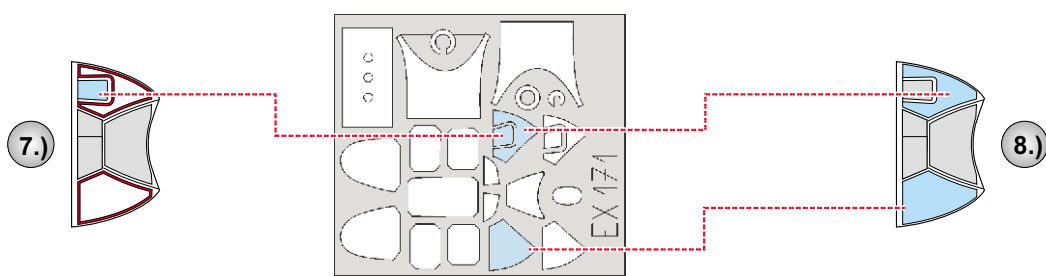

9.) CAMOUFLAGE COLOR

10.) REMOVE MASK