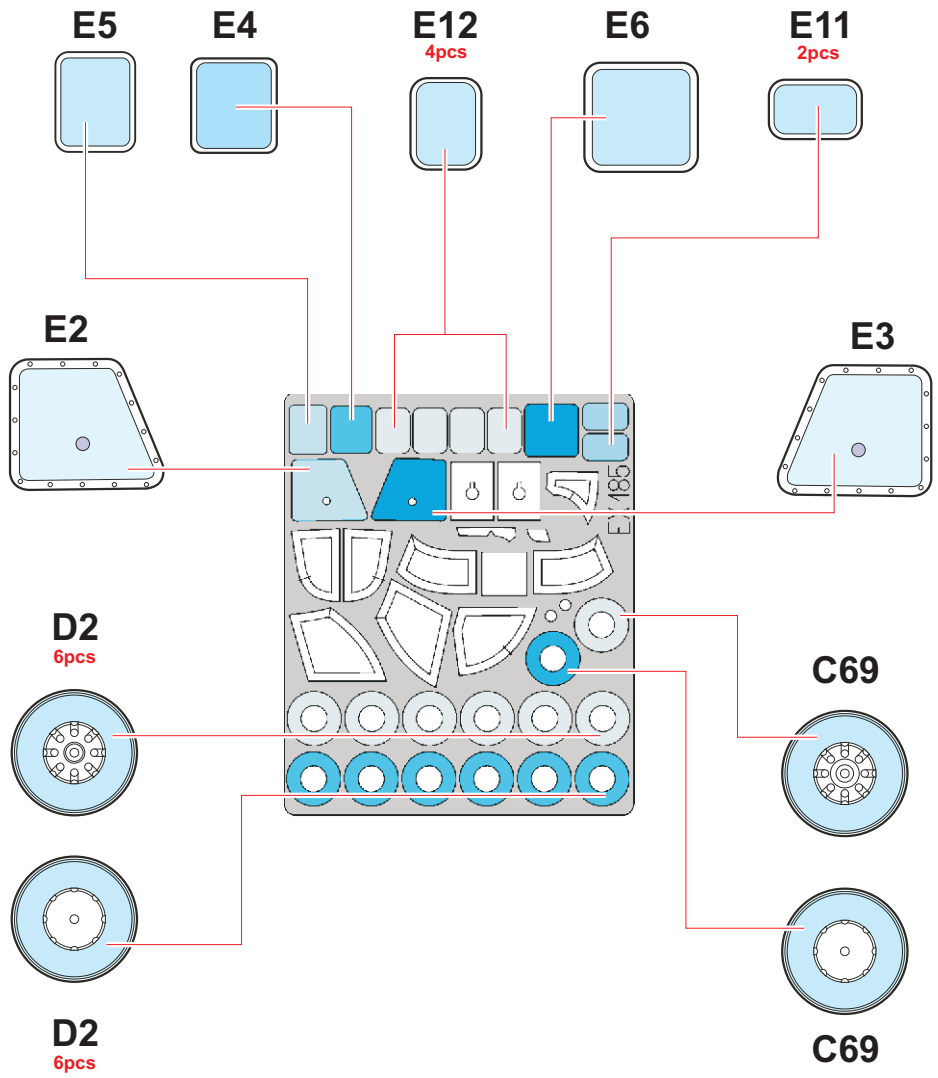

# CH-53E Super Stalion 1/48

The die-cut mask for accurate canopy frame painting of the  
*Academy / MRC* scale 1/72 KIT

## EX 185

LIQUID MASK

LIQUID MASK

LIQUID MASK