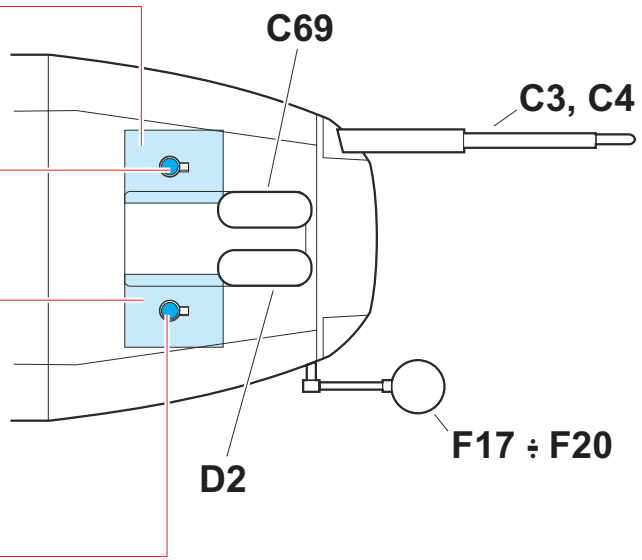

eduard
MASK

CH-53E Super Stalion 1/48

The die-cut mask for accurate canopy frame painting of the
Academy / MRC scale 1/72 KIT

EX 185

LIQUID MASK