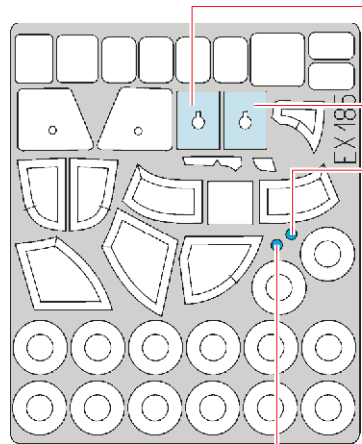

eduard
MASK

CH-53E Super Stalion 1/48

The die-cut mask for accurate canopy frame painting of the
Academy / MRC scale 1/72 KIT

EX 185

LIQUID MASK