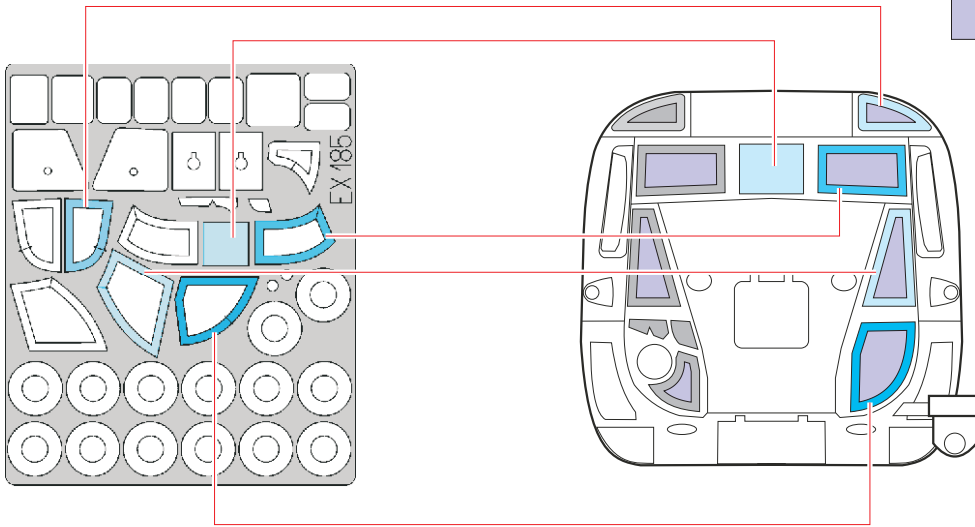

# CH-53E Super Stalion 1/48

The die-cut mask for accurate canopy frame painting of the  
*Academy / MRC* scale 1/72 KIT

## EX 185

LIQUID MASK

LIQUID MASK

LIQUID MASK