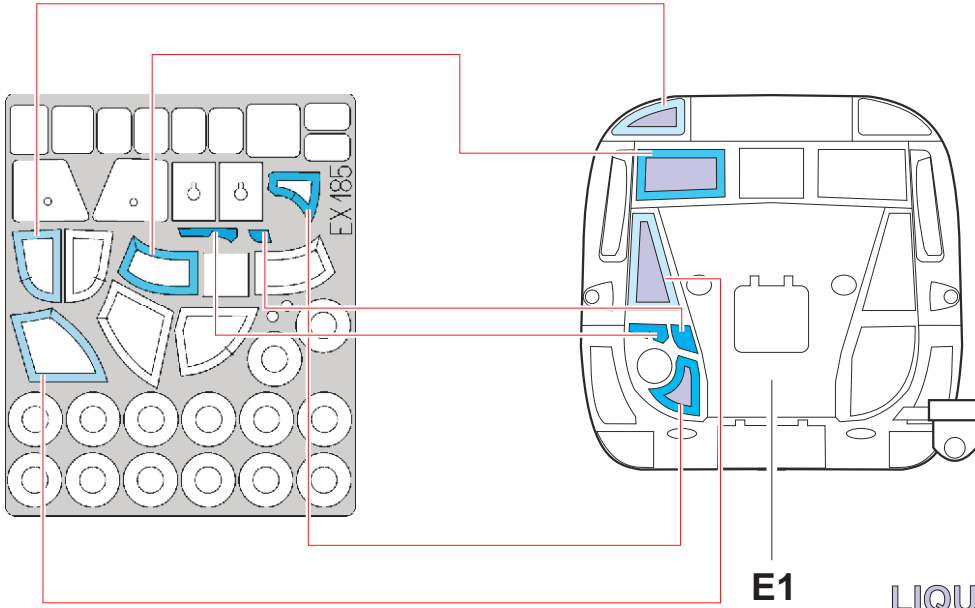

# CH-53E Super Stalion 1/48

The die-cut mask for accurate canopy frame painting of the  
*Academy / MRC* scale 1/72 KIT

## EX 185

LIQUID MASK

LIQUID MASK

LIQUID MASK