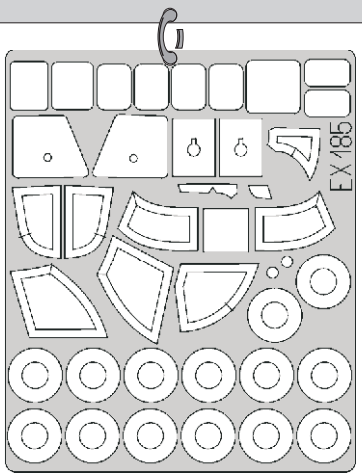

eduard
MASK

CH-53E Super Stalion 1/48

The die-cut mask for accurate canopy frame painting of the
Academy / MRC scale 1/72 KIT

EX 185

LIQUID MASK