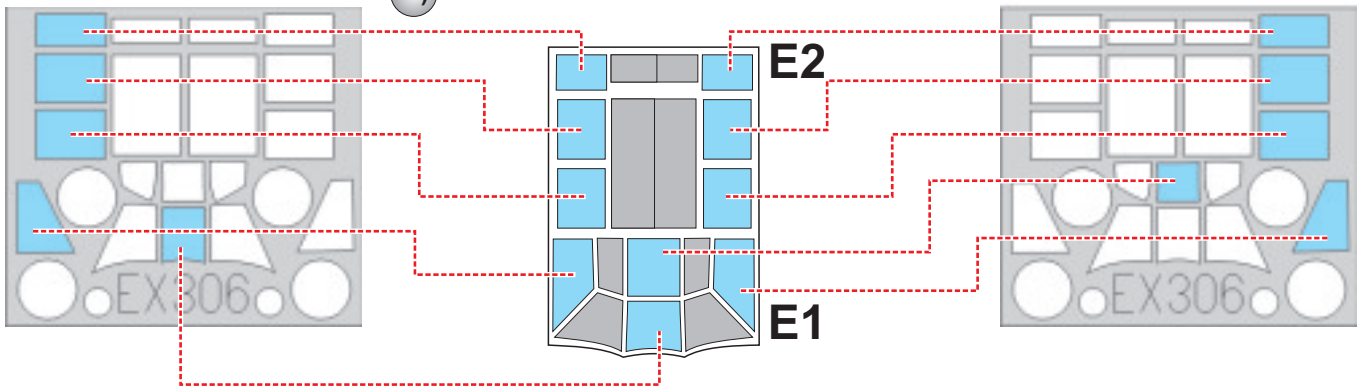

eduard
MASK

EX 306

Hs 126 1/48

The die-cut mask for accurate canopy frame painting of the
ICM scale 1/48 *KIT*

1.)

2.)

E1 **E2**

3.)