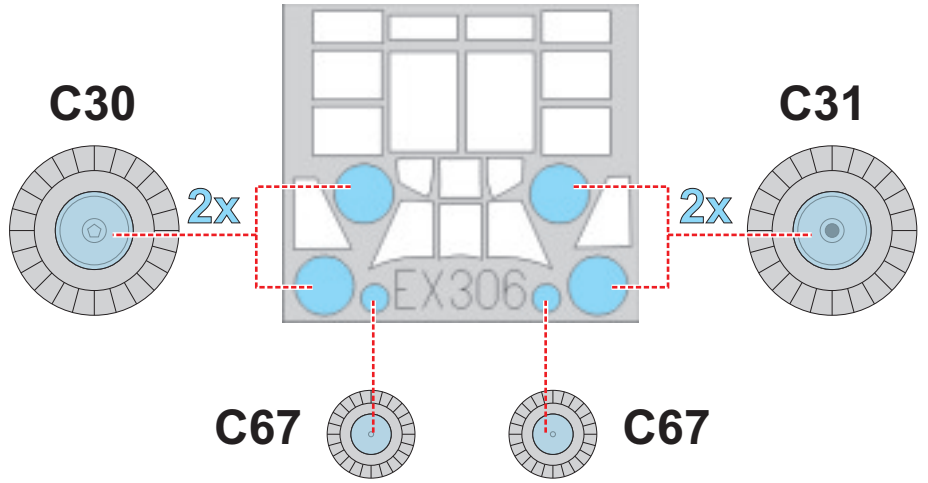

eduard
MASK

EX 306

Hs 126 1/48

The die-cut mask for accurate canopy frame painting of the
ICM scale 1/48 *KIT*

1.)

2.)

E1 **E2**

3.)