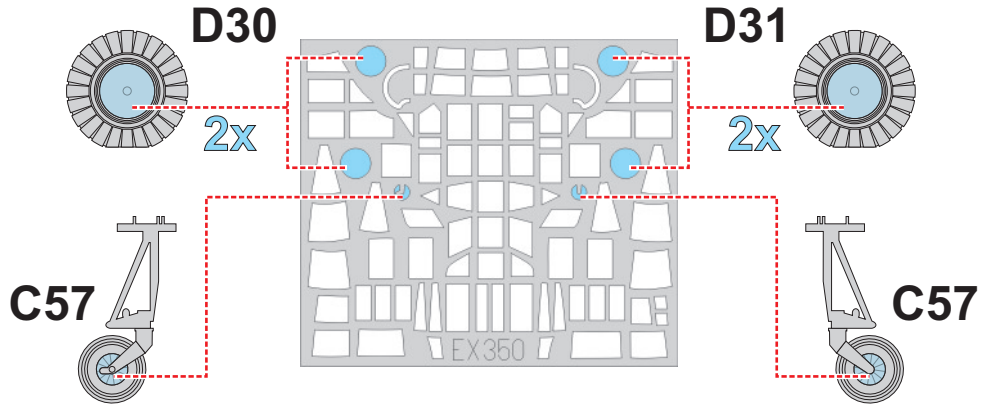

eduard
MASK

EX 350

Fw 189 1/48

The die-cut mask for accurate canopy frame painting of the
Great Wall Hobby scale 1/48 KIT

LIQUID MASK