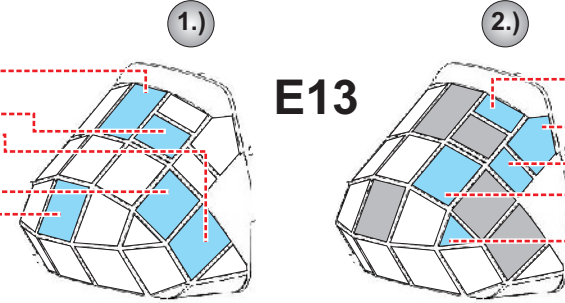

eduard
MASK

EX 350

Fw 189 1/48

The die-cut mask for accurate canopy frame painting of the
Great Wall Hobby scale 1/48 KIT

LIQUID MASK