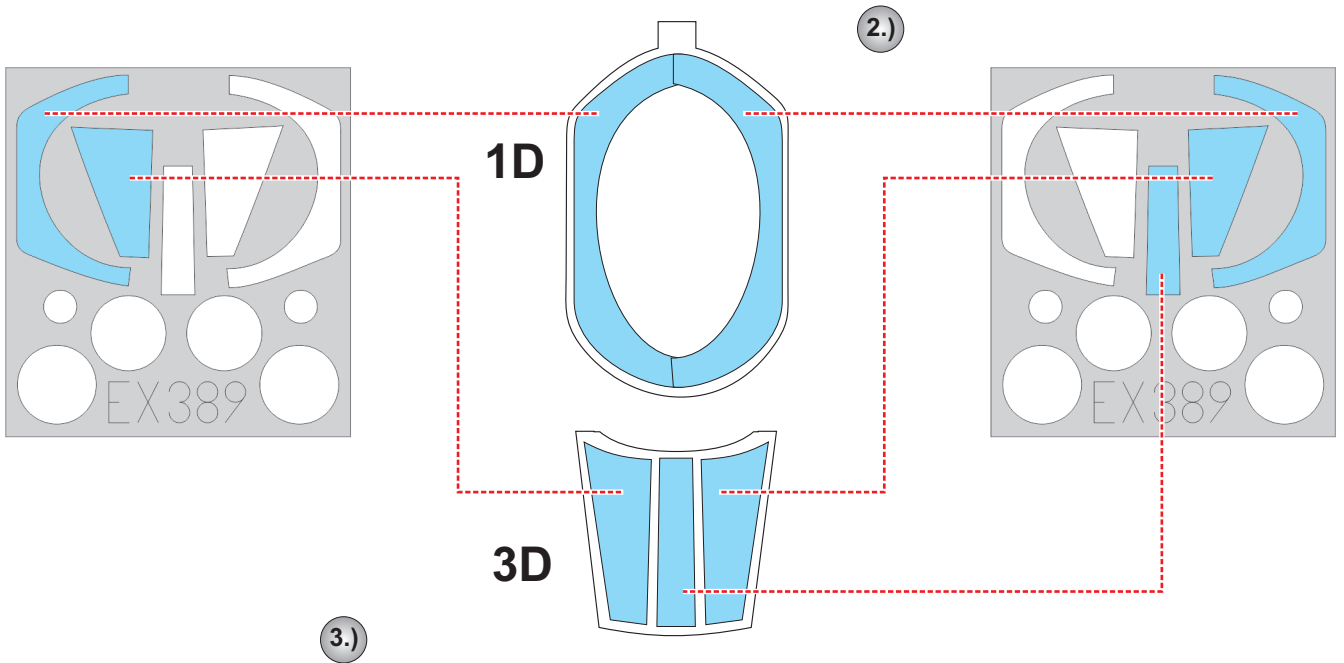

eduard
MASK

EX 389

Nesher/Dagger

1/48

The die-cut mask for accurate canopy frame painting of the
Italeri scale 1/48 KIT

3.)

LIQUID MASK

4.)