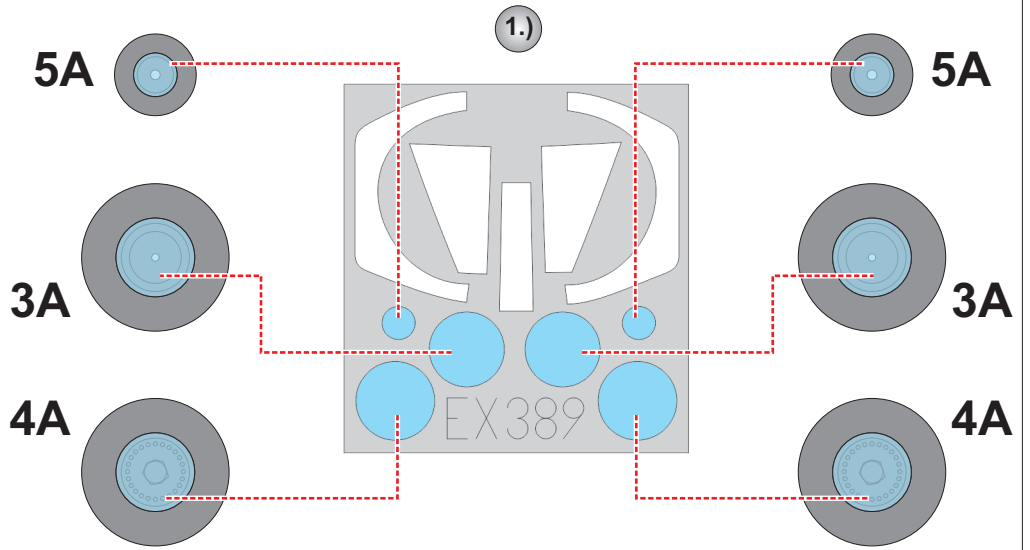

eduard
MASK

EX 389

Nesher/Dagger

1/48

The die-cut mask for accurate canopy frame painting of the
Italeri scale 1/48 KIT

3.)

LIQUID MASK

4.)