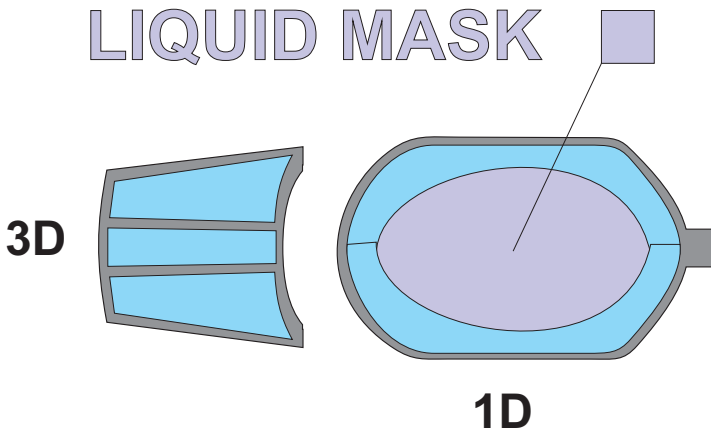

eduard
MASK

EX 389

Nesher/Dagger

1/48

The die-cut mask for accurate canopy frame painting of the
Italeri scale 1/48 KIT

3.)

LIQUID MASK

4.)