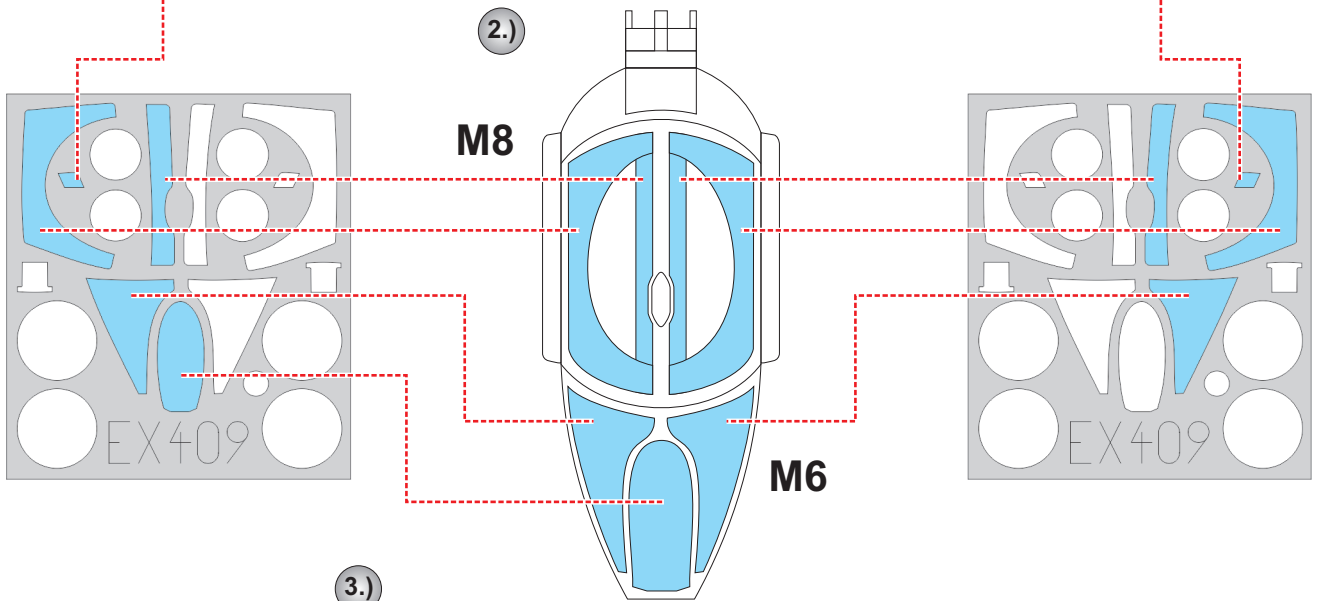

eduard
MASK

EX 409

MiG-23MF 1/48

The die-cut mask for accurate canopy frame painting of the
Trumpeter scale 1/48 KIT

1.)

2.)

3.)

4.)