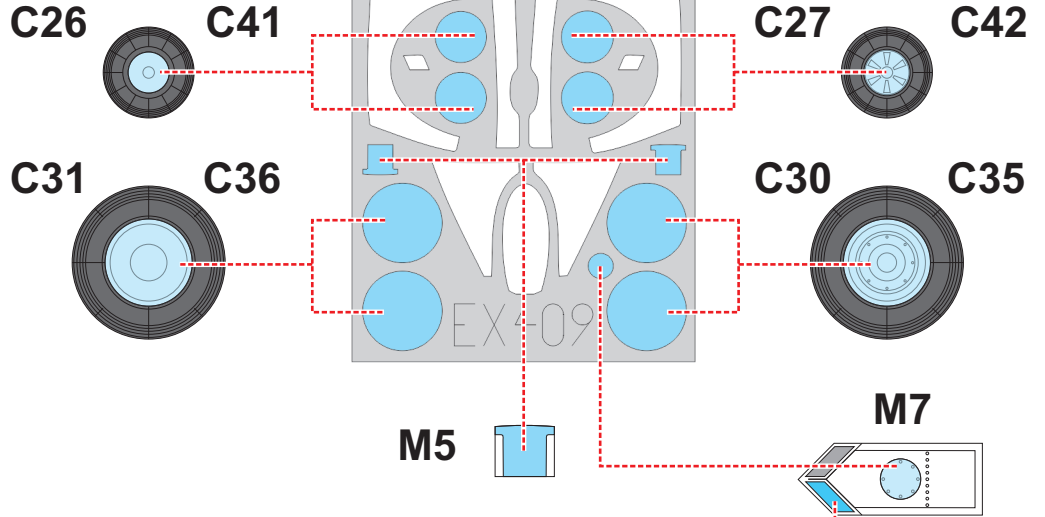

eduard
MASK

EX 409

MiG-23MF 1/48

The die-cut mask for accurate canopy frame painting of the
Trumpeter scale 1/48 KIT

1.)

2.)

3.)

4.)