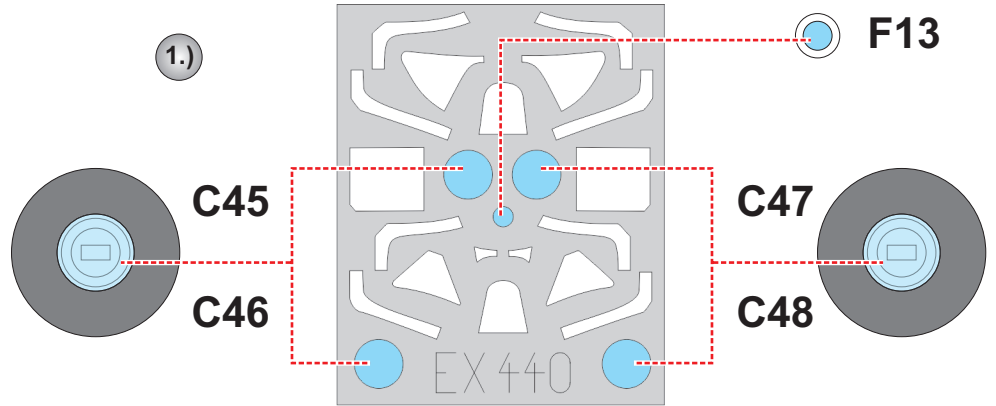

eduard
MASK

EX 440

Spitfire Mk.V 1/48

The die-cut mask for accurate canopy frame painting of the
Airfix 05125 *scale 1/48 KIT*

1.)

LIQUID MASK