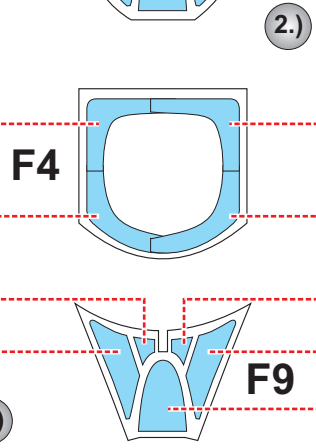

eduard
MASK

EX 440

Spitfire Mk.V 1/48

The die-cut mask for accurate canopy frame painting of the
Airfix 05125 *scale 1/48 KIT*

1.)

LIQUID MASK