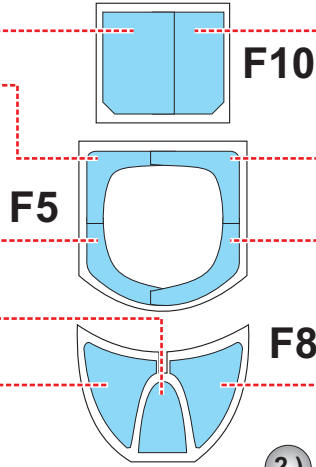

eduard
MASK

EX 440

Spitfire Mk.V 1/48

The die-cut mask for accurate canopy frame painting of the
Airfix 05125 *scale 1/48 KIT*

1.)

LIQUID MASK