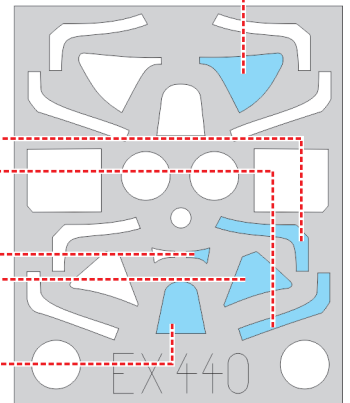

eduard
MASK

EX 440

Spitfire Mk.V 1/48

The die-cut mask for accurate canopy frame painting of the
Airfix 05125 *scale 1/48 KIT*

1.)

LIQUID MASK