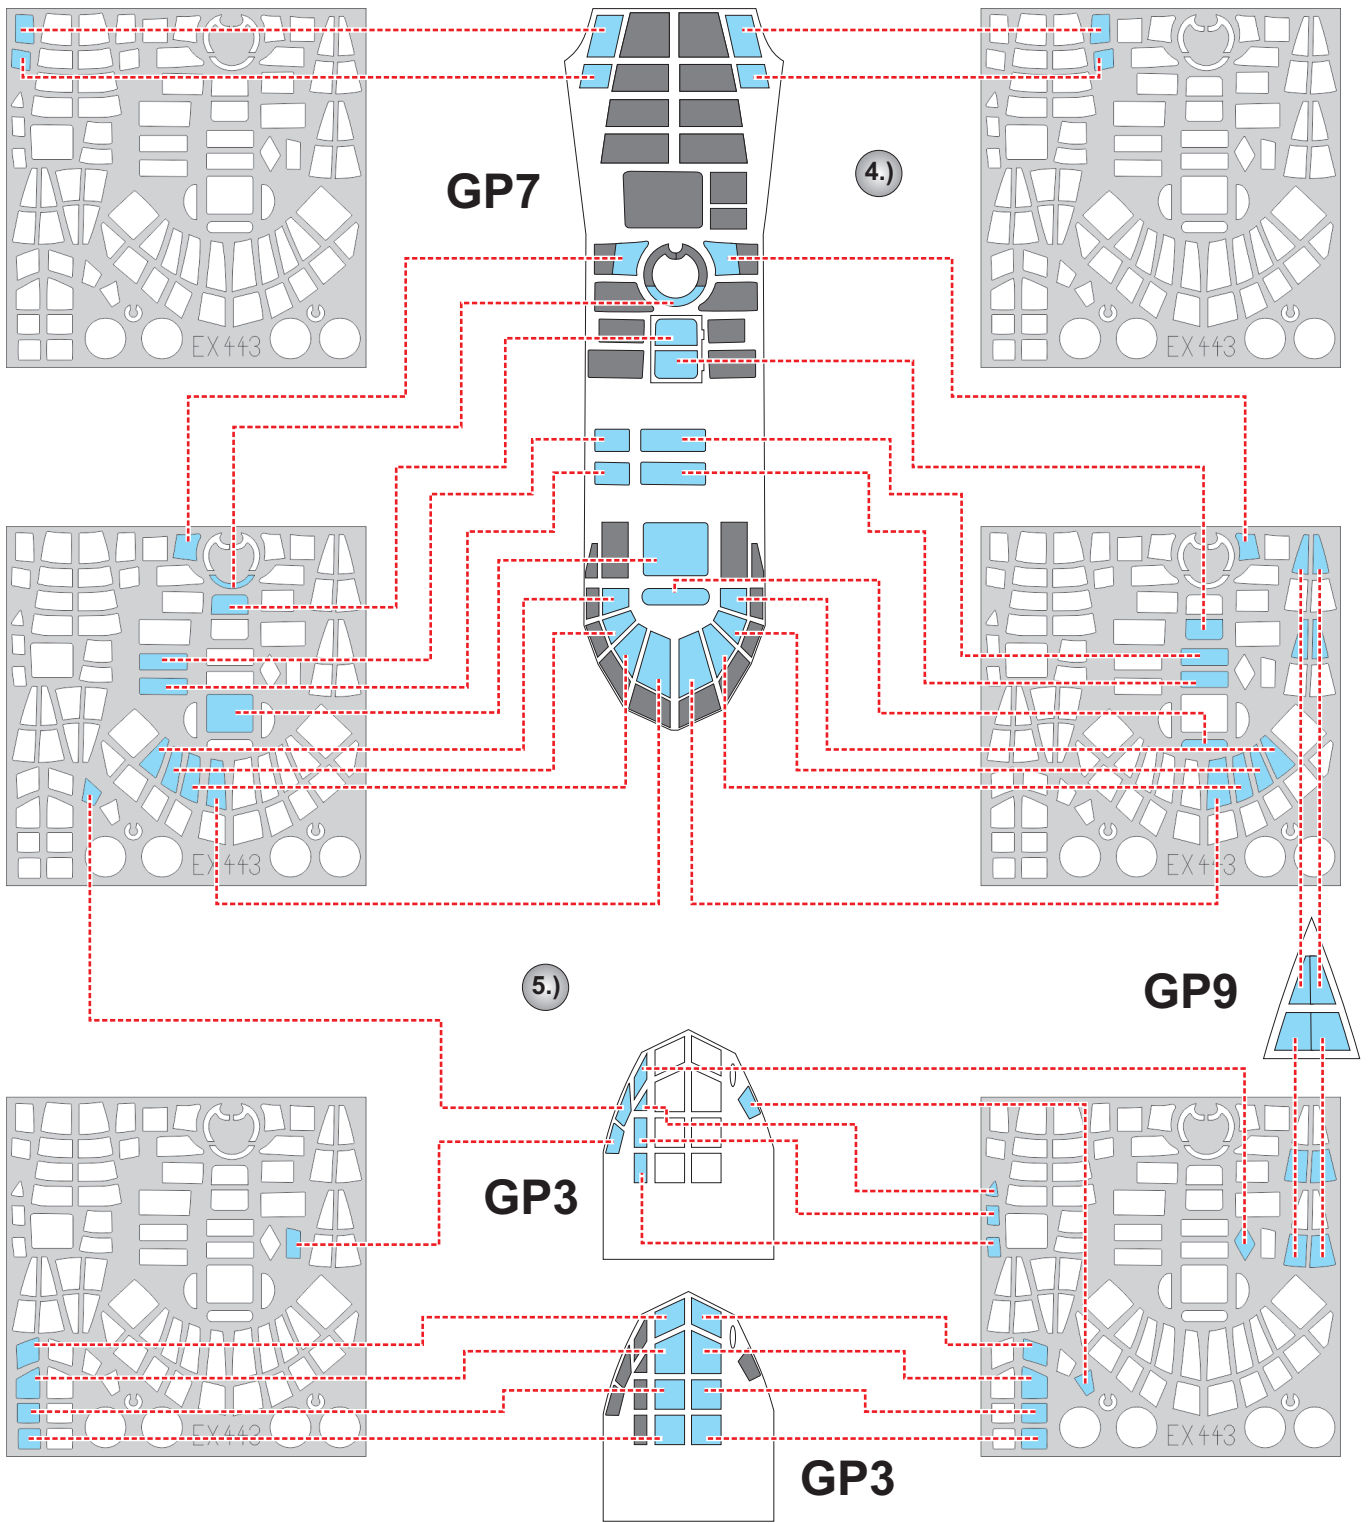

eduard
MASK

EX 443

BV 141 1/48

The die-cut mask for accurate canopy frame painting of the
Hobby Boss 81728 scale 1/48 KIT

6.) LIQUID MASK

7.)