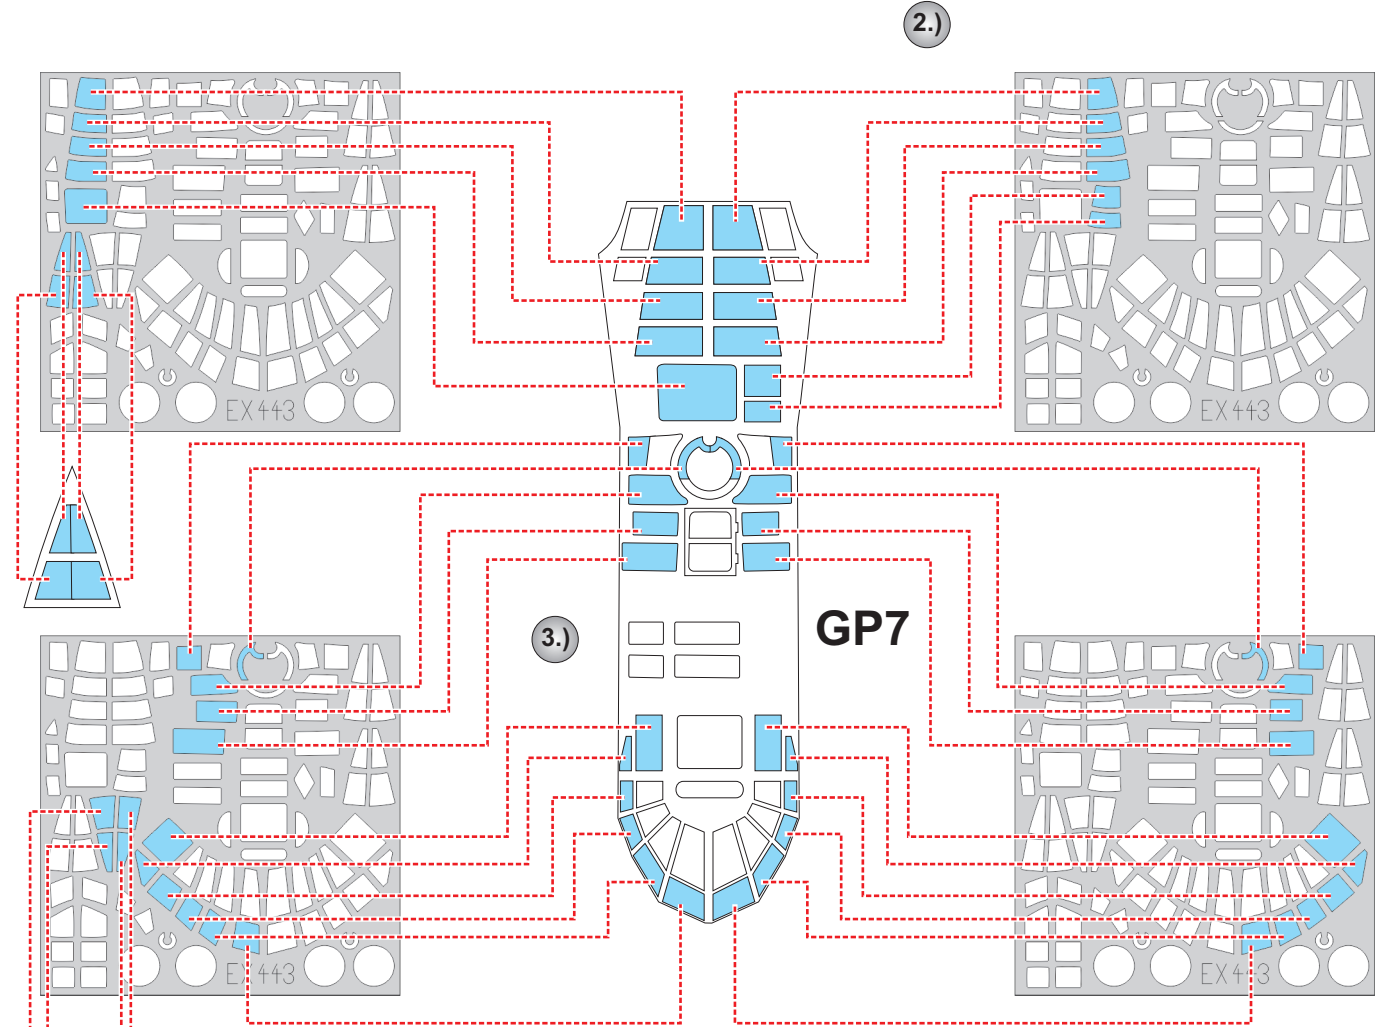

eduard
MASK

EX 443

BV 141 1/48

The die-cut mask for accurate canopy frame painting of the
Hobby Boss 81728 scale 1/48 KIT

6.) LIQUID MASK

7.)