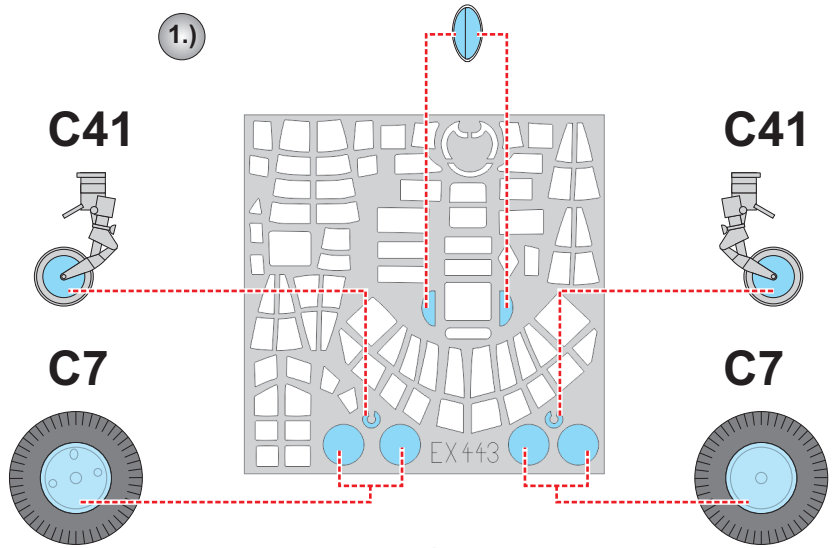

eduard
MASK

EX 443

BV 141 1/48

The die-cut mask for accurate canopy frame painting of the
Hobby Boss 81728 scale 1/48 KIT

6.) LIQUID MASK

7.)