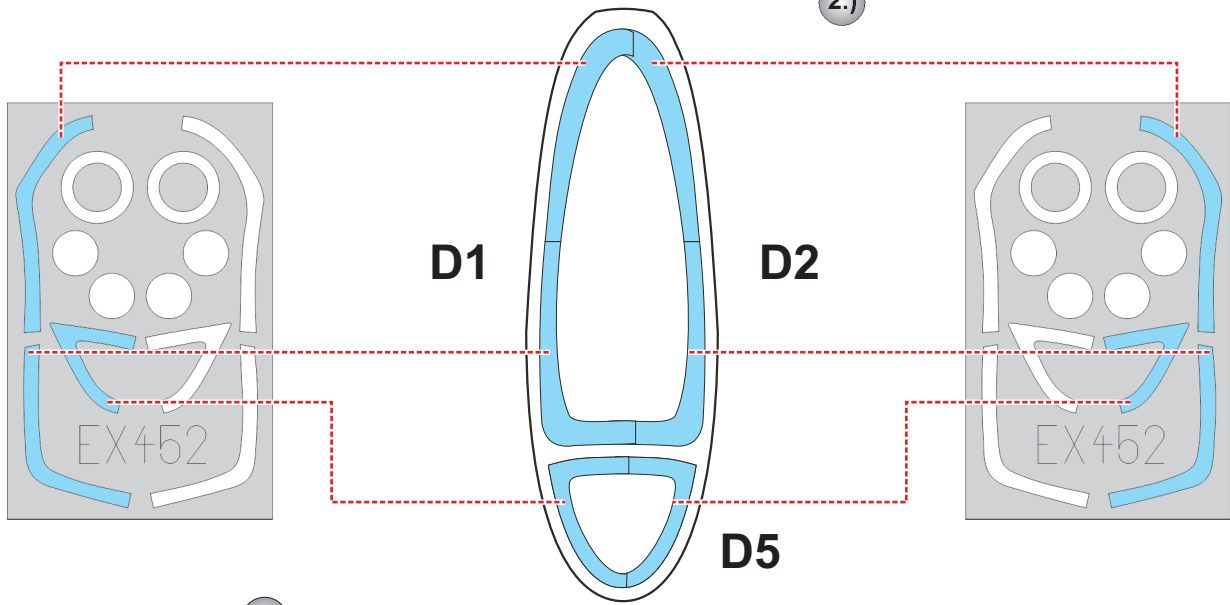

eduard
MASK

EX 452

Gnat T.1 1/48

The die-cut mask for accurate canopy frame painting of the
Airfix A05123 scale 1/48 KIT

1.)

2.)

3.)

4.)