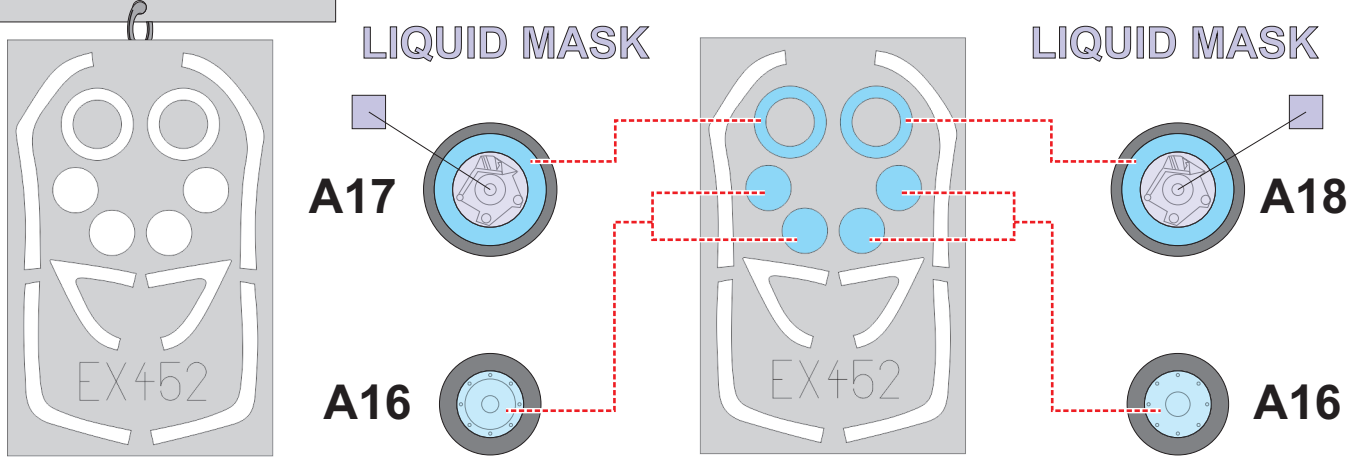

eduard
MASK

EX 452

Gnat T.1 1/48

The die-cut mask for accurate canopy frame painting of the
Airfix A05123 scale 1/48 KIT

1.)

2.)

3.)

4.)