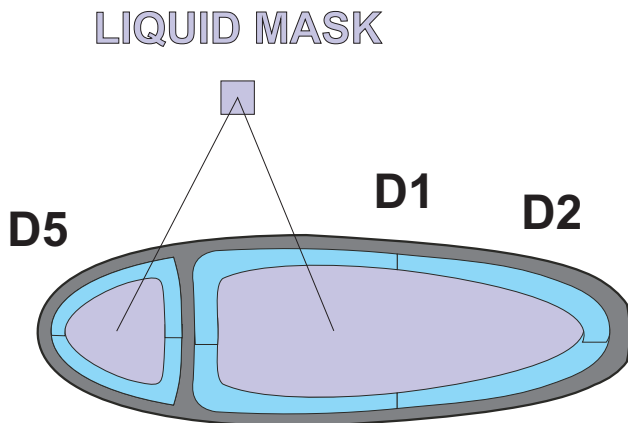

eduard
MASK

EX 452

Gnat T.1 1/48

The die-cut mask for accurate canopy frame painting of the
Airfix A05123 scale 1/48 KIT

1.)

2.)

3.)

4.)