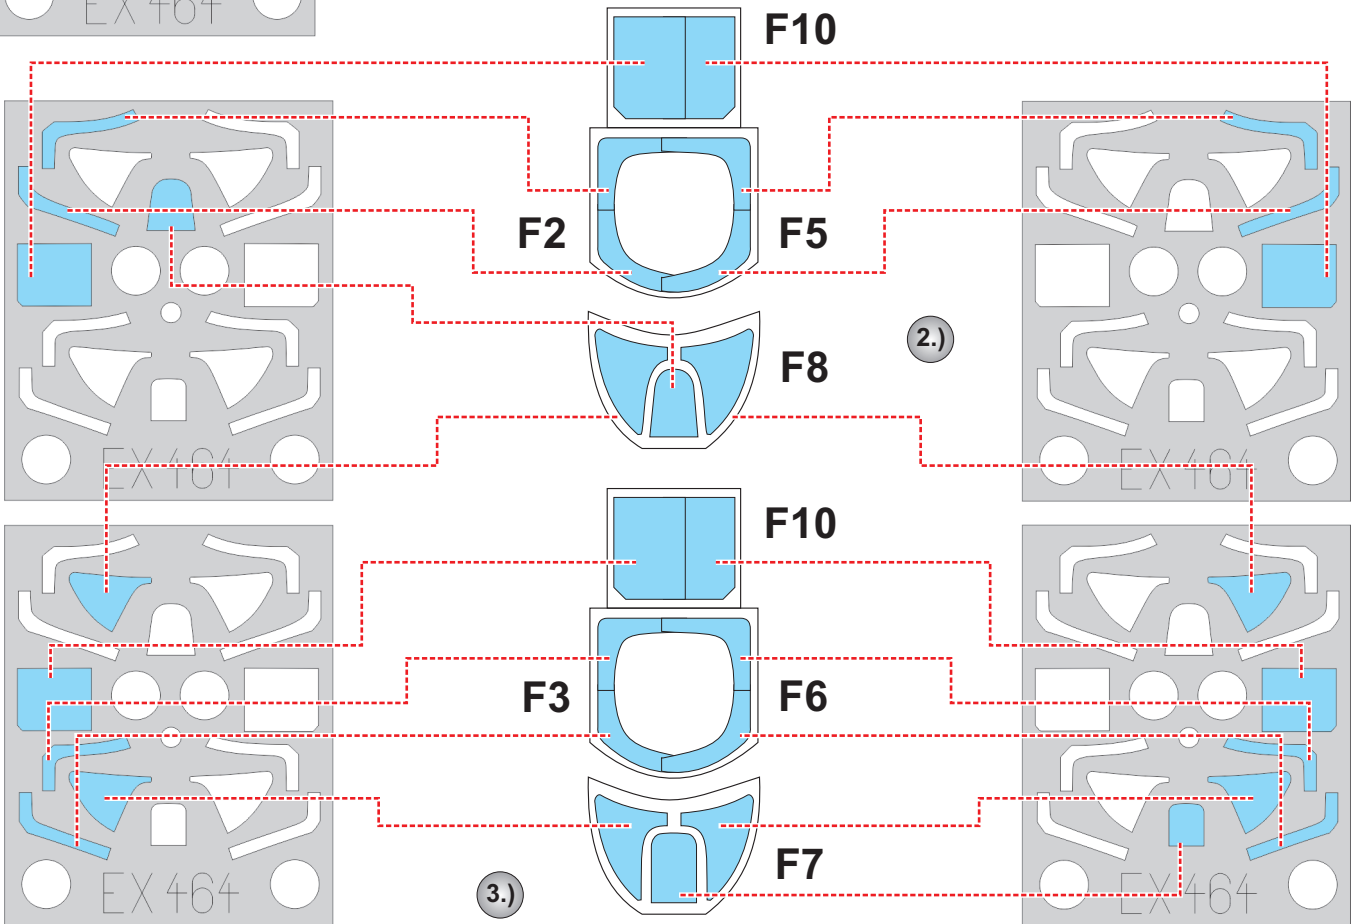

eduard
MASK

EX 464

Spitfire Mk.I 1/48

The die-cut mask for accurate canopy frame painting of the
Airfix A05126 scale 1/48 KIT

LIQUID MASK