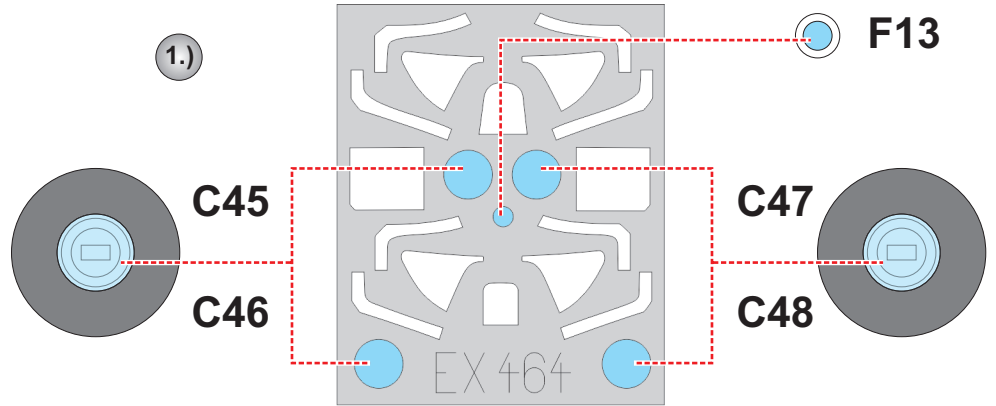

eduard
MASK

EX 464

Spitfire Mk.I 1/48

The die-cut mask for accurate canopy frame painting of the
Airfix A05126 scale 1/48 KIT

LIQUID MASK