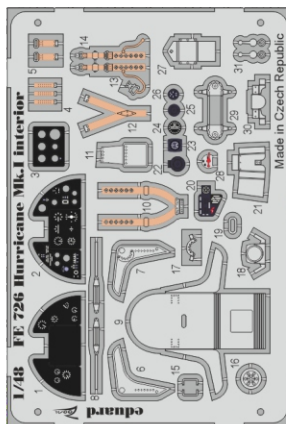

eduard
MASK

EX 470

Hurricane camo scheme A

The die-cut mask for accurate camouflage painting of the
Airfix A05127 scale 1/48 KIT

NOTE:
INSTAL EXHAUST ON PAINTED KIT

STEP 1

STEP 2

STEP 3

STEP 4

RELATED PRODUCTS

EX 468

FE 726

49 726

48 852