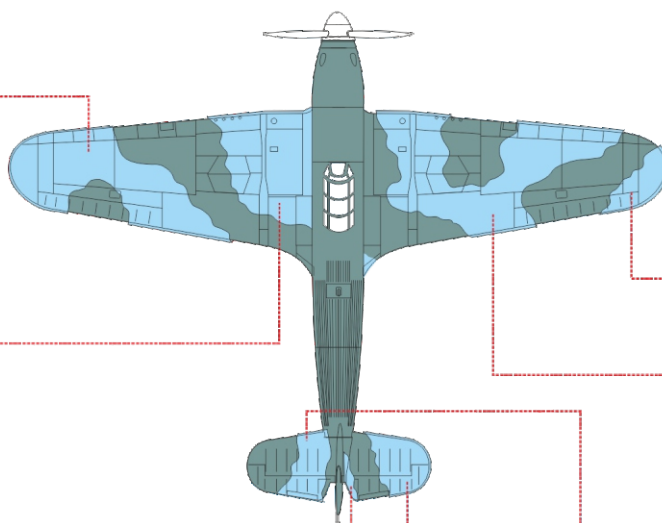

eduard
MASK

EX 470

Hurricane camo scheme A

The die-cut mask for accurate camouflage painting of the
Airfix A05127 scale 1/48 KIT

NOTE:
INSTAL EXHAUST ON PAINTED KIT

STEP 1

STEP 2

STEP 3

STEP 4

RELATED PRODUCTS

EX 468

FE 726

49 726

48 852