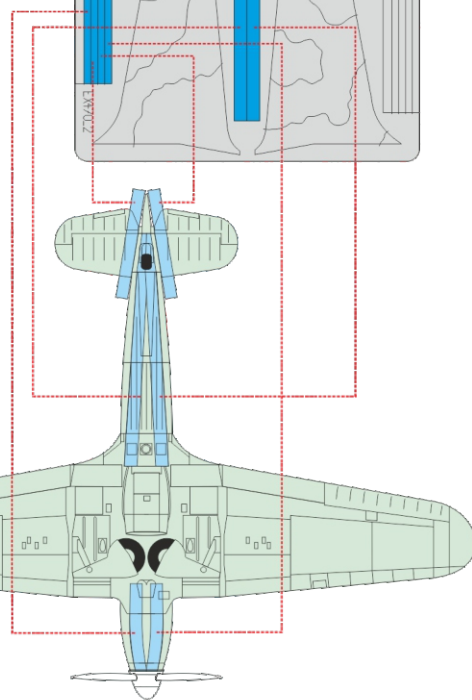

eduard
MASK

EX 470

Hurricane camo scheme A

The die-cut mask for accurate camouflage painting of the
Airfix A05127 scale 1/48 KIT

NOTE:
INSTAL EXHAUST ON PAINTED KIT

STEP 1

STEP 2

STEP 3

STEP 4

RELATED PRODUCTS

EX 468

FE 726

49 726

48 852