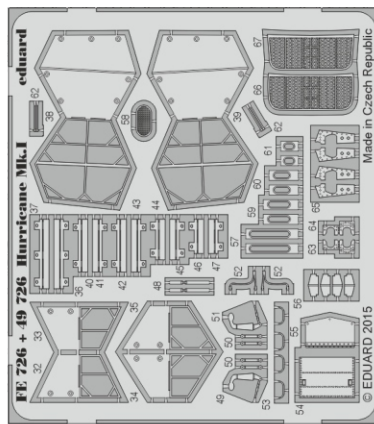

eduard
MASK

EX 470

Hurricane camo scheme A

The die-cut mask for accurate camouflage painting of the
Airfix A05127 scale 1/48 KIT

NOTE:
INSTAL EXHAUST ON PAINTED KIT

STEP 1

STEP 2

STEP 3

STEP 4

RELATED PRODUCTS

EX 468

FE 726

49 726

48 852