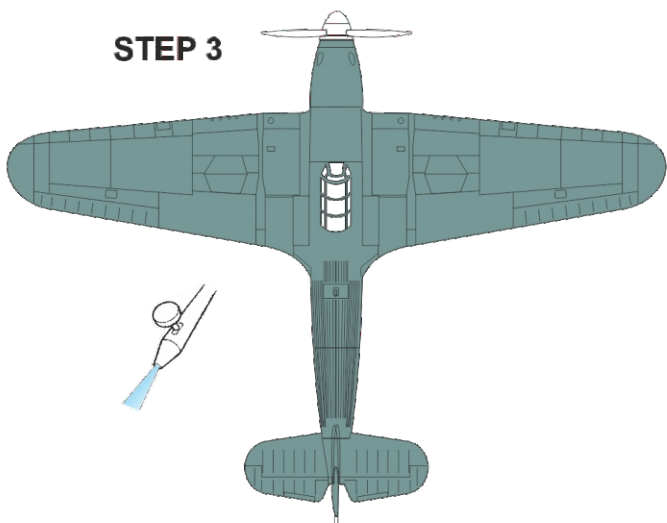

eduard
MASK

EX 470

Hurricane camo scheme A

The die-cut mask for accurate camouflage painting of the
Airfix A05127 scale 1/48 KIT

NOTE:
INSTAL EXHAUST ON PAINTED KIT

STEP 1

STEP 2

STEP 3