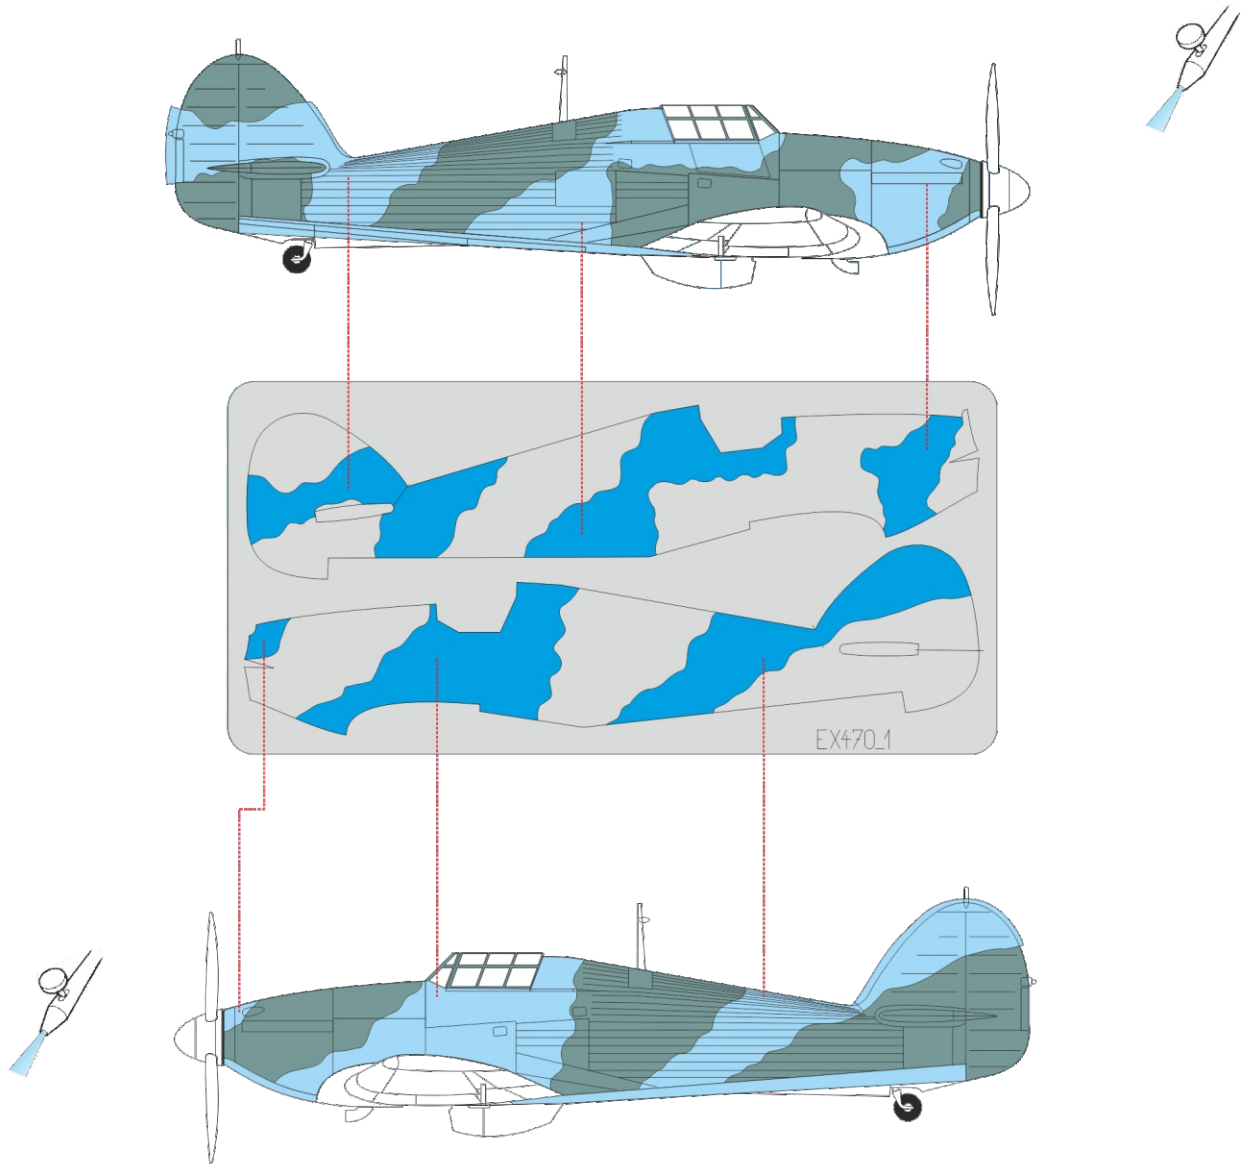

eduard
MASK

EX 470

Hurricane camo scheme A

The die-cut mask for accurate camouflage painting of the
Airfix A05127 scale 1/48 KIT

NOTE:
INSTAL EXHAUST ON PAINTED KIT

STEP 1

STEP 2

STEP 3

STEP 4

RELATED PRODUCTS

EX 468

FE 726

49 726

48 852