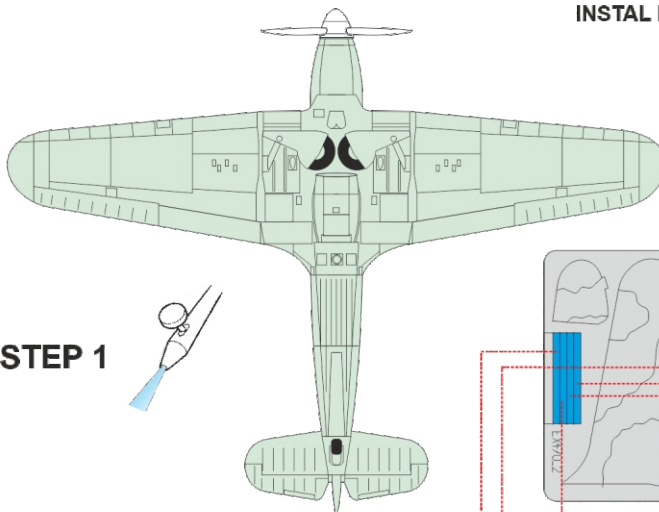

eduard
MASK

EX 470

Hurricane camo scheme A

The die-cut mask for accurate camouflage painting of the
Airfix A05127 scale 1/48 KIT

NOTE:
INSTAL EXHAUST ON PAINTED KIT

STEP 1

STEP 2

STEP 3