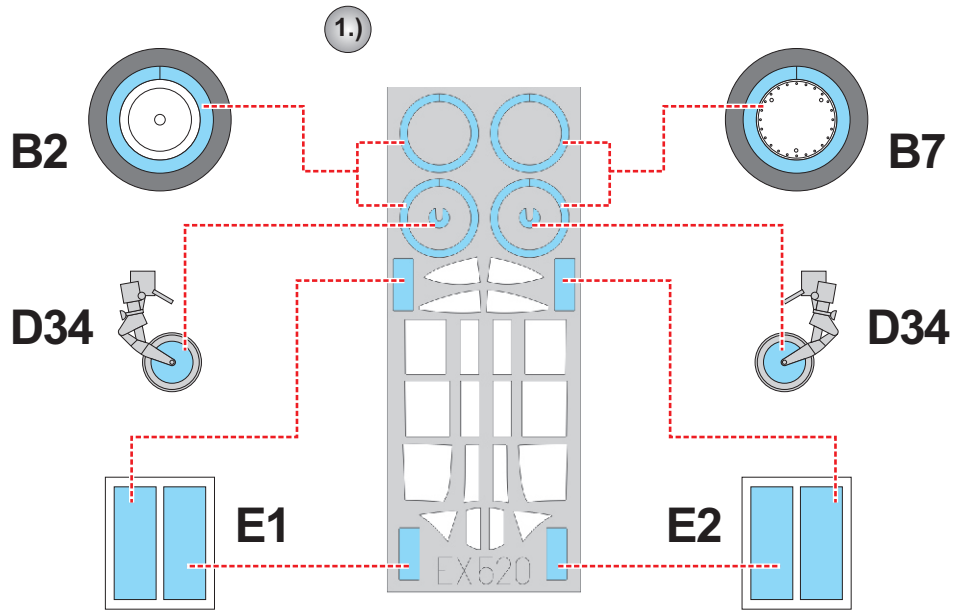

eduard
MASK

EX 520

J2F-5 Duck 1/48

The die-cut mask for accurate canopy frame painting of the
Merit 64805 scale *1/48 KIT*

2.) **E3**