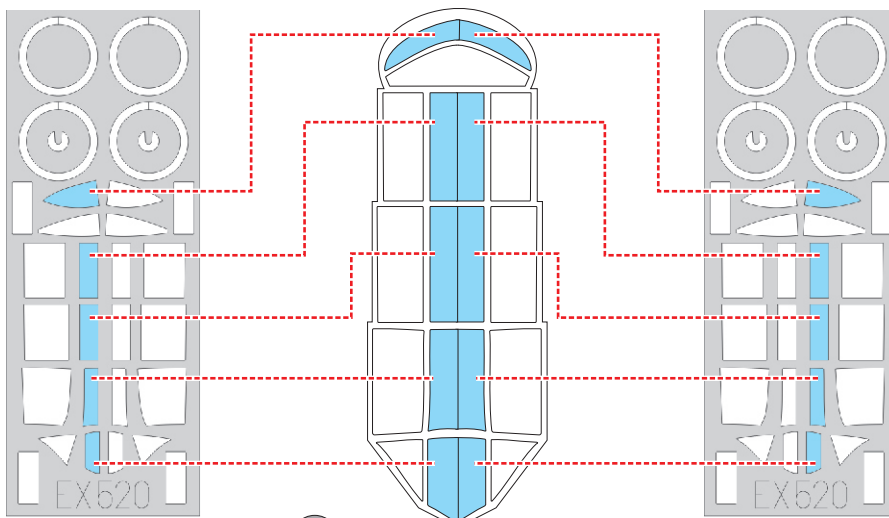

eduard
MASK

EX 520

J2F-5 Duck 1/48

The die-cut mask for accurate canopy frame painting of the
Merit 64805 scale *1/48 KIT*

2.) **E3**