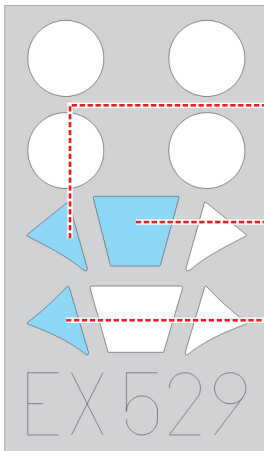

eduard
MASK

EX 529

PT-17 1/48

The die-cut mask for accurate canopy frame painting of the
Revell 03957 scale *1/48 KIT*

65

64

65

64