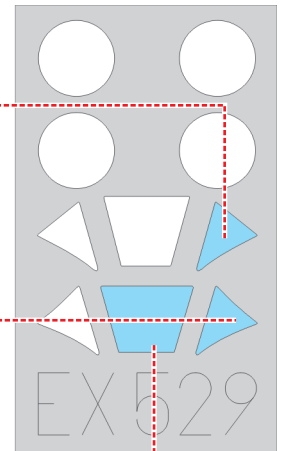

eduard
MASK

EX 529

PT-17 1/48

The die-cut mask for accurate canopy frame painting of the
Revell 03957 scale *1/48 KIT*

65

64

65

64