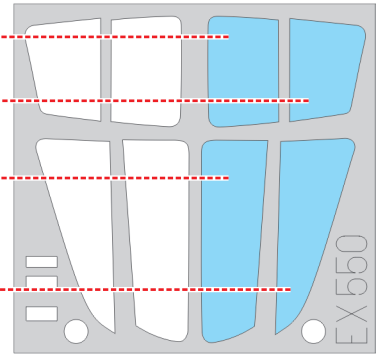

eduard
MASK

EX 550

Su-34 1/48

The die-cut mask for accurate canopy frame painting of the
Hobby Boss scale 1/48 KIT

1.)

T13

T12

2.)

T9

T10

T1

T1

3.)