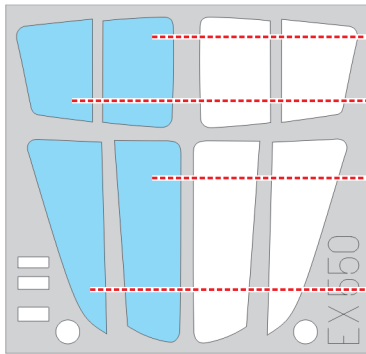

eduard
MASK

EX 550

Su-34 1/48

The die-cut mask for accurate canopy frame painting of the
Hobby Boss scale 1/48 KIT

1.)

T13

T12

2.)

T9

T10

T1

T1

3.)