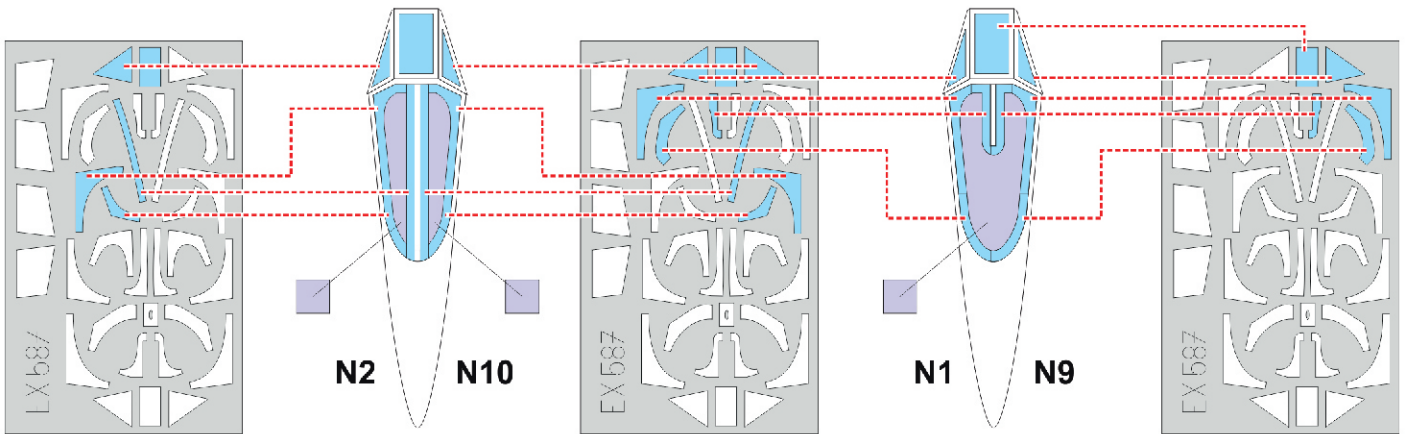

Fw 190A TFace

EX 587

for kit **EDUARD**

scale **1/48**

inner side

inner side

LIQUID MASK

outer side

outer side