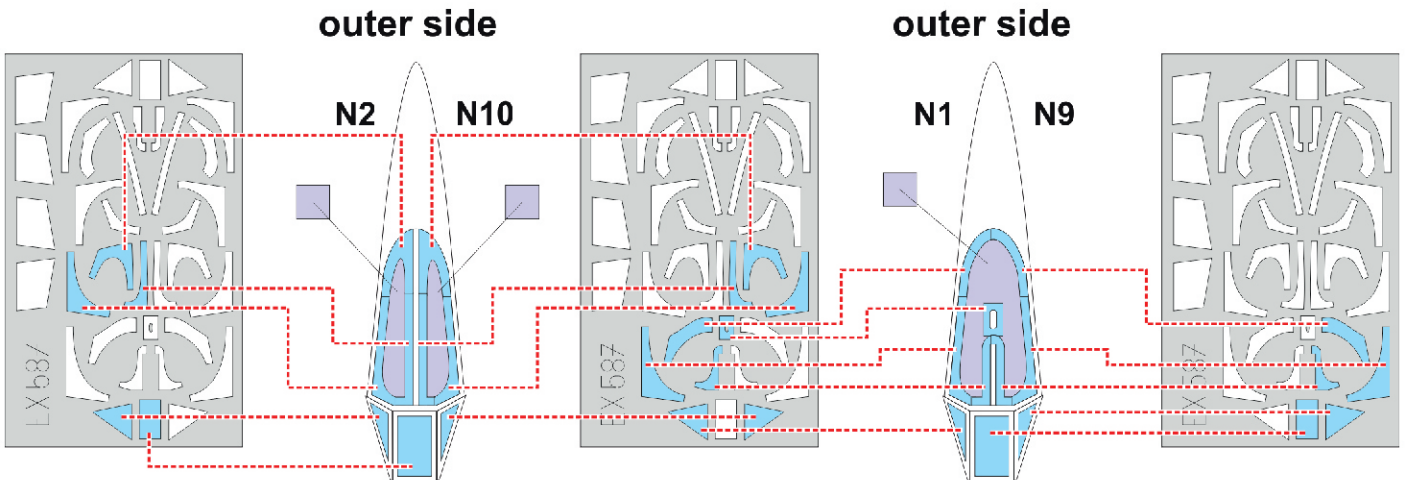

Fw 190A TFace

EX 587

for kit **EDUARD**

scale **1/48**

inner side

inner side

LIQUID MASK

outer side

outer side