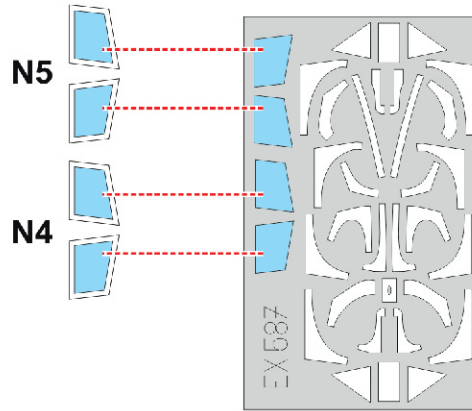

Fw 190A TFace

EX 587

for kit **EDUARD**

scale **1/48**

inner side

inner side

LIQUID MASK

outer side

outer side