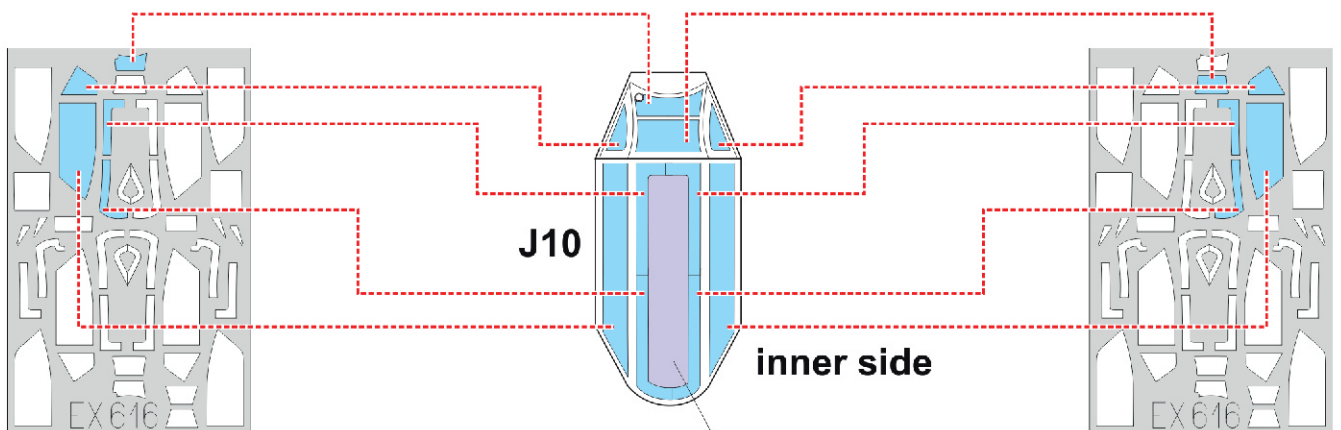

Bf 109G-14 TFace

EX 616

for kit **EDUARD**

scale **1/48**

J11 J12 J13

J9

inner side

LIQUID MASK

J9

outer side

J11 J12 J13

J7

inner side

LIQUID MASK

LIQUID MASK

J11 J12 J13

LIQUID MASK

J11 J12 J13