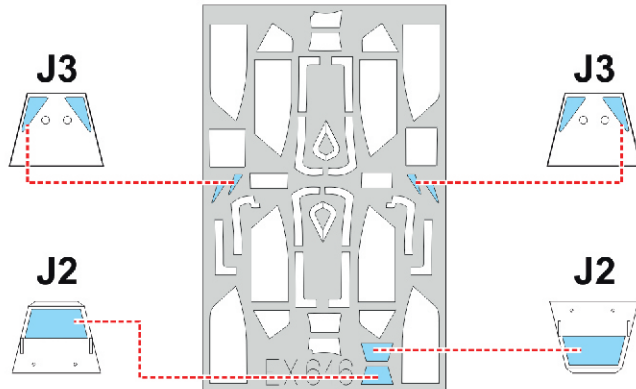

Bf 109G-14 TFace

EX 616

for kit **EDUARD**

scale **1/48**

J11 J12 J13

J9

inner side

LIQUID MASK

J9

outer side

J11 J12 J13

J7

inner side

LIQUID MASK

LIQUID MASK

J11 J12 J13