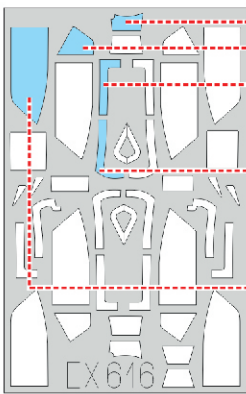

Bf 109G-14 TFace

EX 616

for kit **EDUARD**

scale **1/48**

J11 J12 J13

J9

inner side

LIQUID MASK

J9

outer side

J11 J12 J13

J7

inner side

LIQUID MASK

LIQUID MASK

J11 J12 J13