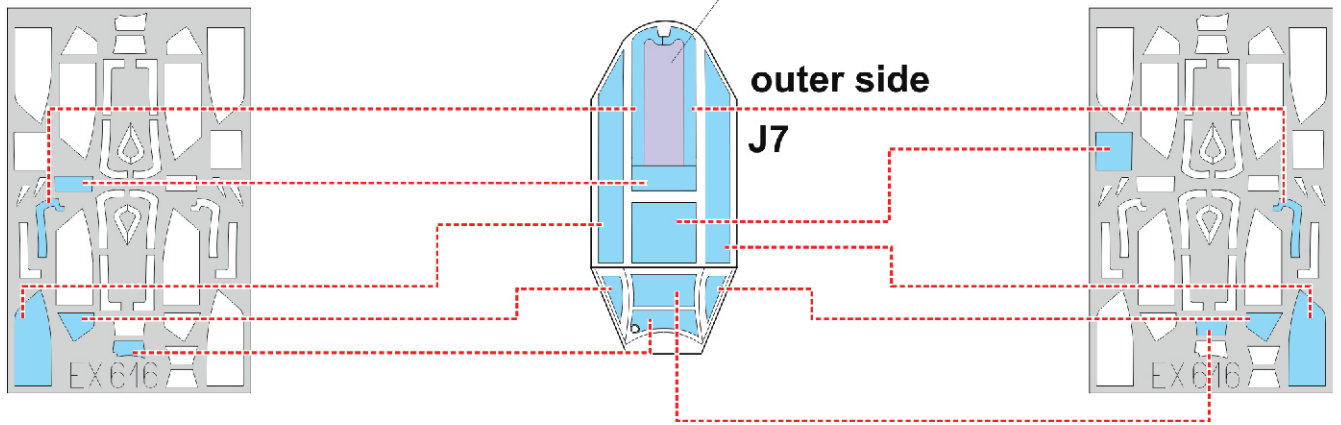

Bf 109G-14 TFace

EX 616

for kit **EDUARD**

scale **1/48**

J11 J12 J13

J9

inner side

LIQUID MASK

J9

outer side

J11 J12 J13

J7

inner side

LIQUID MASK

LIQUID MASK

J11 J12 J13