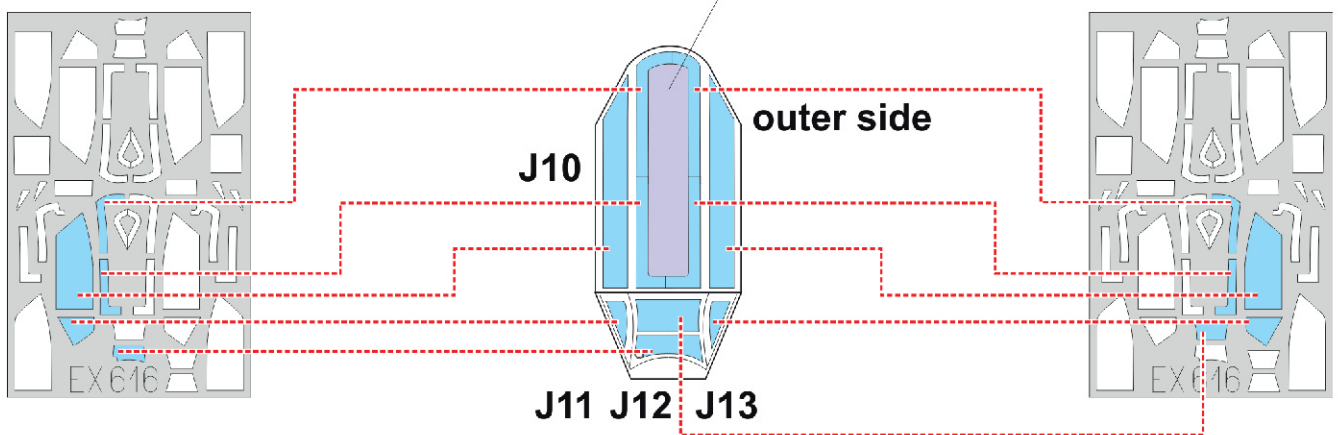

Bf 109G-14 TFace

EX 616

for kit **EDUARD**

scale **1/48**

J11 J12 J13

J9

inner side

LIQUID MASK

J9

outer side

J11 J12 J13

J7

inner side

LIQUID MASK

LIQUID MASK

J11 J12 J13

LIQUID MASK

J11 J12 J13