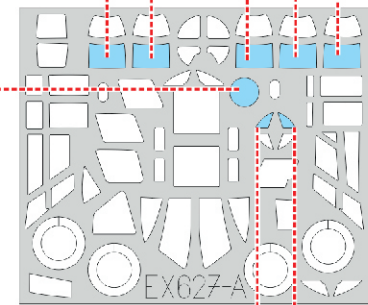

Blenheim Mk.IF TFace

for kit **AIRFIX**

scale **1/48**

G6

outside

G6

G6

G2

G9

G10

G14

G7

G8

G16

G15

G16