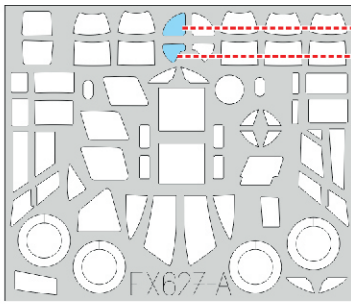

Blenheim Mk.IF TFace

for kit **AIRFIX**

scale **1/48**

G6

outside

G6

G6

G2

G9

G10

G14

G7

G8

G16

G15

G16