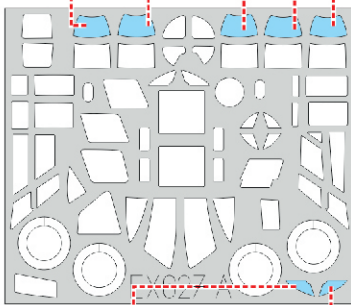

Blenheim Mk.IF TFace

for kit **AIRFIX**

scale **1/48**

G6

outside

G6

G6

G2

G9

G10

G14

G7

G8

G16

G15

G16