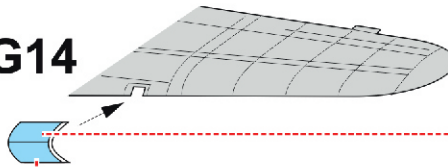

Blenheim Mk.IF TFace

for kit **AIRFIX**

scale **1/48**

G6

outside

G6

G6

G2

G9

G10

G14

G7

G8

G16

G15

G16