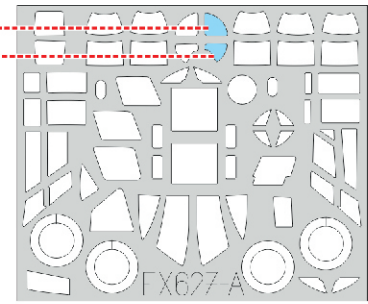

Blenheim Mk.IF TFace

for kit **AIRFIX**

scale **1/48**

G6

outside

G6

G6

G2

G9

G10

G14

G7

G8

G16

G15

G16