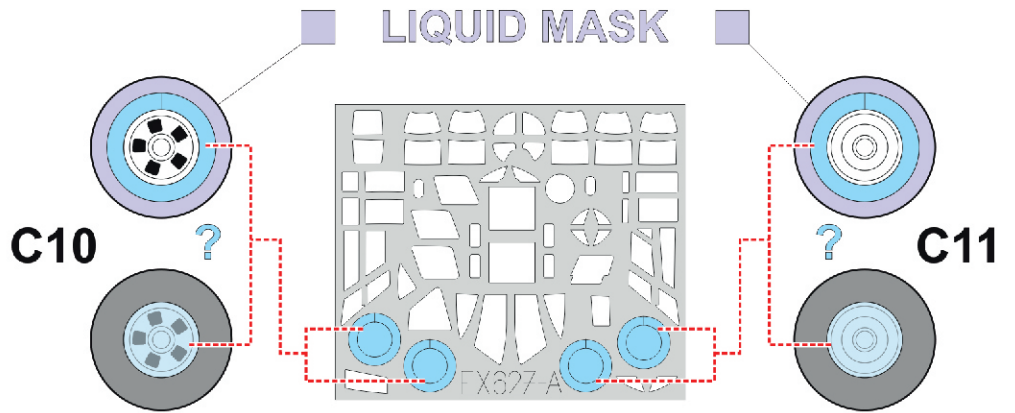

Blenheim Mk.IF TFace

for kit **AIRFIX**

scale **1/48**

G6

outside

G6

G6

G2