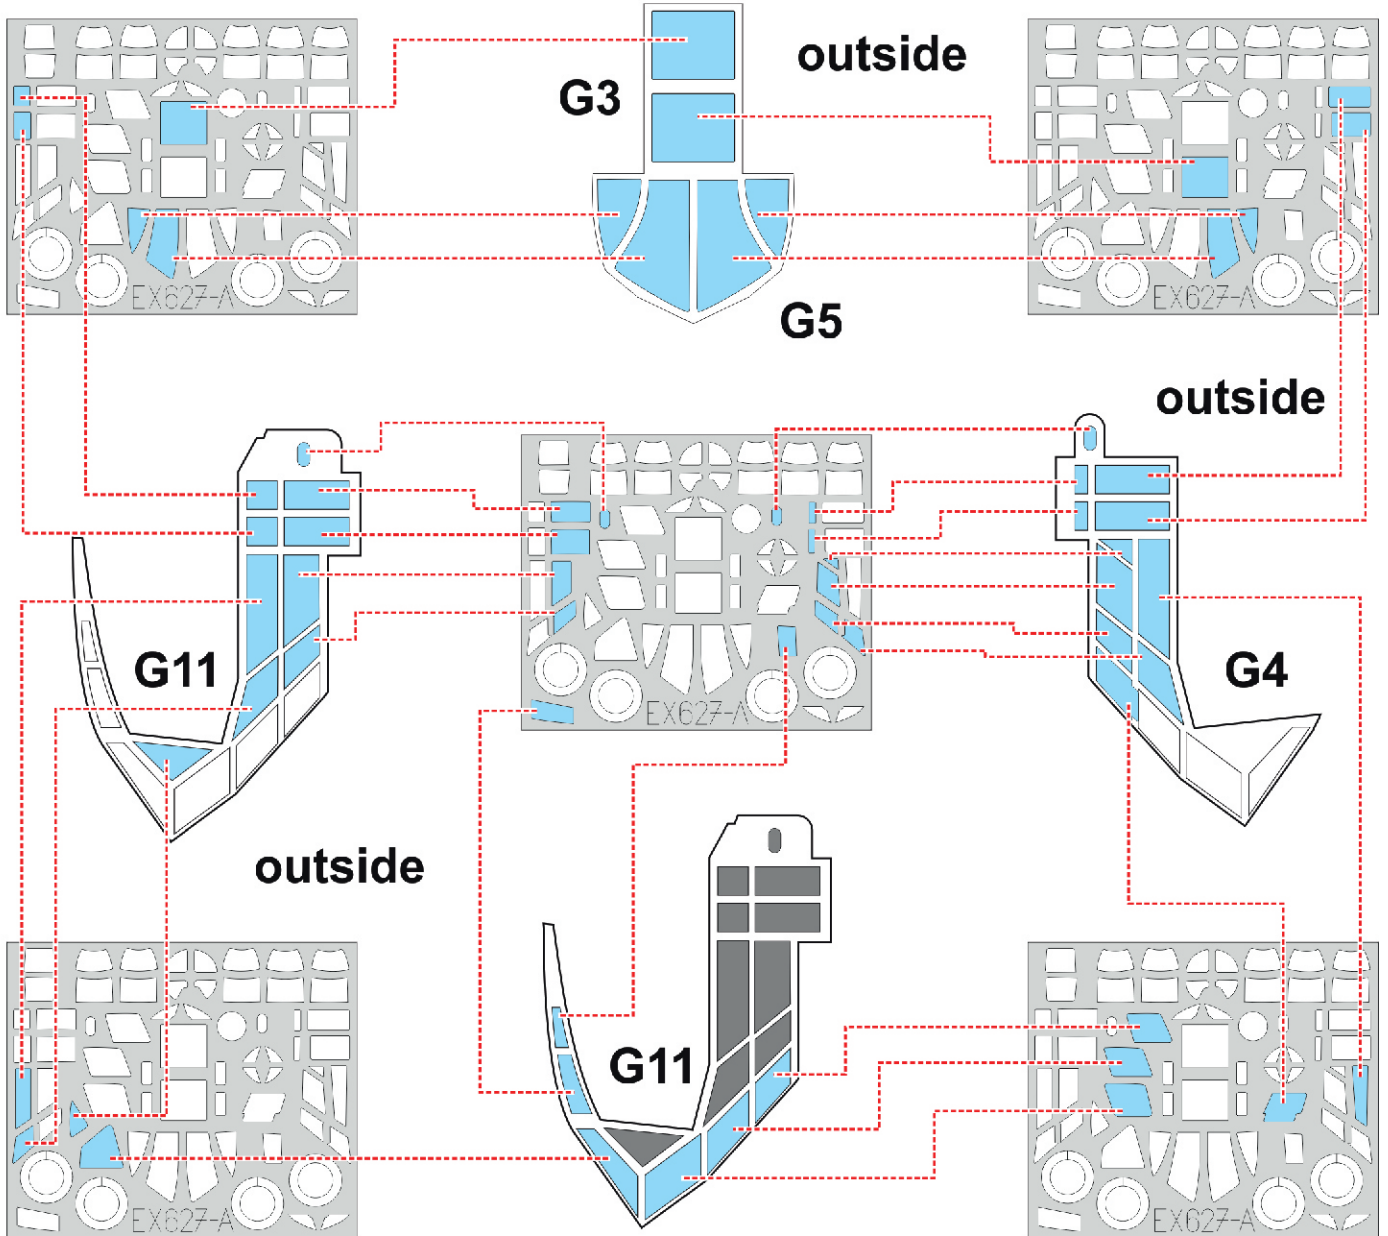

Blenheim Mk.IF TFace

for kit **AIRFIX**

scale **1/48**

G6

outside

G6

G6

G2

G9

G10

G14

G7

G8

G16

G15

G16