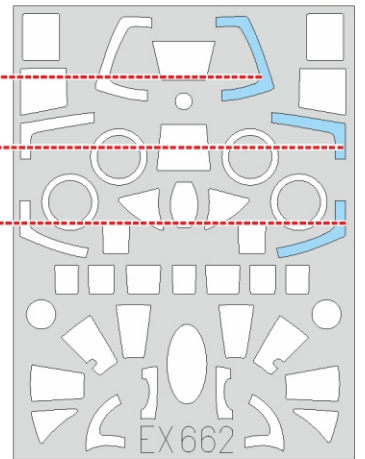

II-28T

EX 662

for kit **BOBCCAT**

scale **1/48**

LIQUID MASK ■

F3

F8

LIQUID MASK