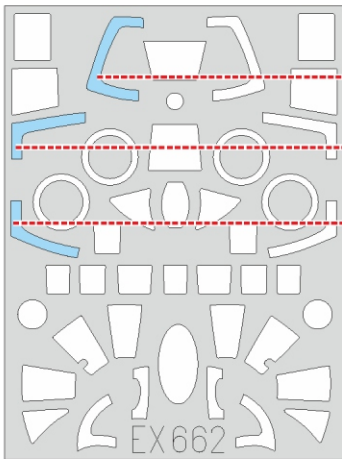

II-28T

EX 662

for kit **BOBCCAT**

scale **1/48**

LIQUID MASK ■

F3

F8

LIQUID MASK