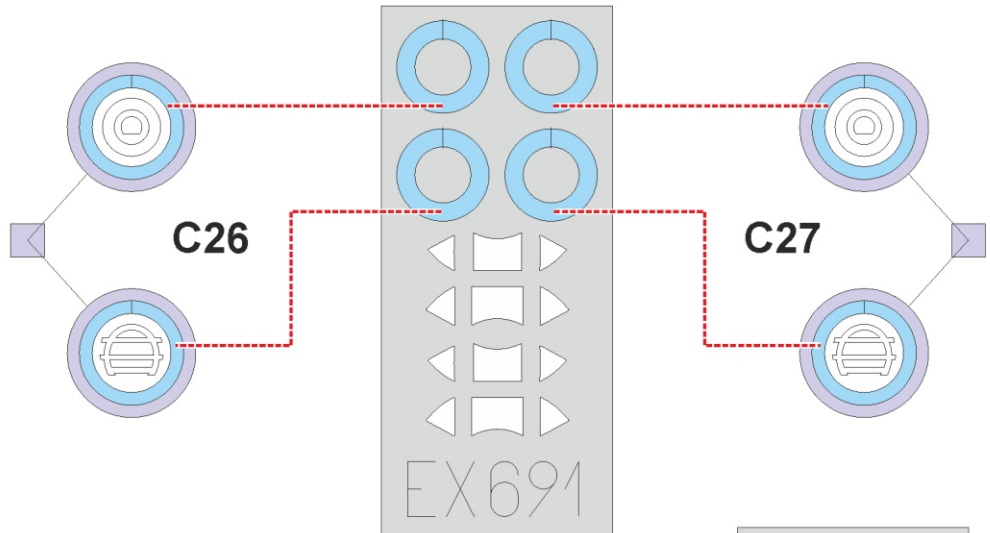

Tiger Moth

EX 691

for AIRFIX

scale 1/48

LIQUID MASK ■

inside

D2

outside

inside

D1

outside