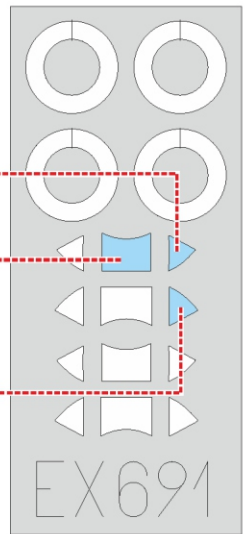

Tiger Moth

EX 691

for AIRFIX

scale 1/48

LIQUID MASK ■

inside

D2

outside

inside

D1

outside