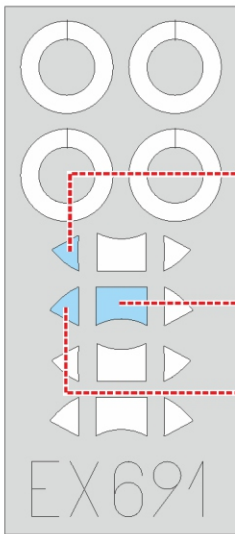

Tiger Moth

EX 691

for AIRFIX

scale 1/48

LIQUID MASK ■

inside

D2

outside

inside

D1

outside