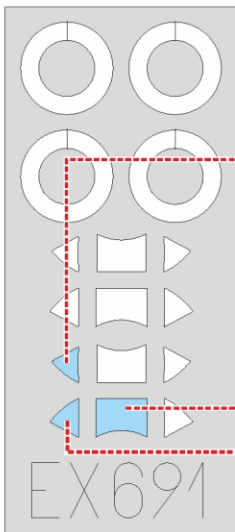

Tiger Moth

EX 691

for AIRFIX

scale 1/48

LIQUID MASK ■

inside

D2

outside

inside

D1

outside