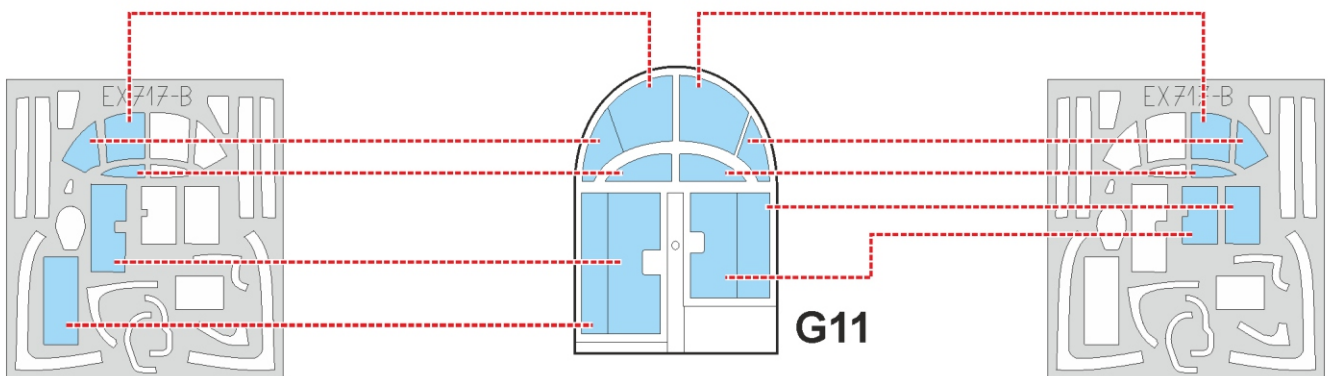

B-26C Invader TFace

for kit **ICM**

scale **1/48**

INSIDE

LIQUID MASK

G1-1

G11

G10