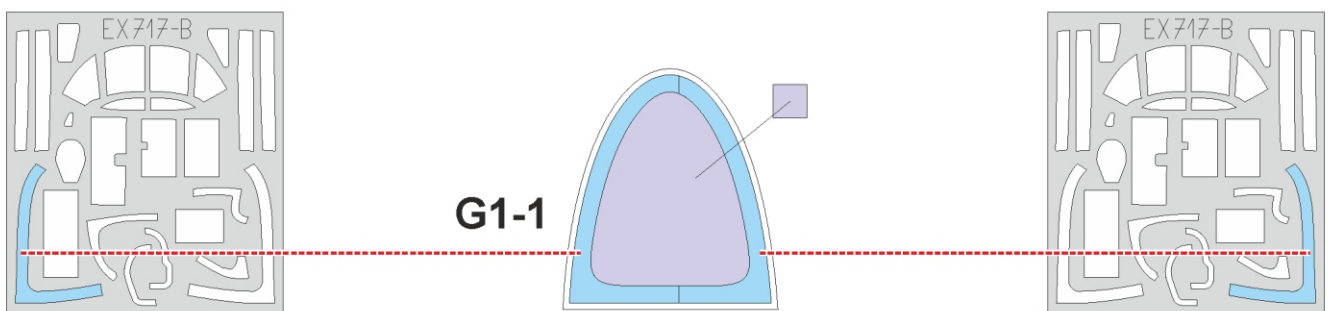

B-26C Invader TFace

for kit **ICM**

scale **1/48**

INSIDE

LIQUID MASK

G1-1

G11

G10