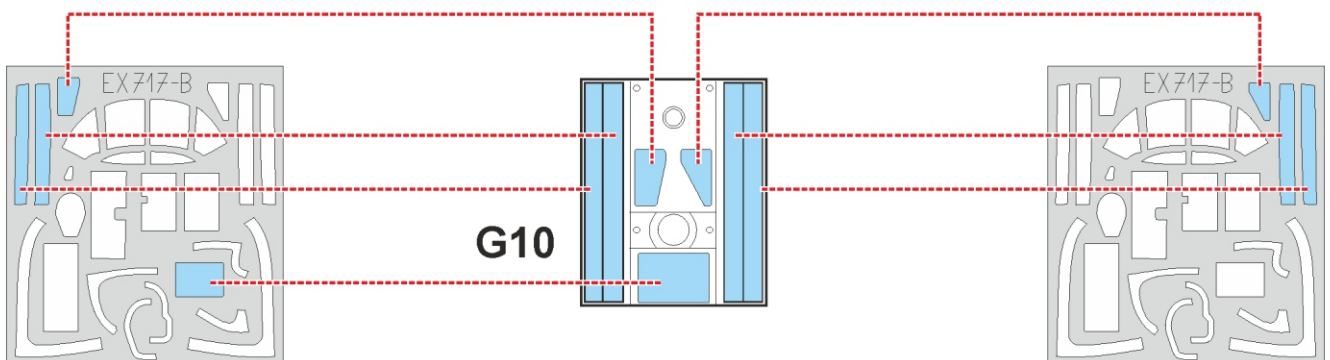

B-26C Invader TFace

for kit **ICM**

scale **1/48**

INSIDE

LIQUID MASK

G1-1

G11

G10