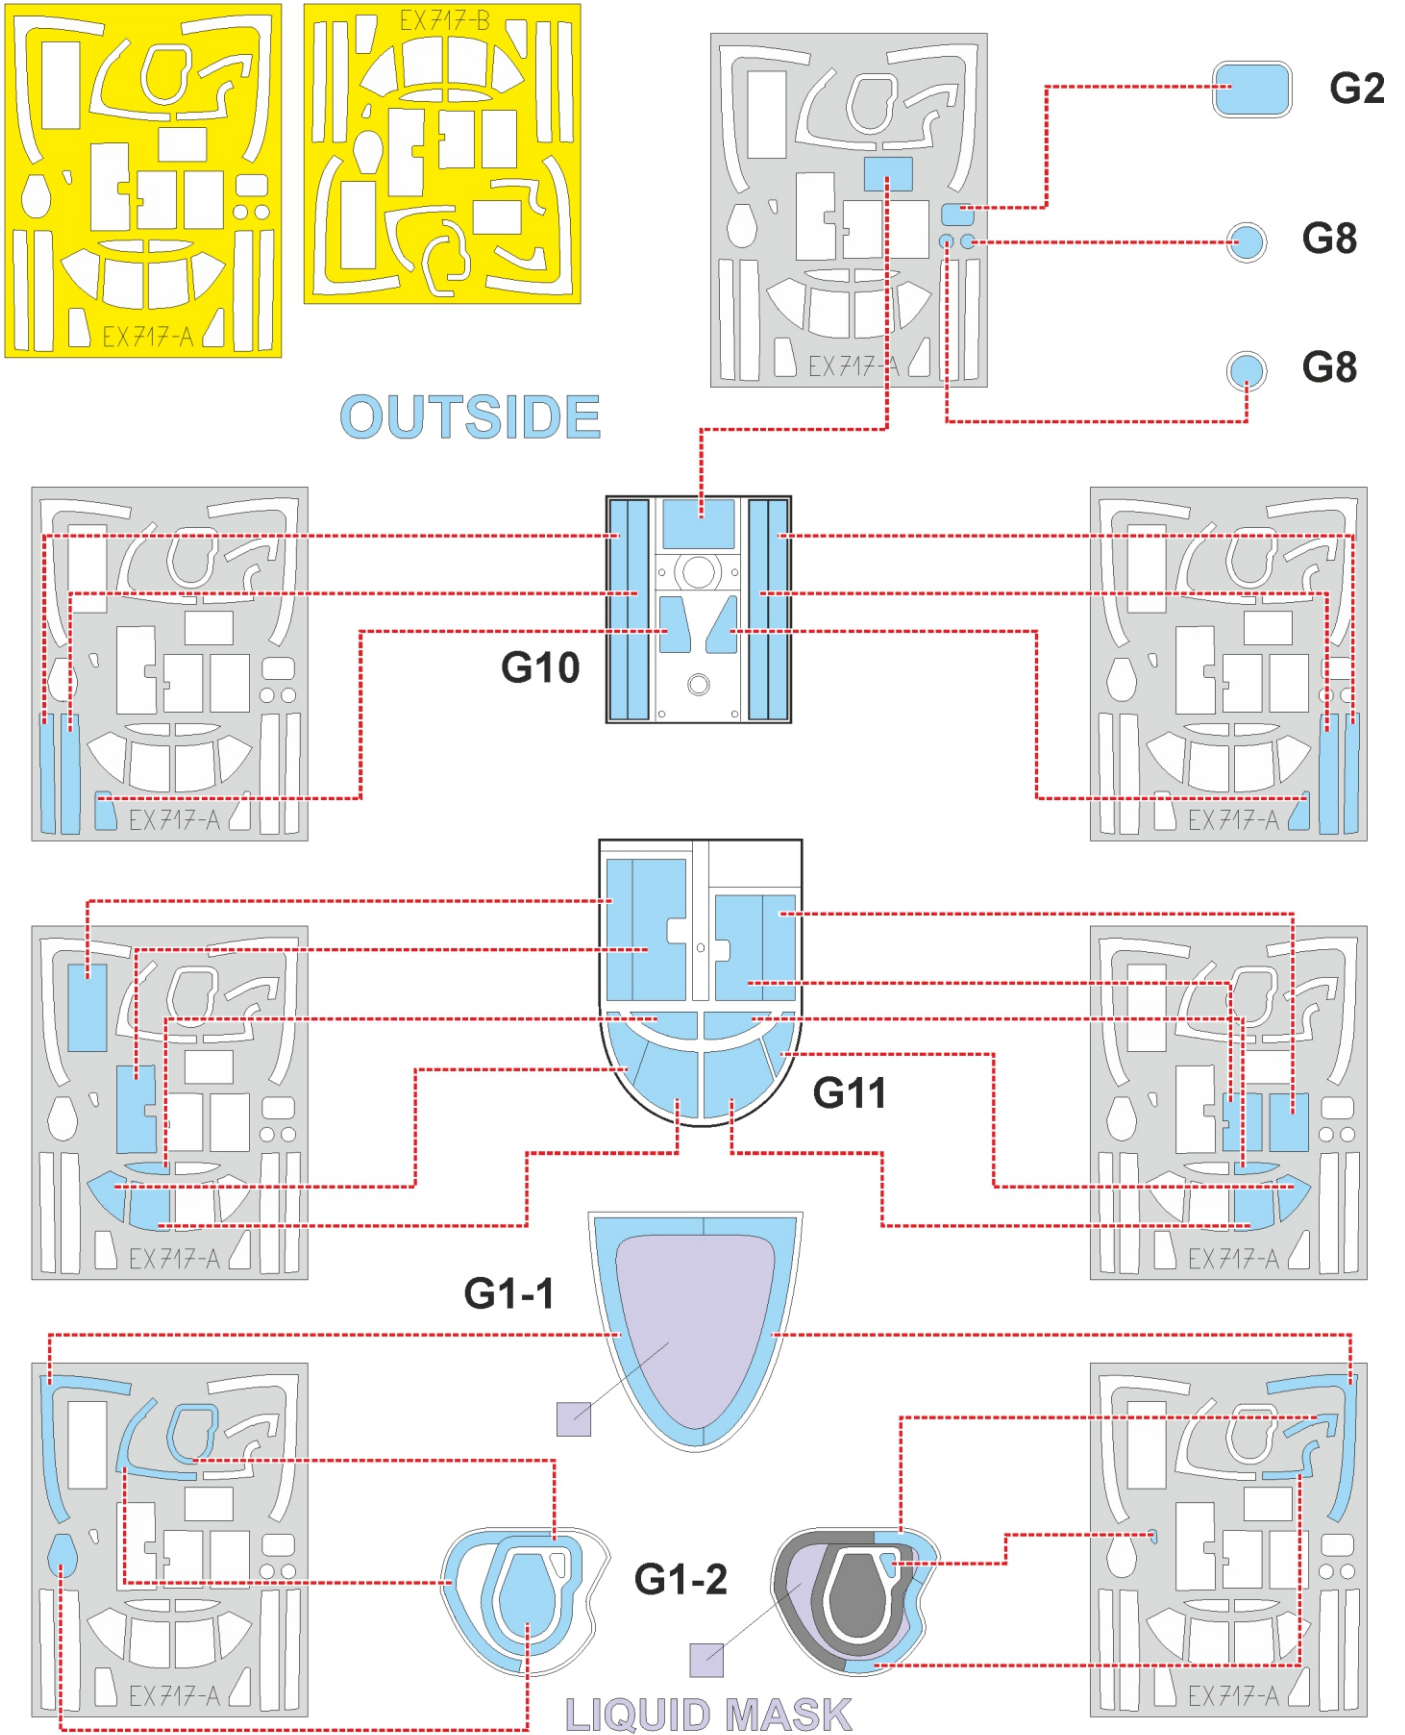

B-26C Invader TFace

for kit **ICM**

scale **1/48**

INSIDE

LIQUID MASK

G1-1

G11

G10