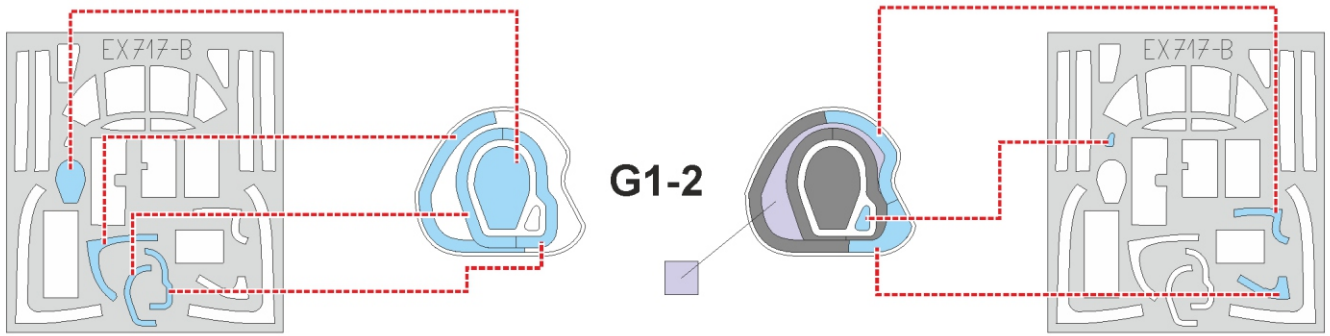

B-26C Invader TFace

for kit **ICM**

scale **1/48**

INSIDE

LIQUID MASK

G1-1

G11

G10