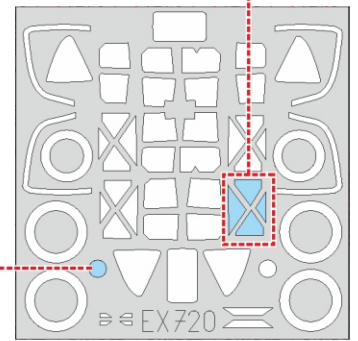

P-38H TFace

EX 720

for kit **TAMIYA**

scale **1/48**

LIQUID MASK

INSIDE