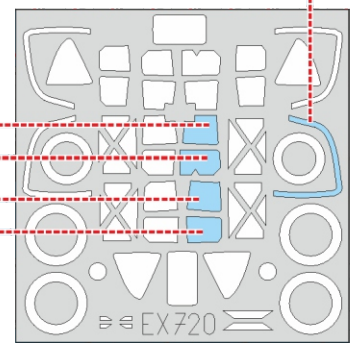

P-38H TFace

EX 720

for kit **TAMIYA**

scale **1/48**

LIQUID MASK

INSIDE