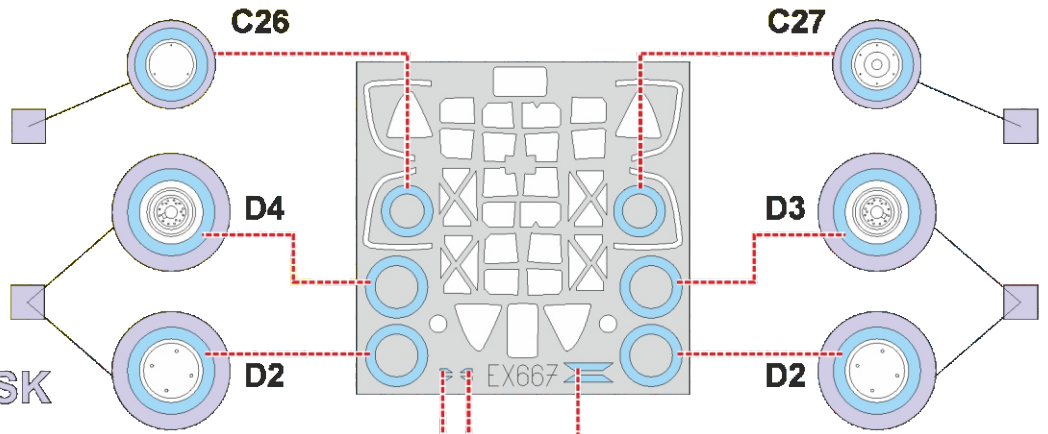

P-38H TFace

EX 720

for kit **TAMIYA**

scale **1/48**

LIQUID MASK

INSIDE