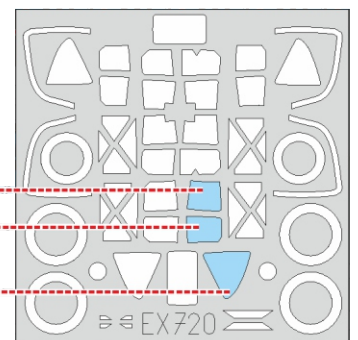

P-38H TFace

EX 720

for kit **TAMIYA**

scale **1/48**

LIQUID MASK

INSIDE