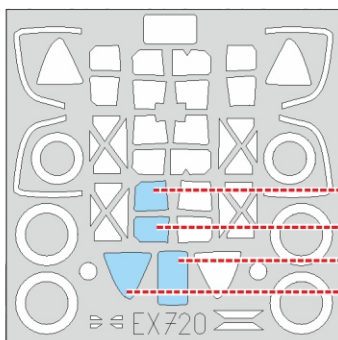

P-38H TFace

EX 720

for kit **TAMIYA**

scale **1/48**

LIQUID MASK

INSIDE