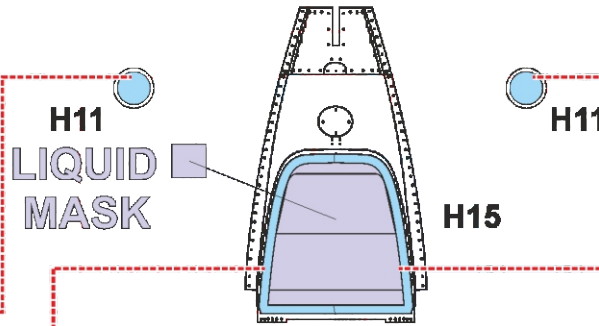

P-38H TFace

EX 720

for kit **TAMIYA**

scale **1/48**

LIQUID MASK

INSIDE