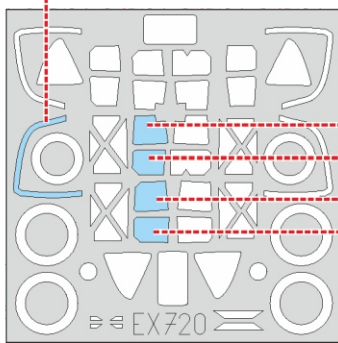

P-38H TFace

EX 720

for kit **TAMIYA**

scale **1/48**

LIQUID MASK

INSIDE