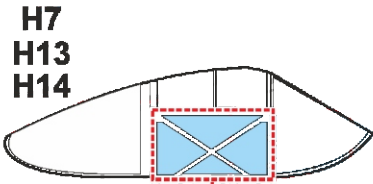

P-38H TFace

EX 720

for kit **TAMIYA**

scale **1/48**

LIQUID MASK

INSIDE