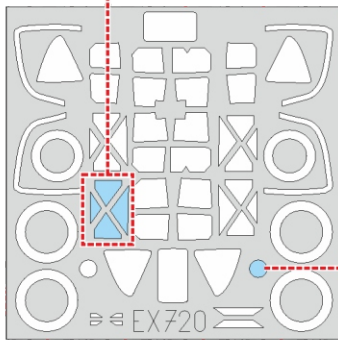

P-38H TFace

EX 720

for kit **TAMIYA**

scale **1/48**

LIQUID MASK

INSIDE