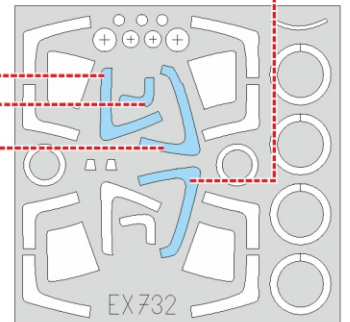

# Su-27S TFace

**EX 732**

for kit **KITTY HAWK**

scale **1/48**

**GP9** LIQUID MASK

**GP2**

**OUTSIDE**

**GP1**

**INSIDE**

**GP2**