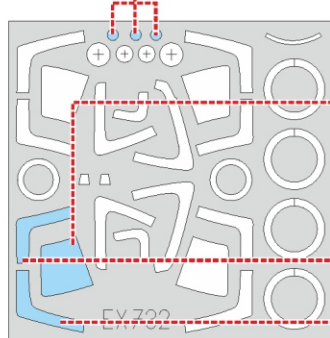

# Su-27S TFace

**EX 732**

for kit **KITTY HAWK**

scale **1/48**

**GP9** LIQUID MASK

**GP2**

**OUTSIDE**

**GP1**

**INSIDE**

**GP2**