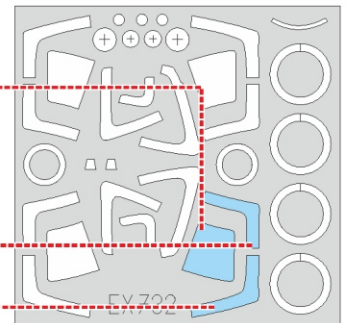

# Su-27S TFace

**EX 732**

for kit **KITTY HAWK**

scale **1/48**

**GP9** LIQUID MASK

**GP2**

**OUTSIDE**

**GP1**

**INSIDE**

**GP2**