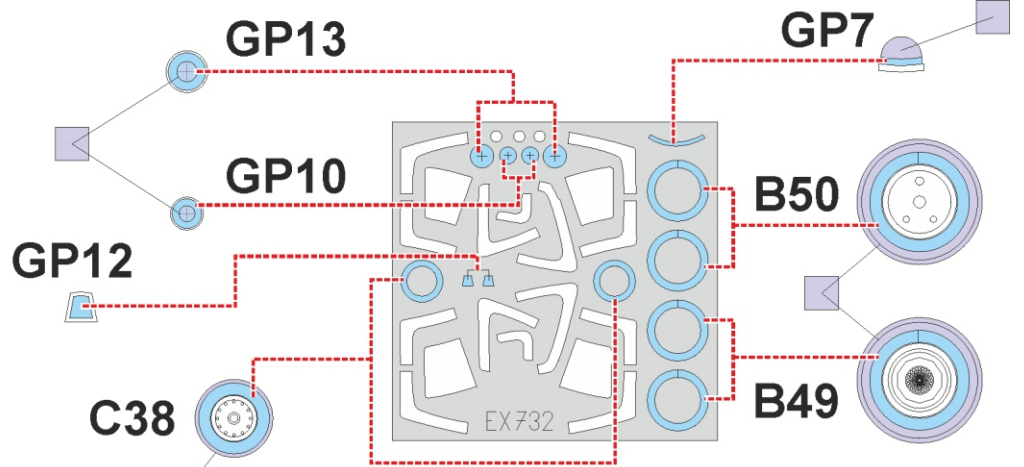

# Su-27S TFace

**EX 732**

for kit **KITTY HAWK**

scale **1/48**

**GP9** LIQUID MASK

**GP2**

**OUTSIDE**

**GP1**

**INSIDE**

**GP2**