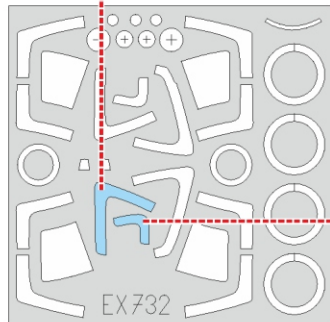

# Su-27S TFace

**EX 732**

for kit **KITTY HAWK**

scale **1/48**

**GP9** LIQUID MASK

**GP2**

**OUTSIDE**

**GP1**

**INSIDE**

**GP2**