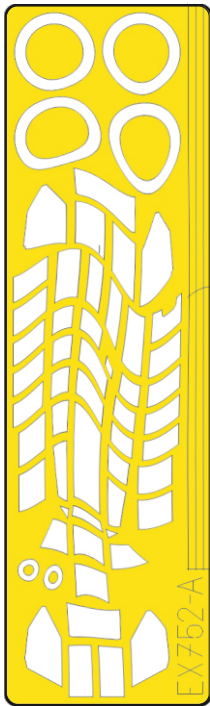

Bf 110C TFace

EX 752

for kit **EDUARD**

scale **1/48**

OUTSIDE

INSIDE