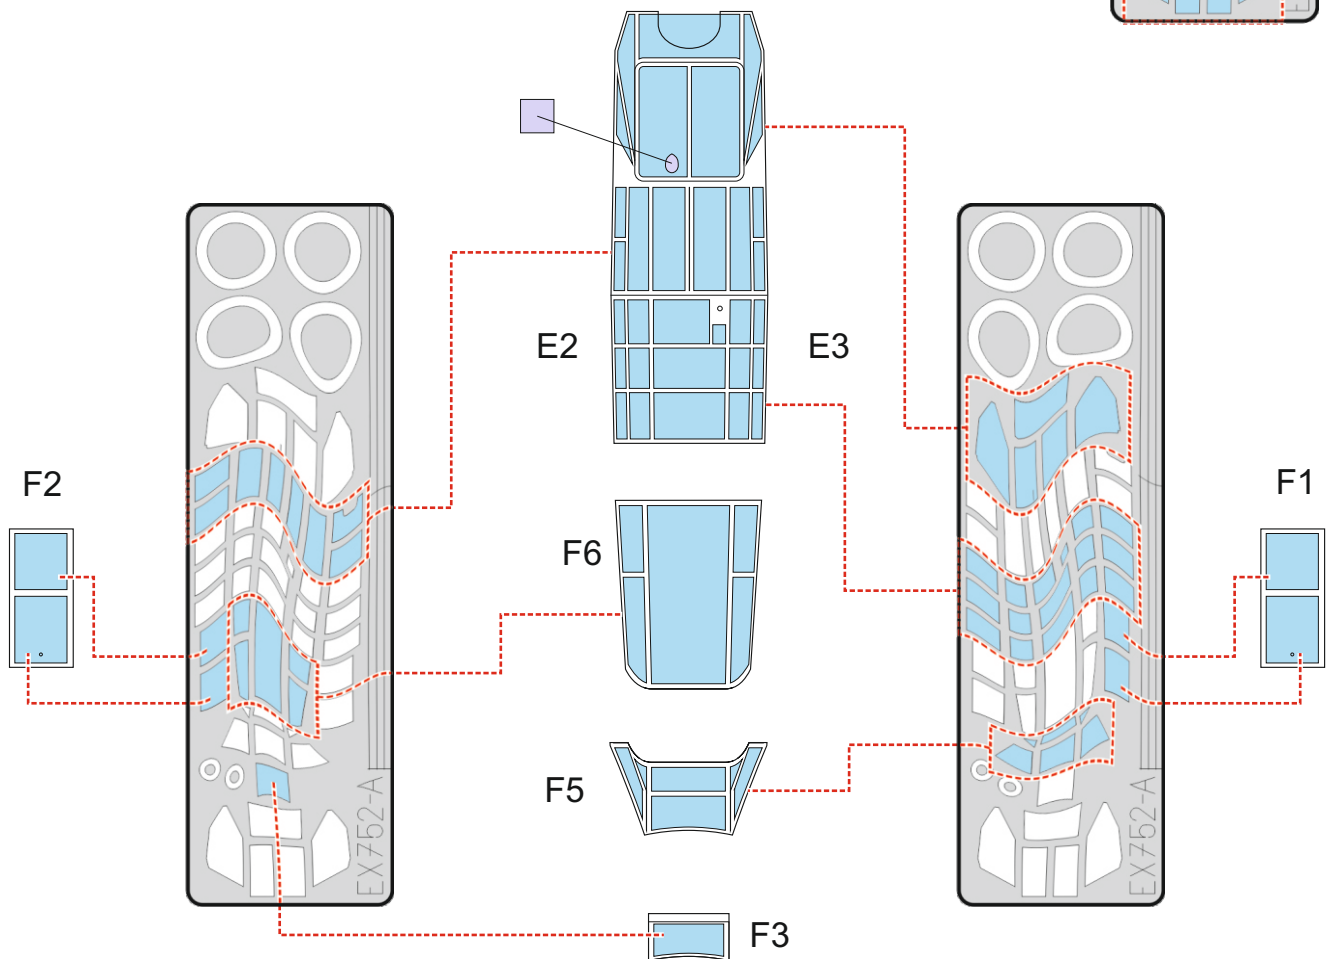

Bf 110C TFace

EX 752

for kit **EDUARD**

scale **1/48**

OUTSIDE

INSIDE