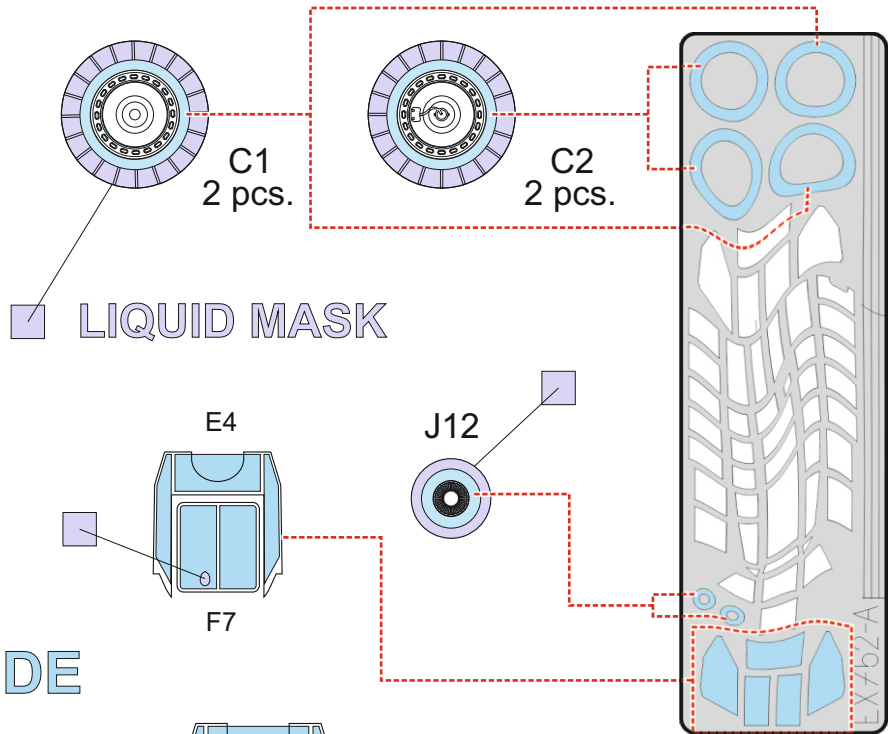

Bf 110C TFace

EX 752

for kit **EDUARD**

scale **1/48**

OUTSIDE

INSIDE