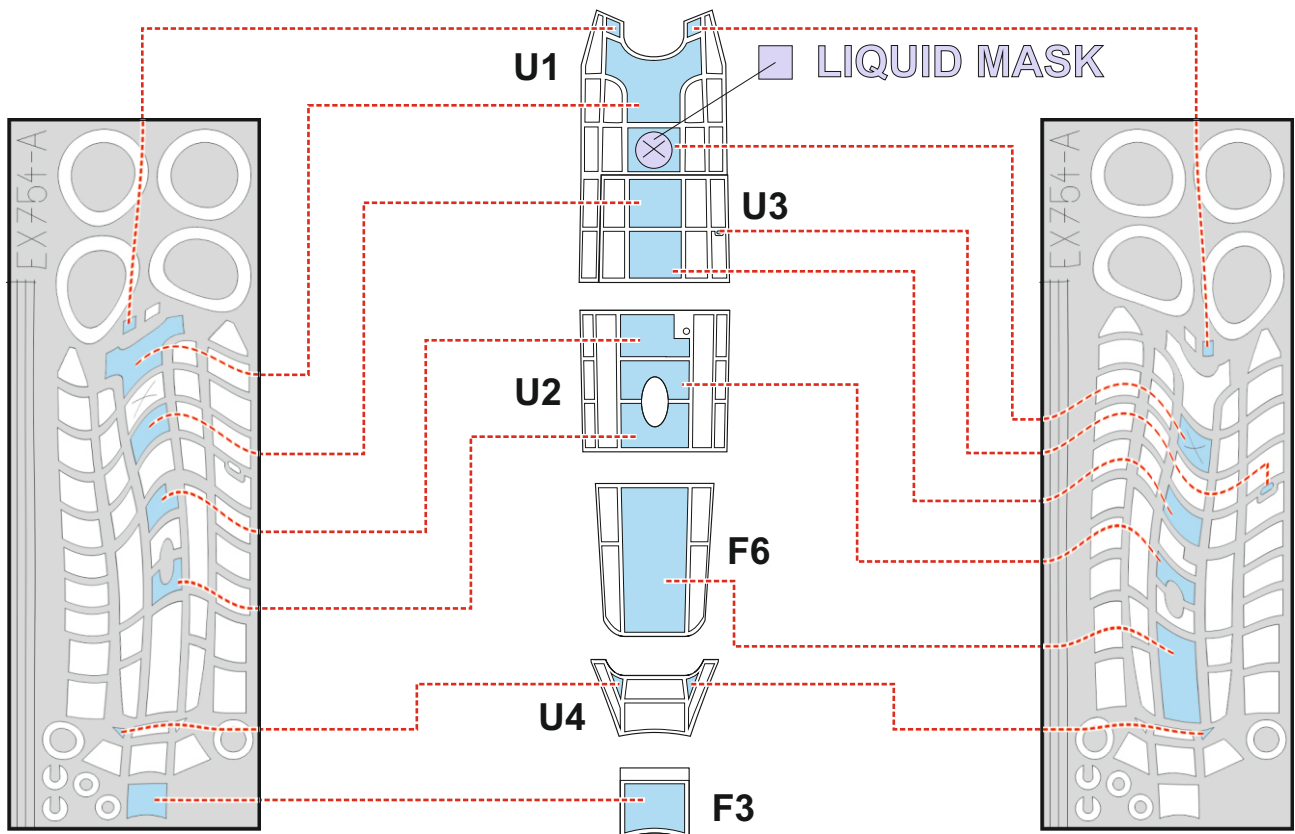

Bf 110G-4 TFace

EX 754

for kit **EDUARD**

scale **1/48**

OUTSIDE

OUTSIDE

INSIDE