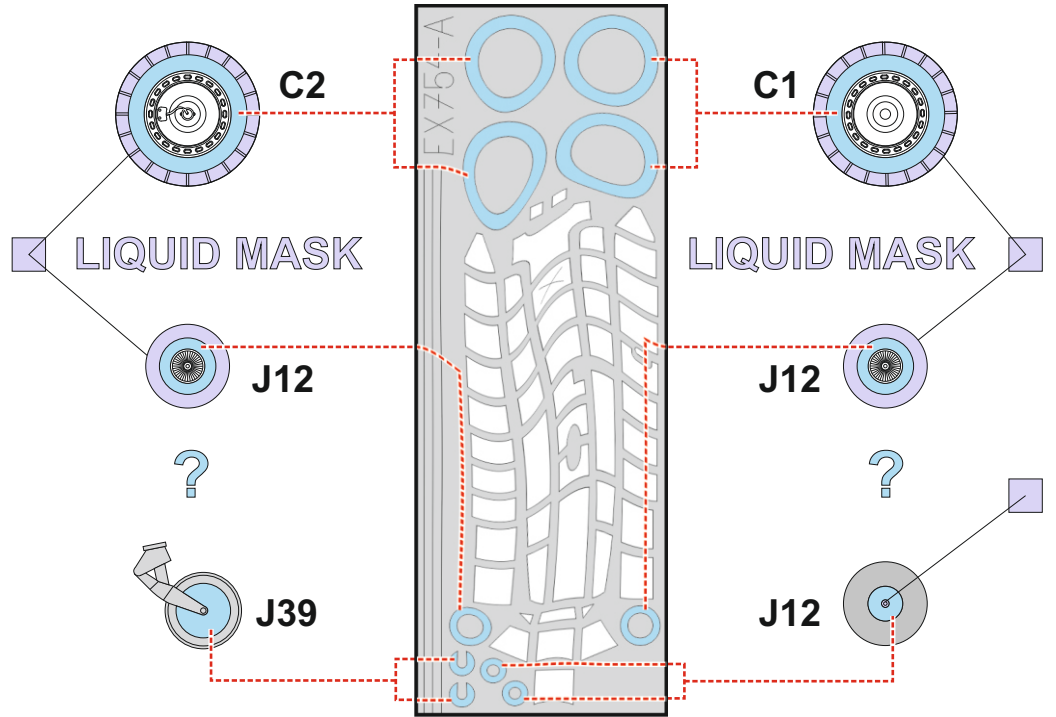

Bf 110G-4 TFace

EX 754

for kit **EDUARD**

scale **1/48**

OUTSIDE

OUTSIDE

INSIDE