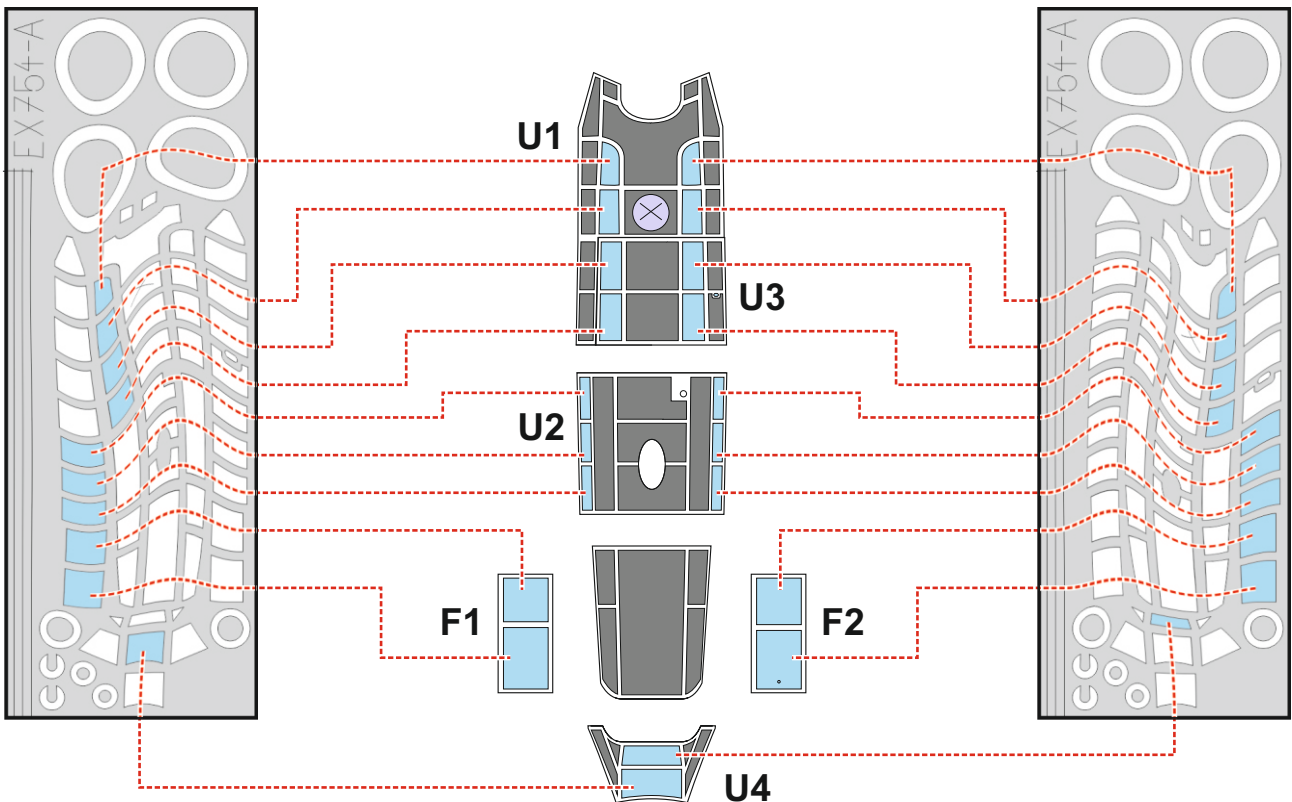

Bf 110G-4 TFace

EX 754

for kit **EDUARD**

scale **1/48**

OUTSIDE

OUTSIDE

INSIDE