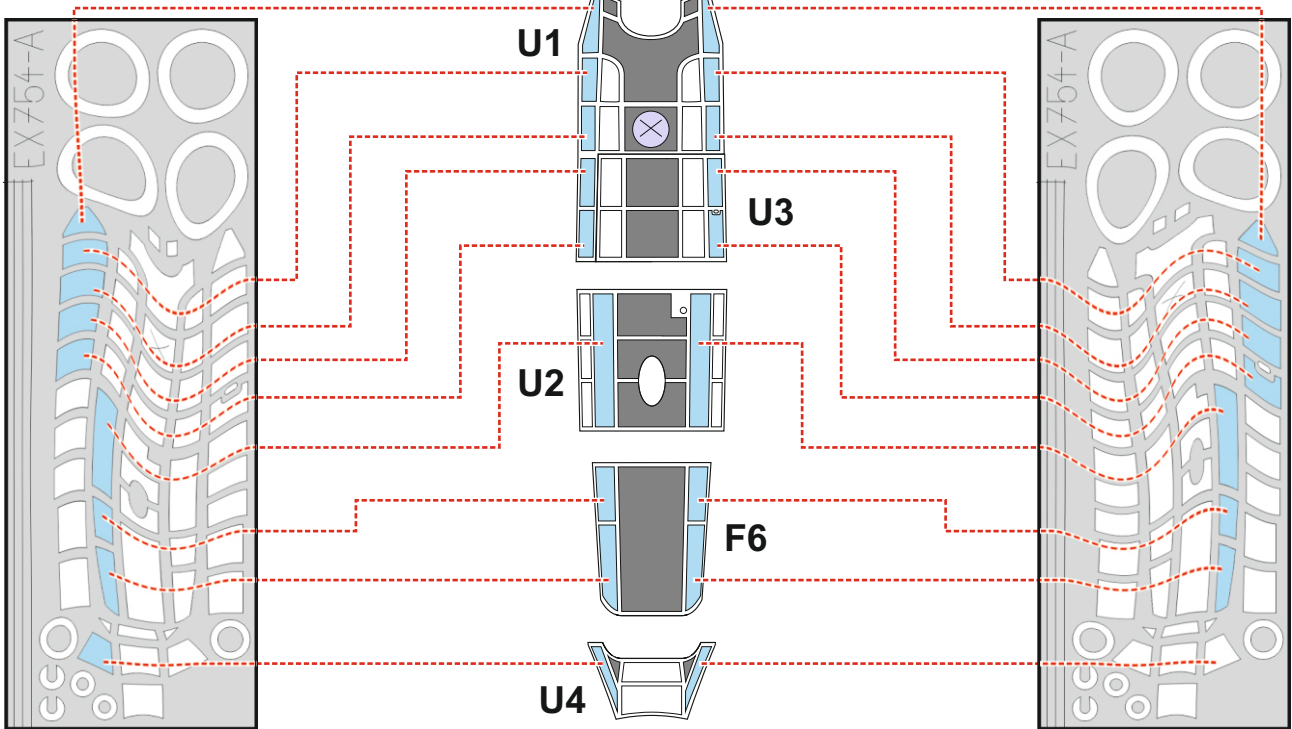

Bf 110G-4 TFace

EX 754

for kit **EDUARD**

scale **1/48**

OUTSIDE

OUTSIDE

INSIDE