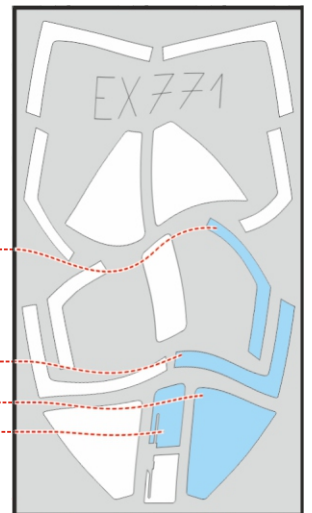

Harrier GR.1/3 TFace

EX 771

for kit **KINETIC**

scale **1/48**

LIQUID MASK

Q12

outside

Q8

Q12

inside