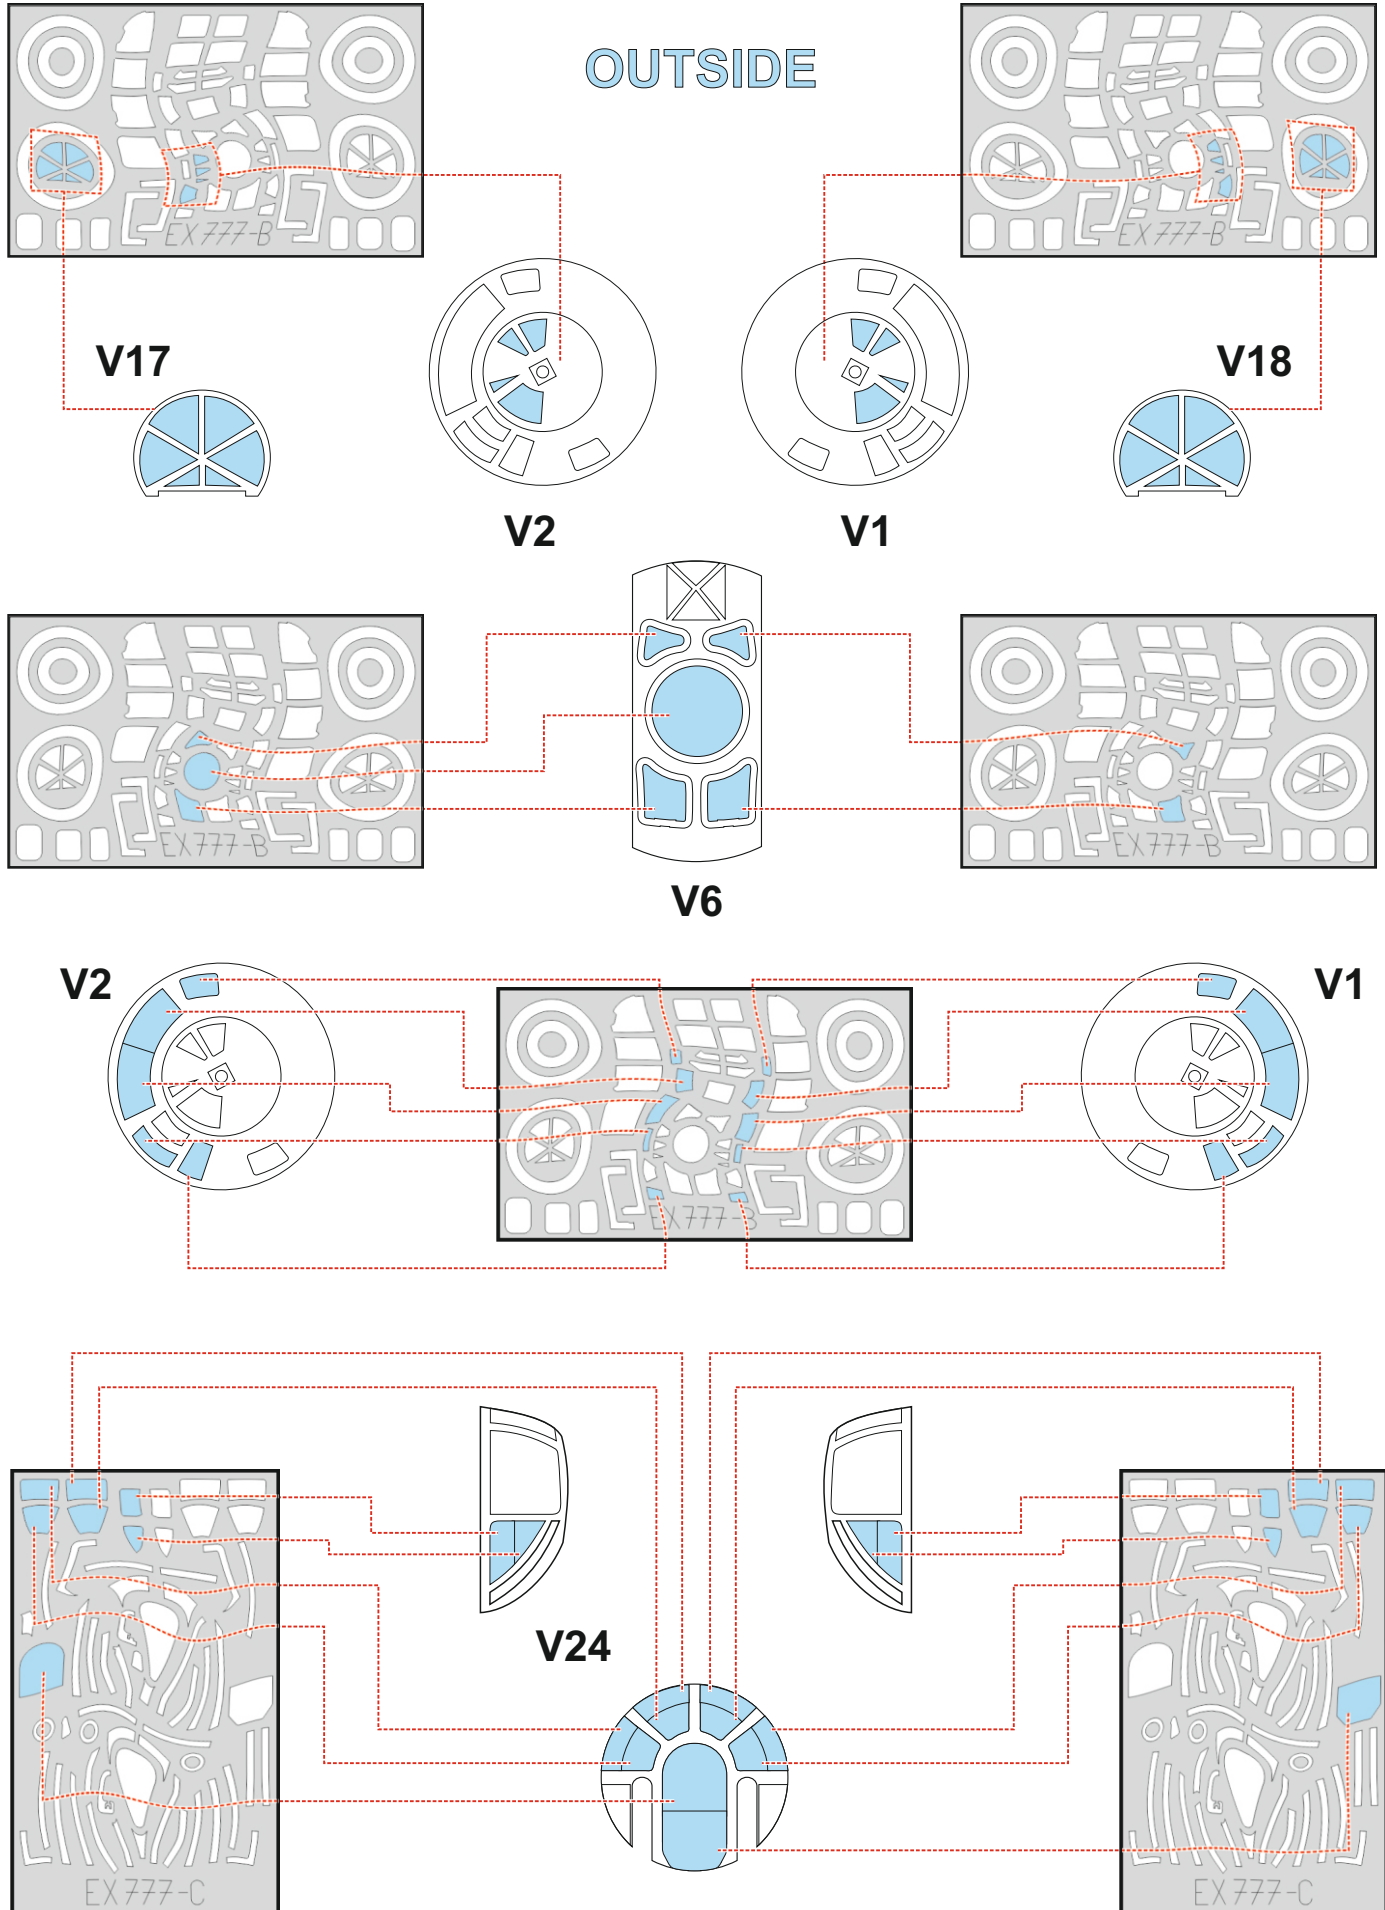

B-17F TFace

EX 778

for
kit **HKM**

scale **1/48**

OUTSIDE

LIQUID MASK

OUTSIDE

OUTSIDE

OUTSIDE

R

R

R

R

LIQUID MASK

LIQUID MASK

INSIDE

INSIDE

INSIDE

V24