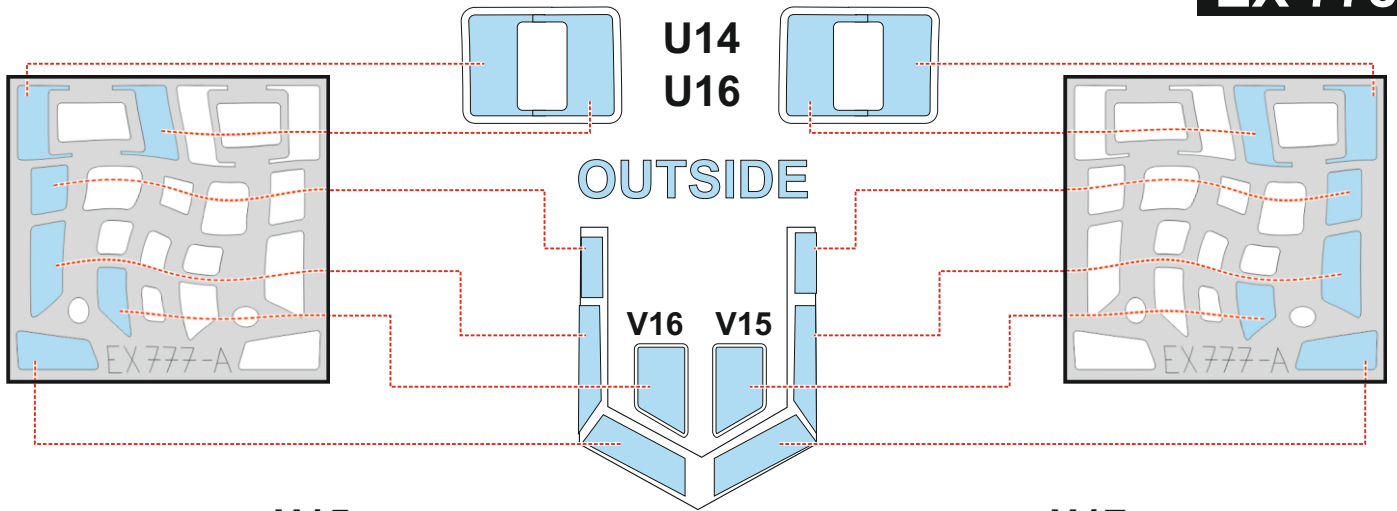

B-17F TFace

EX 778

for
kit **HKM**

scale **1/48**

OUTSIDE

LIQUID MASK

OUTSIDE

OUTSIDE

OUTSIDE

R

R

R

R

LIQUID MASK

LIQUID MASK

INSIDE

INSIDE

INSIDE

V24