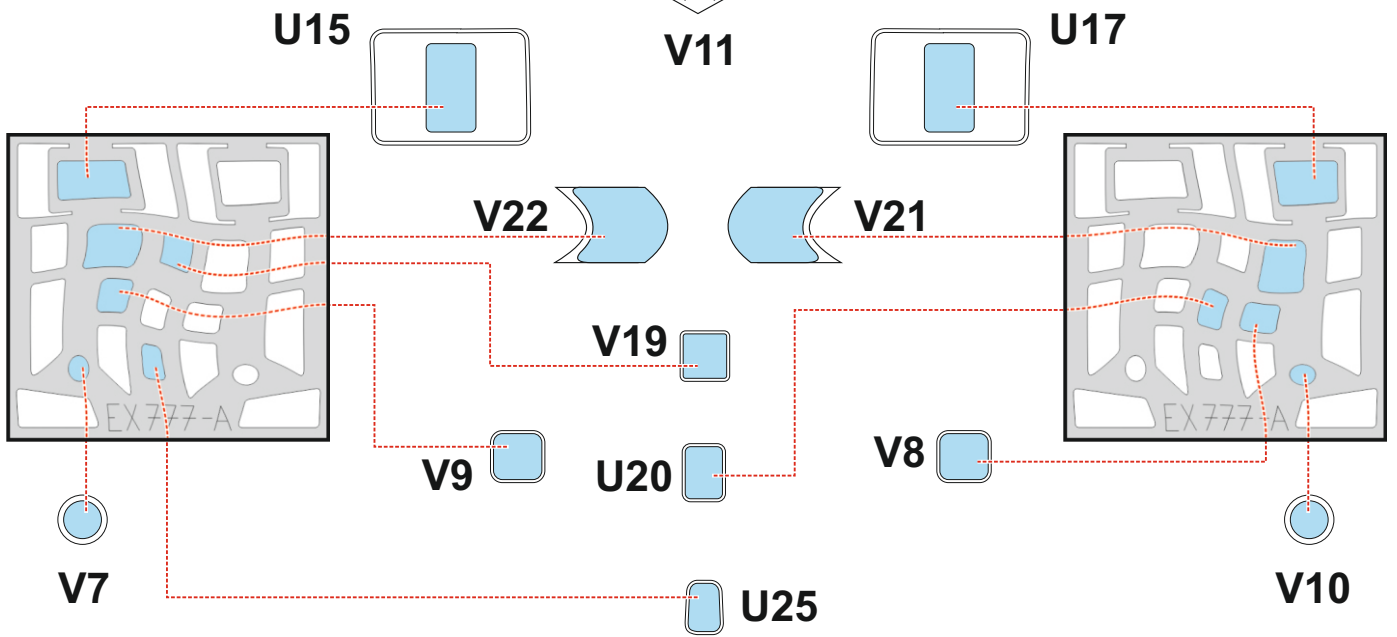

B-17F TFace

EX 778

for
kit **HKM**

scale **1/48**

OUTSIDE

LIQUID MASK

OUTSIDE

OUTSIDE

OUTSIDE

R

R

R

R

LIQUID MASK

LIQUID MASK

INSIDE

INSIDE

INSIDE

V24