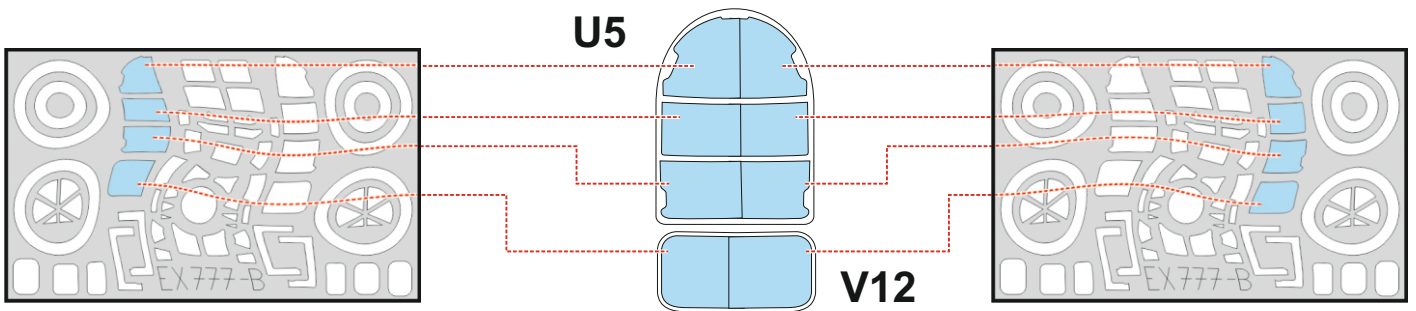

B-17F TFace

EX 778

for
kit **HKM**

scale **1/48**

OUTSIDE

LIQUID MASK

OUTSIDE

OUTSIDE

OUTSIDE

R

R

R

R

LIQUID MASK

LIQUID MASK

INSIDE

INSIDE

INSIDE

V24