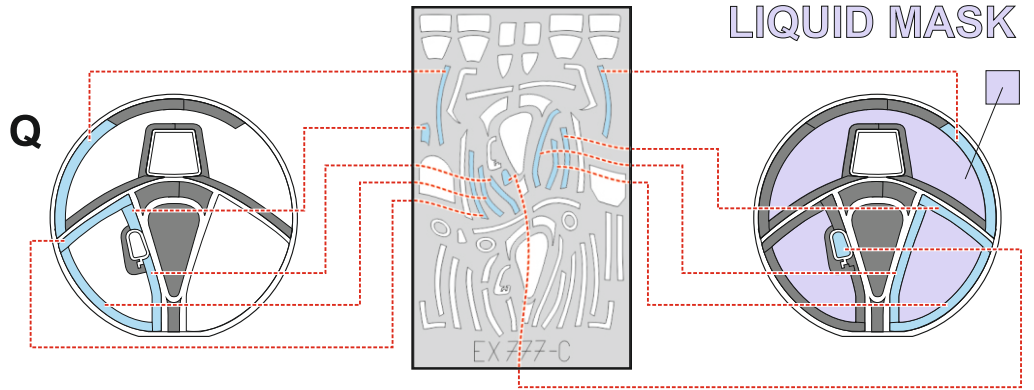

B-17F TFace

EX 778

for
kit **HKM**

scale **1/48**

OUTSIDE

LIQUID MASK

OUTSIDE

OUTSIDE

OUTSIDE

R

R

R

R

LIQUID MASK

LIQUID MASK

INSIDE