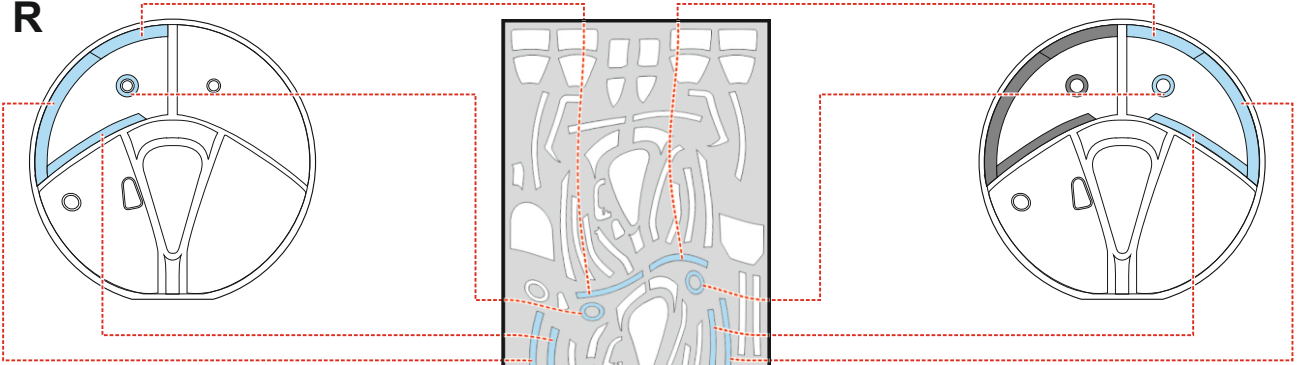

B-17F TFace

EX 778

for
kit **HKM**

scale **1/48**

OUTSIDE

LIQUID MASK

OUTSIDE

OUTSIDE

OUTSIDE

R

R

R

R

LIQUID MASK

LIQUID MASK

INSIDE