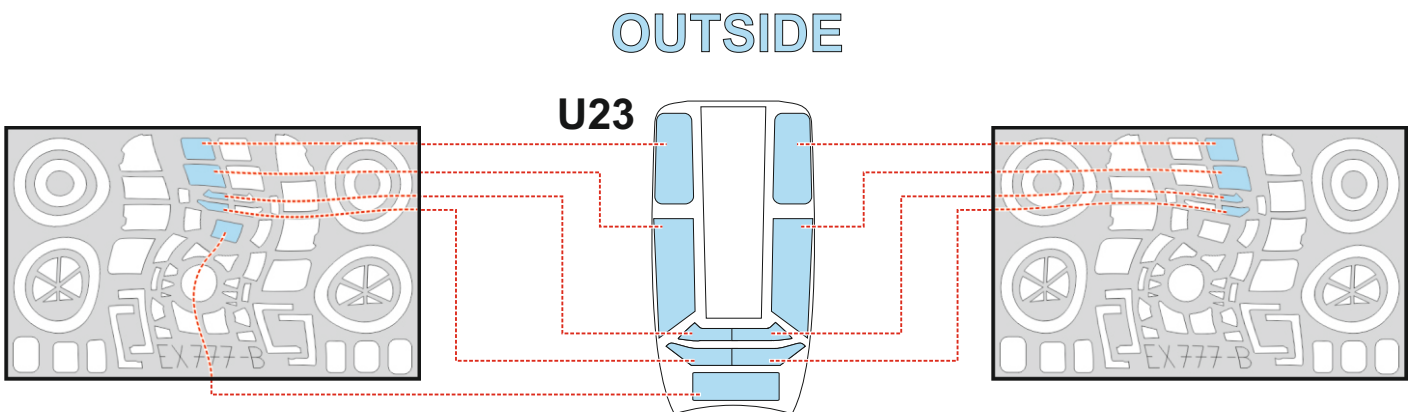

B-17F TFace

EX 778

for
kit **HKM**

scale **1/48**

OUTSIDE

LIQUID MASK

OUTSIDE

OUTSIDE

OUTSIDE

R

R

R

R

LIQUID MASK

LIQUID MASK

INSIDE