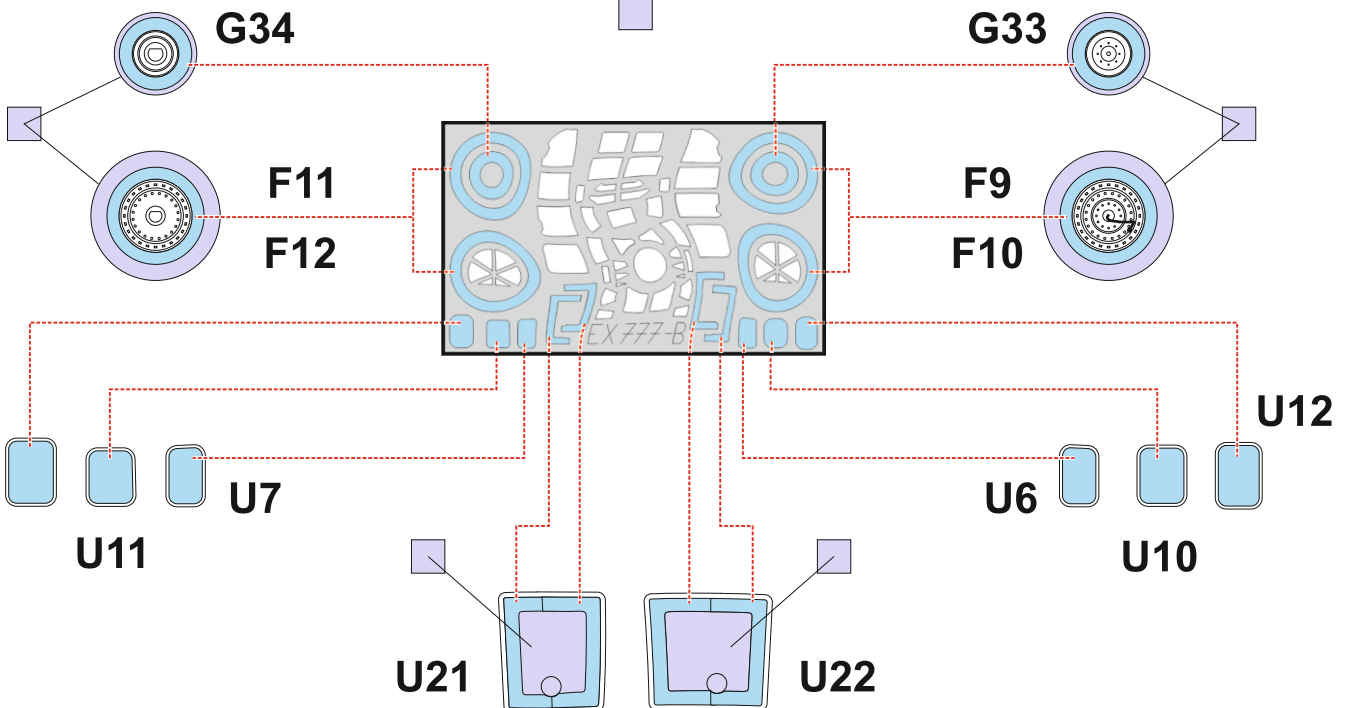

B-17F TFace

EX 778

for
kit **HKM**

scale **1/48**

OUTSIDE

LIQUID MASK

OUTSIDE

OUTSIDE

OUTSIDE

R

R

R

R

LIQUID MASK

LIQUID MASK

INSIDE

INSIDE

INSIDE

V24