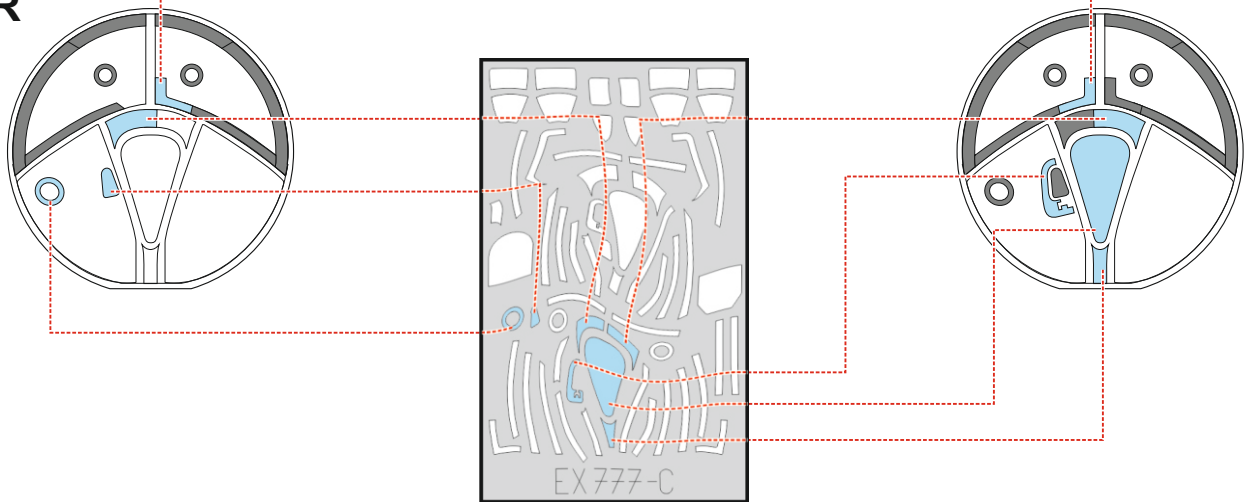

B-17F TFace

EX 778

for
kit **HKM**

scale **1/48**

OUTSIDE

LIQUID MASK

OUTSIDE

OUTSIDE

OUTSIDE

R

R

R

R

LIQUID MASK

LIQUID MASK

INSIDE