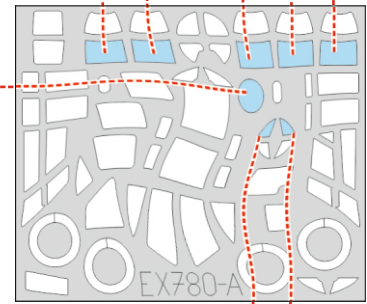

Blenheim Mk.I TFace

for kit **AIRFIX**

scale **1/48**

G6

G6

OUTSIDE

G6

G2

G9

G10

G14

G7

G8

G16

G15

G16