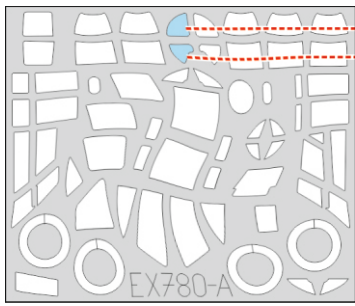

Blenheim Mk.I TFace

for kit **AIRFIX**

scale **1/48**

G6

G6

OUTSIDE

G6

G2

G9

G10

G14

G7

G8

G16

G15

G16