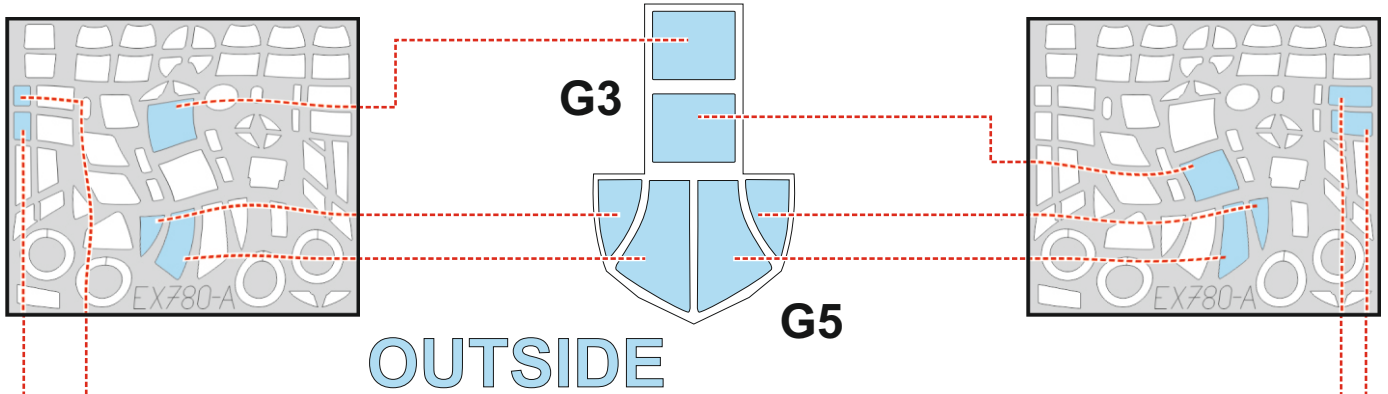

Blenheim Mk.I TFace

for kit **AIRFIX**

scale **1/48**

G6

G6

OUTSIDE

G6

G2

G9

G10

G14

G7

G8

G16

G15

G16