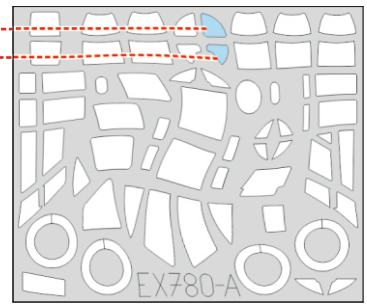

Blenheim Mk.I TFace

for kit **AIRFIX**

scale **1/48**

G6

G6

OUTSIDE

G6

G2

G9

G10

G14

G7

G8

G16

G15

G16