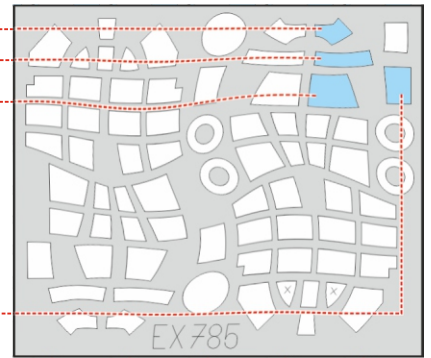

Ju 87D TFace

EX 785

for kit **HASEGAWA / HOBBY 2000**

scale **1/48**

T5

E1

K1

E2

OUTSIDE

LIQUID MASK

T4

T3

T2

LIQUID MASK

T1

INSIDE