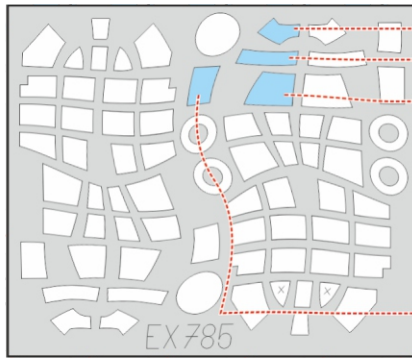

Ju 87D TFace

EX 785

for kit **HASEGAWA / HOBBY 2000**

scale **1/48**

T5

E1

K1

E2

OUTSIDE

LIQUID MASK

T4

T3

T2

LIQUID MASK

T1

INSIDE