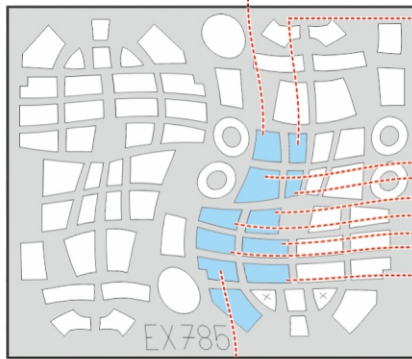

Ju 87D TFace

EX 785

for kit **HASEGAWA / HOBBY 2000**

scale **1/48**

T5

E1

K1

E2

OUTSIDE

LIQUID MASK

T4

T3

T2

LIQUID MASK

T1

INSIDE