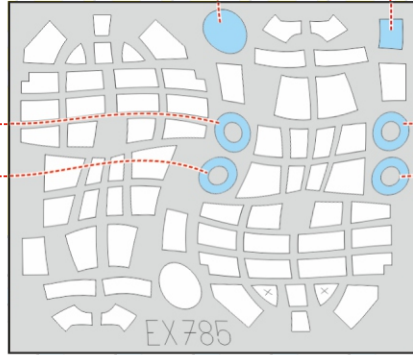

Ju 87D TFace

EX 785

for kit **HASEGAWA / HOBBY 2000**

scale **1/48**

T5

E1

K1

E2

OUTSIDE

LIQUID MASK

T4

T3

T2

LIQUID MASK

T1

INSIDE