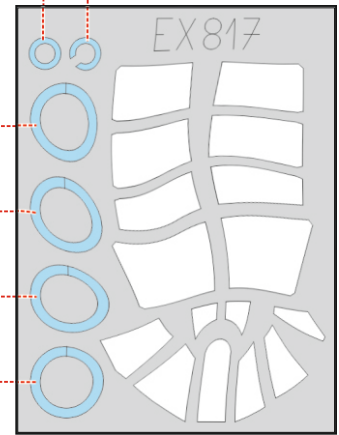

P-40N

EX 817

for kit **ACADEMY**

scale **1/48**

LIQUID MASK 