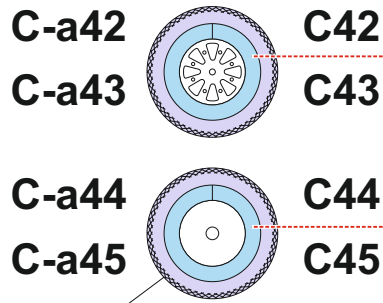

P-40N

EX 817

for kit **ACADEMY**

scale **1/48**

LIQUID MASK 