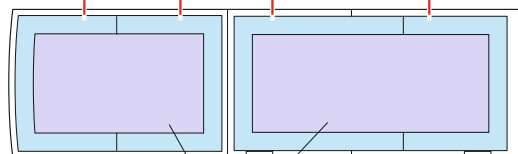

# OV-10A TFace

EX 826

for kit **ICM**

scale **1/48**

OUTSIDE

F4

# INSIDE

LIQUID MASK 