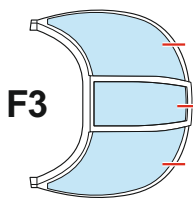

# OV-10A TFace

EX 826

for kit **ICM**

scale **1/48**

OUTSIDE

F4

# INSIDE

LIQUID MASK 