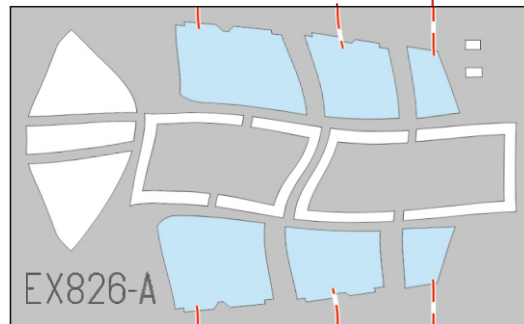

# OV-10A TFace

EX 826

for kit **ICM**

scale **1/48**

OUTSIDE

F4

# INSIDE

LIQUID MASK 