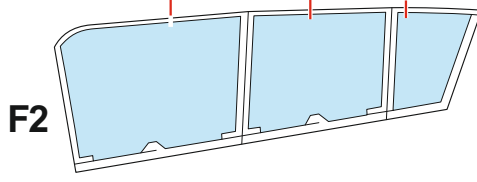

# OV-10A TFace

EX 826

for kit **ICM**

scale **1/48**

OUTSIDE

F4

# INSIDE

LIQUID MASK 