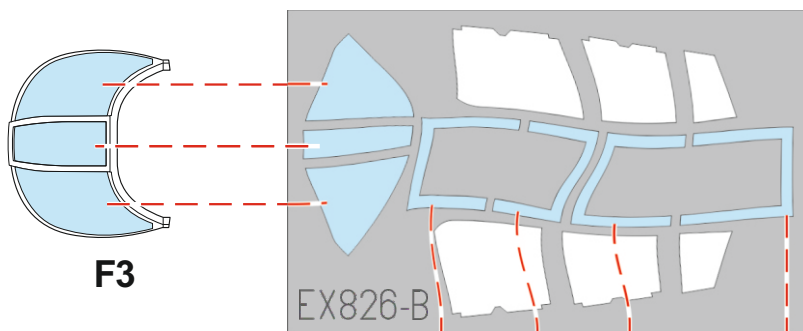

# OV-10A TFace

EX 826

for kit **ICM**

scale **1/48**

OUTSIDE

F4

# INSIDE

LIQUID MASK 