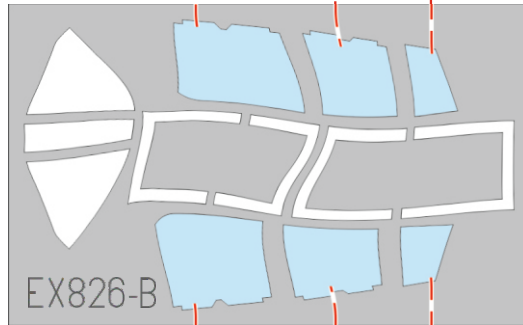

# OV-10A TFace

EX 826

for kit **ICM**

scale **1/48**

OUTSIDE

F4

# INSIDE

LIQUID MASK 