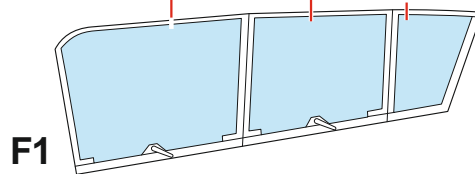

# OV-10A TFace

EX 826

for kit **ICM**

scale **1/48**

OUTSIDE

F4

# INSIDE

LIQUID MASK 