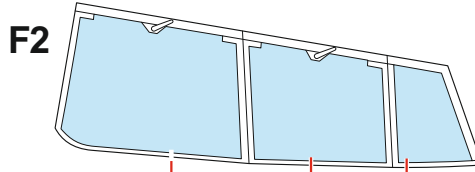

# OV-10A TFace

EX 826

for kit **ICM**

scale **1/48**

OUTSIDE

F4

# INSIDE

LIQUID MASK 