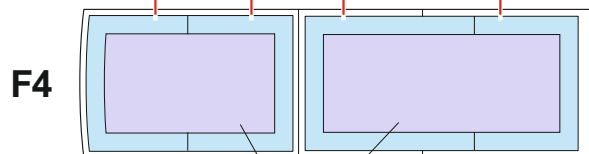

# OV-10A TFace

EX 826

for kit **ICM**

scale **1/48**

OUTSIDE

F4

# INSIDE

LIQUID MASK 