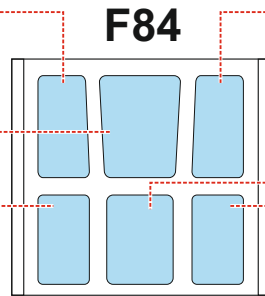

F3F-2 TFace

EX 892

for kit **ACADEMY**

scale **1/48**

C39

OUTSIDE

F84

F83

INSIDE