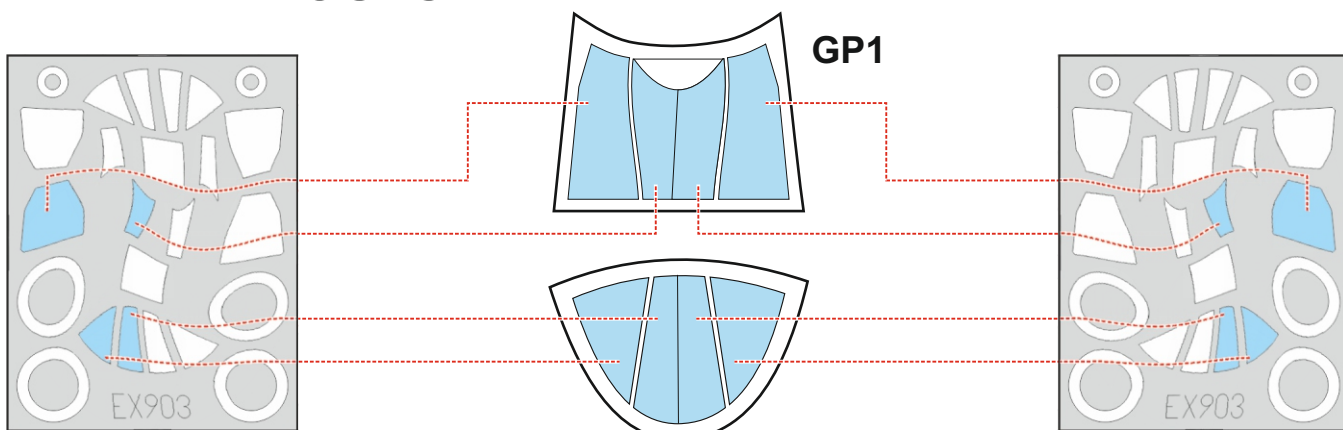

F4U-1A TFace

LIQUID MASK

OUTSIDE

GP2

INSIDE