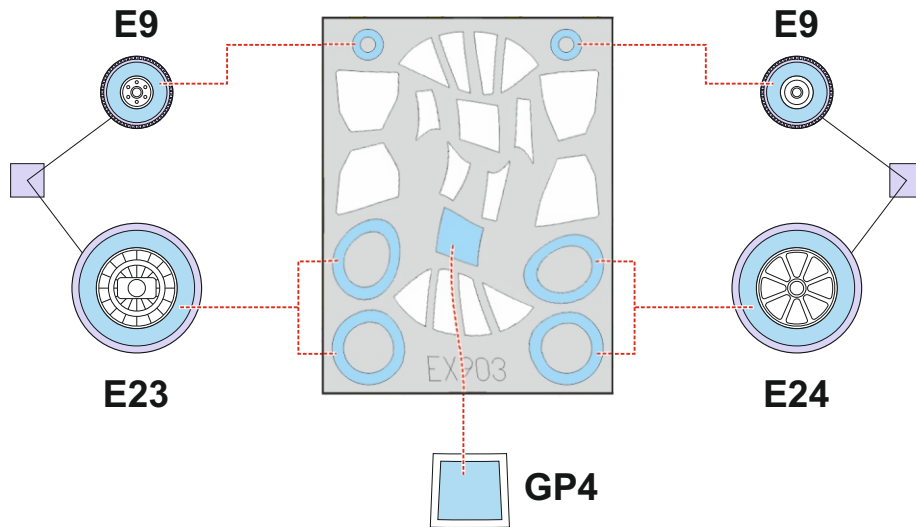

F4U-1A TFace

LIQUID MASK

OUTSIDE

GP2

INSIDE