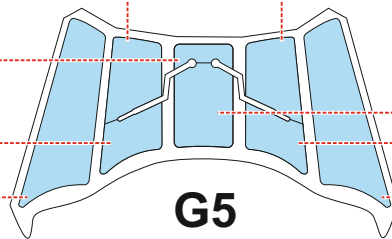

Mi-4 TFace

EX 911

for kit **TRUMPETER**

scale **1/48**

LIQUID MASK

G9

G7

G6

G10

OUTSIDE

G5

H1

H1+G4

G8

G11