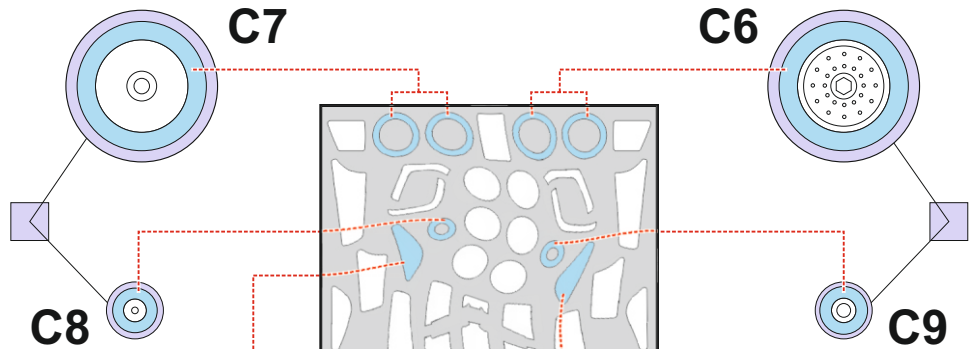

Mi-4 TFace

EX 911

for kit **TRUMPETER**

scale **1/48**

LIQUID MASK

G9

G7

G6

G10

OUTSIDE

G5

H1

H1+G4

G8

G11