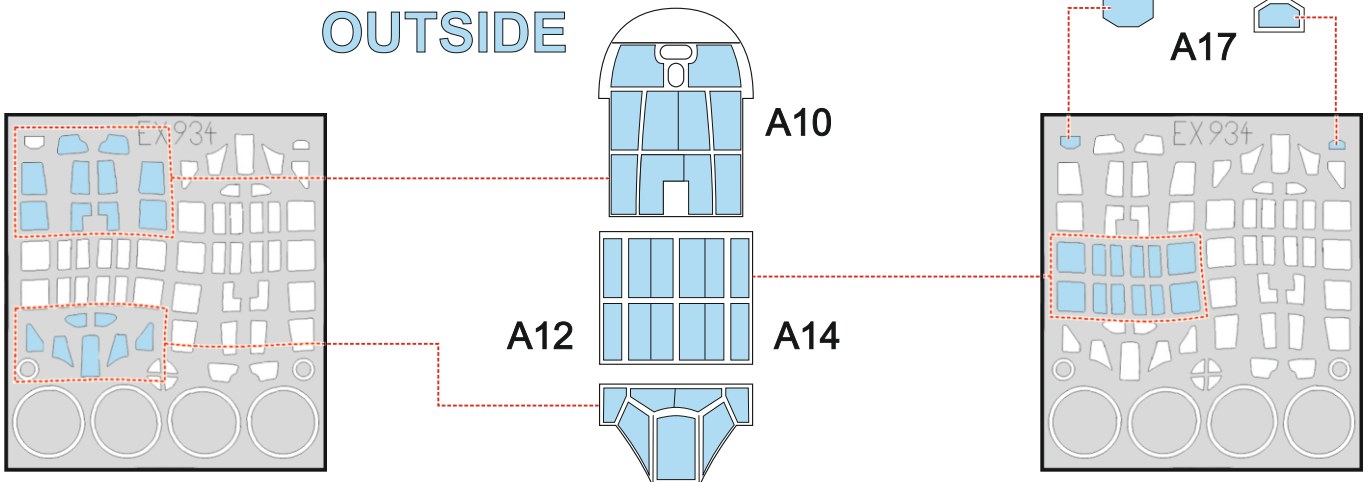

A6M2-N Rufe TFace

LIQUID MASK

OUTSIDE

A4

INSIDE