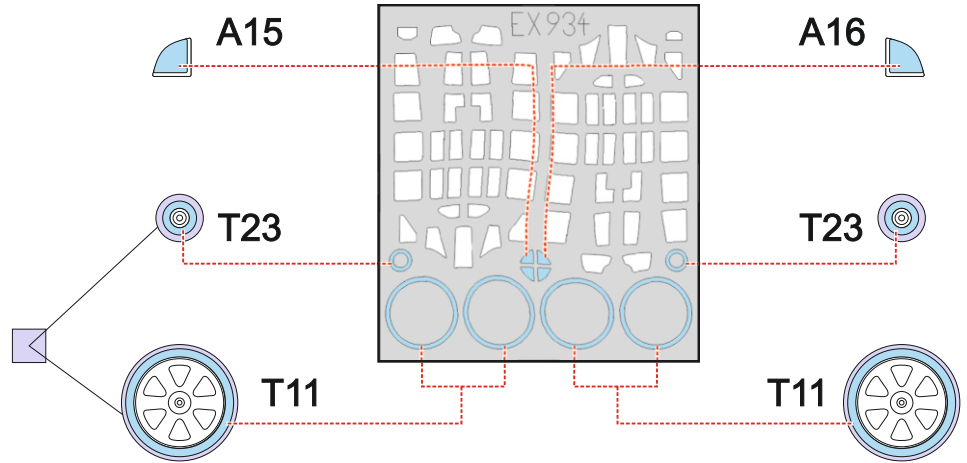

A6M2-N Rufe TFace

LIQUID MASK

OUTSIDE

A4

INSIDE