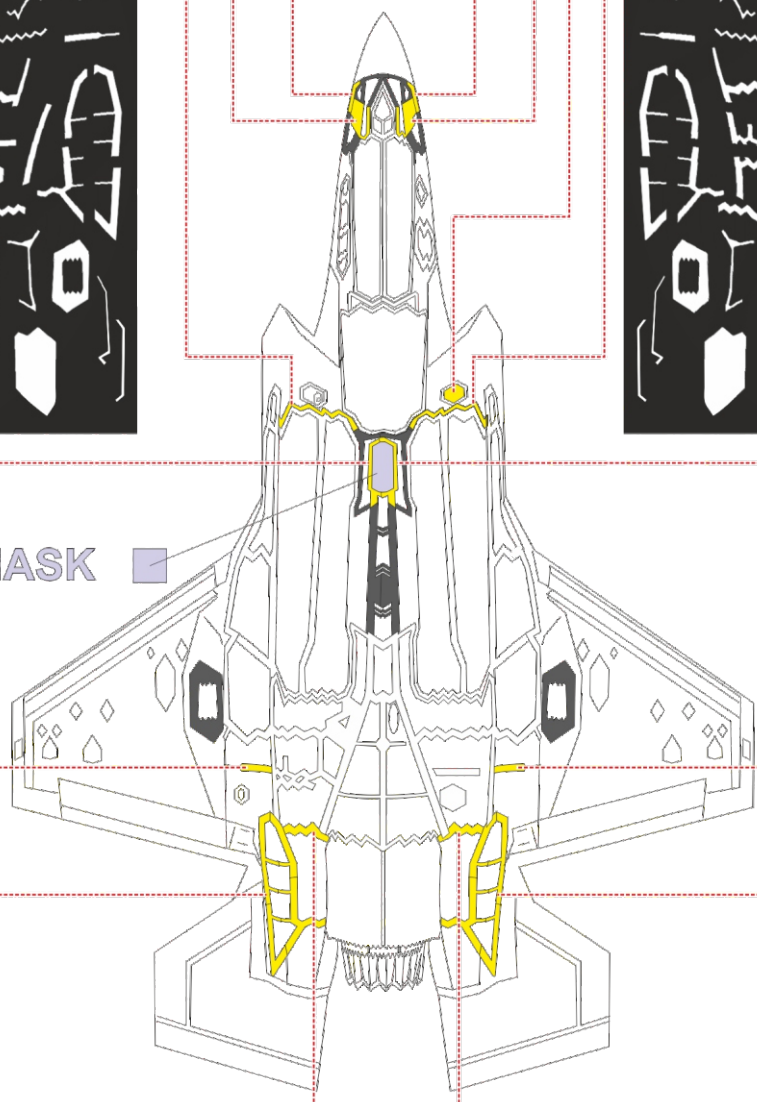

F-35B RAM coating

EX 968

for kit **ITALERI**

scale **1/48**

1B

LIQUID MASK 

1B

EX 968