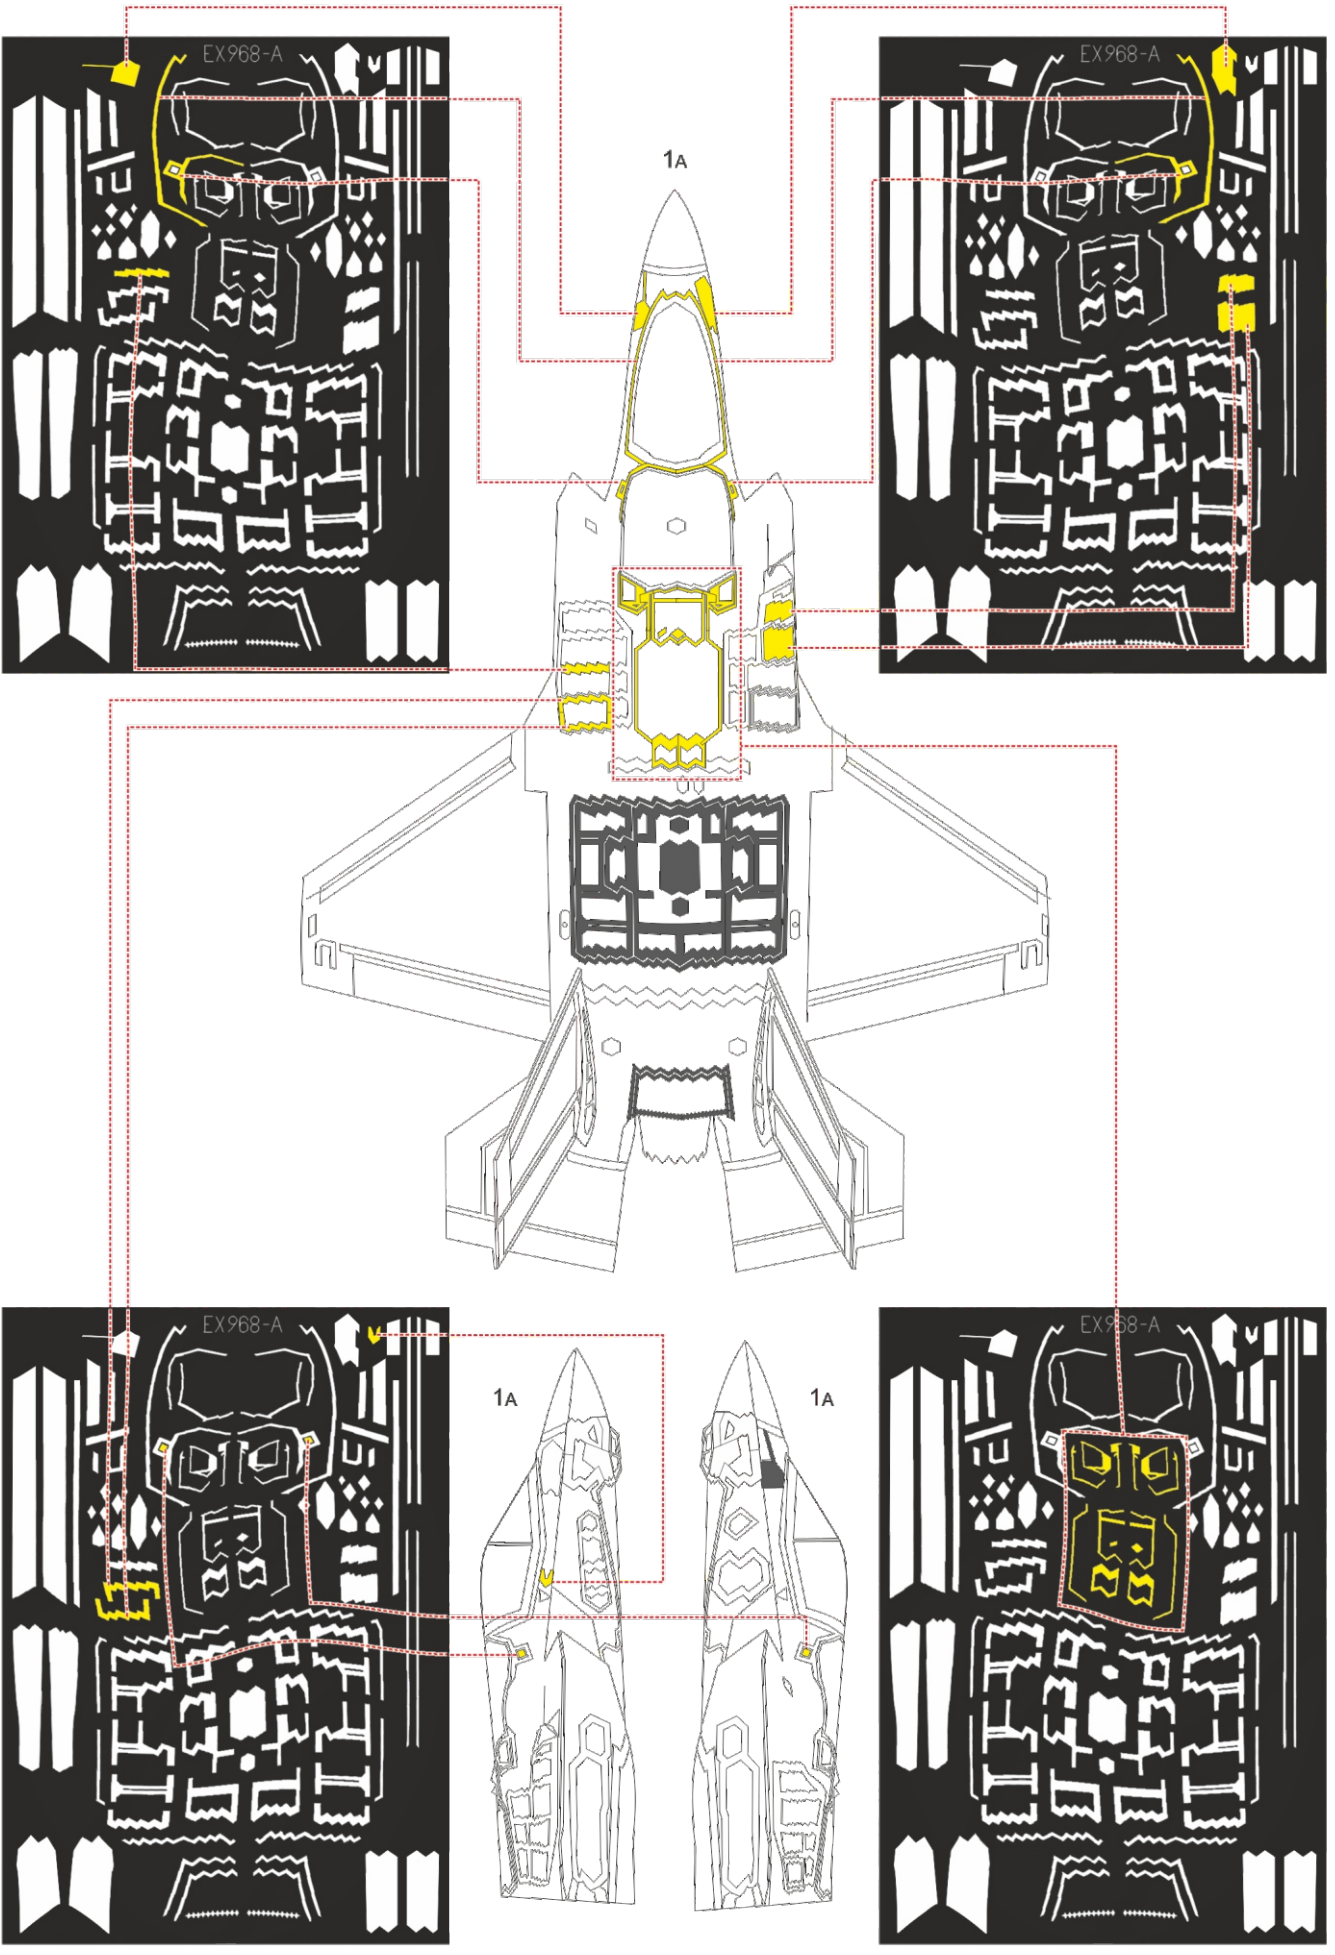

F-35B RAM coating

EX 968

for kit **ITALERI**

scale **1/48**

1B

LIQUID MASK 

1B

EX 968