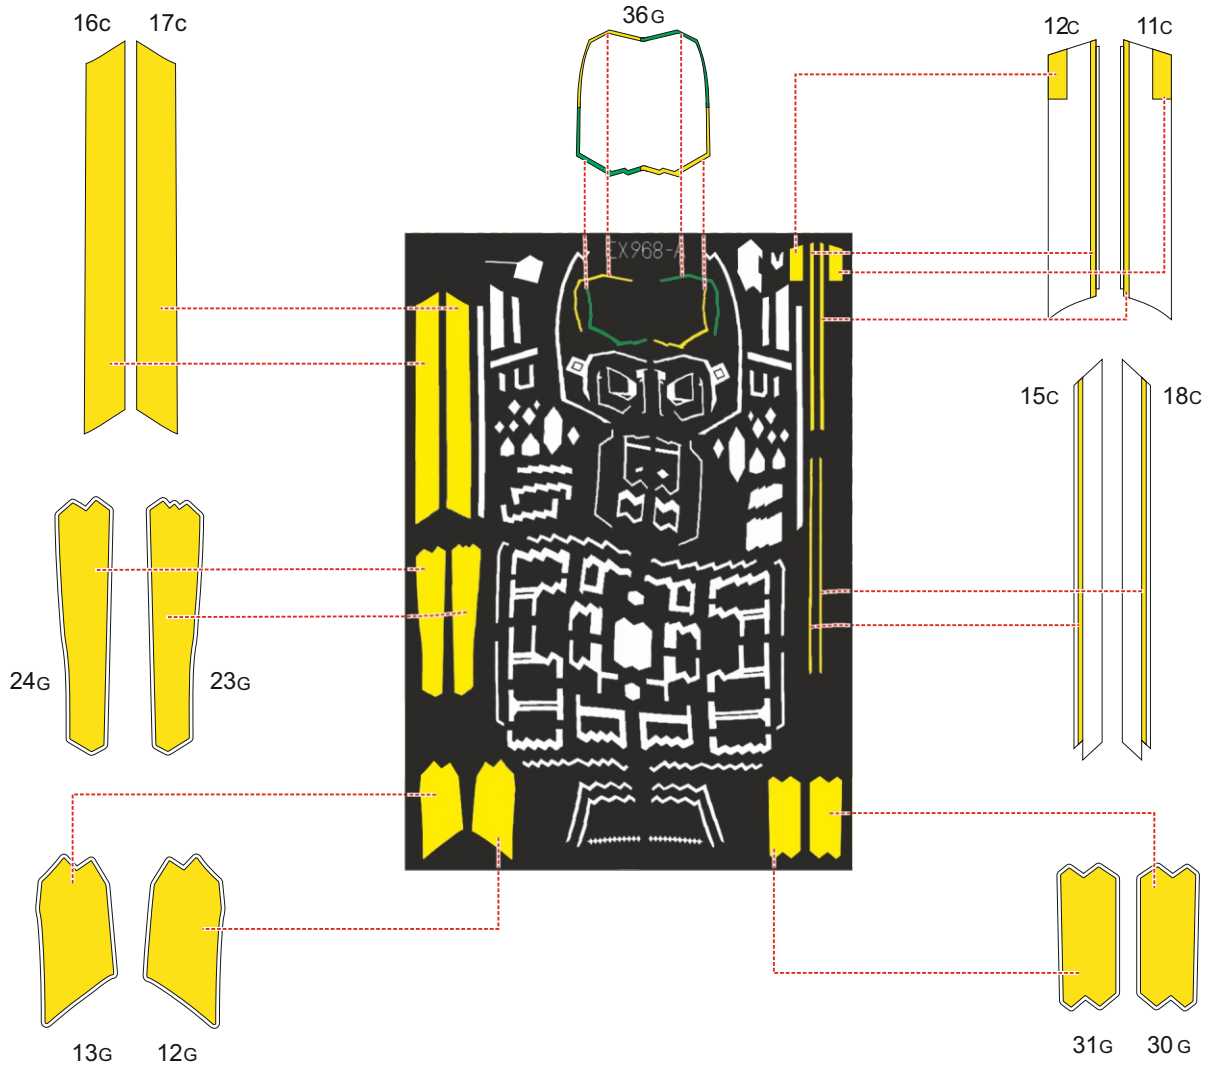

F-35B RAM coating

EX 968

for kit **ITALERI**

scale **1/48**

1B

LIQUID MASK 

1B

EX 968