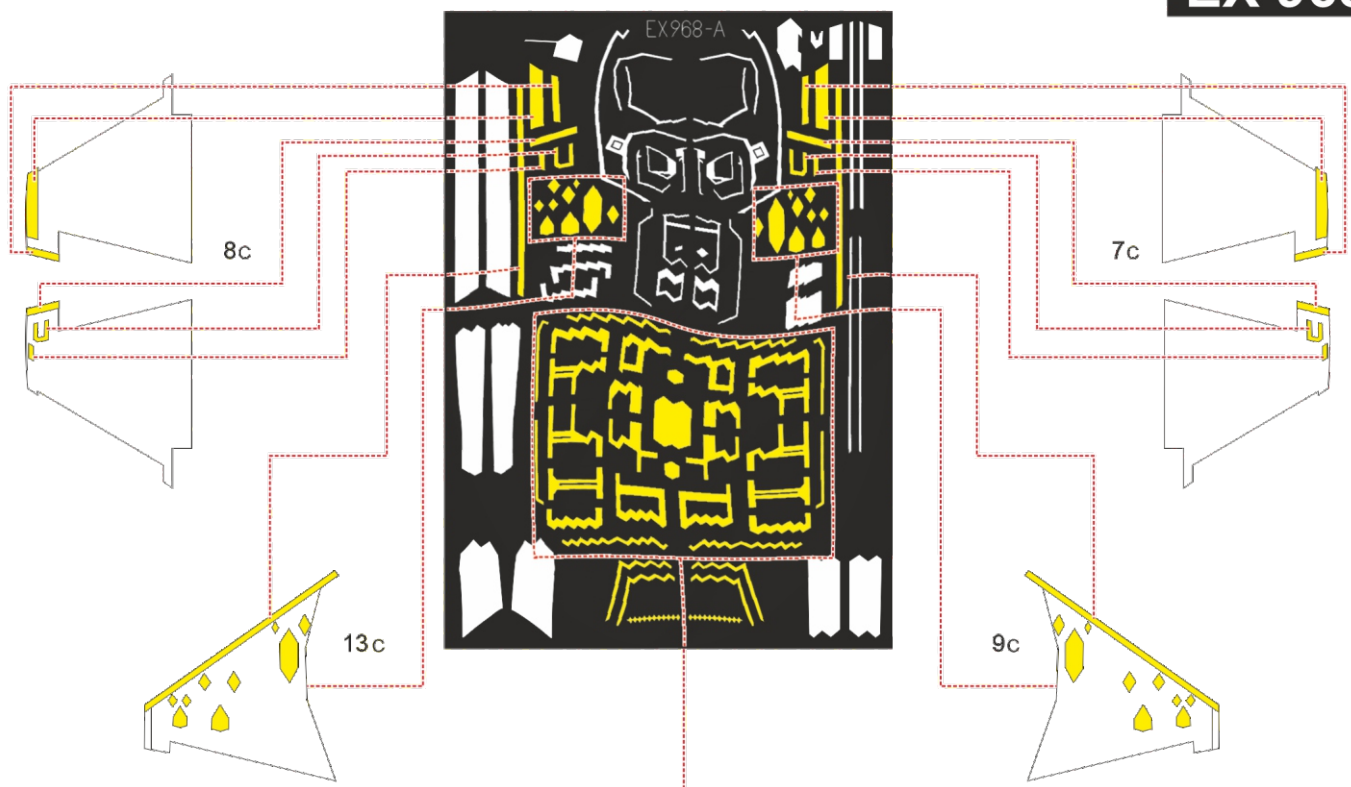

F-35B RAM coating

EX 968

for kit **ITALERI**

scale **1/48**

1B

LIQUID MASK 

1B

EX 968