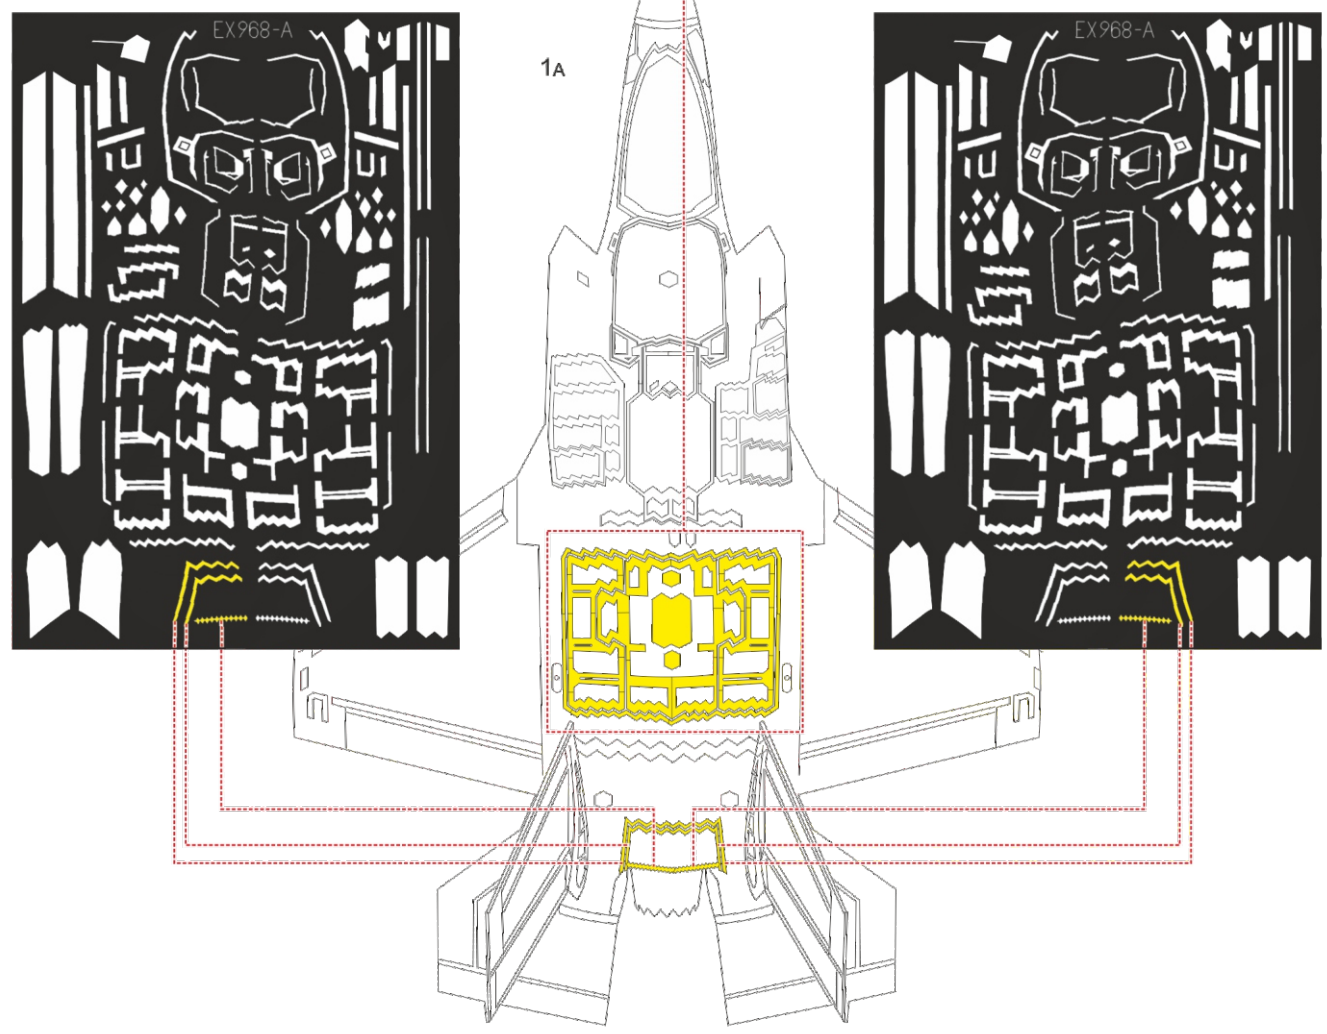

F-35B RAM coating

EX 968

for kit **ITALERI**

scale **1/48**

1B

LIQUID MASK 

1B

EX 968