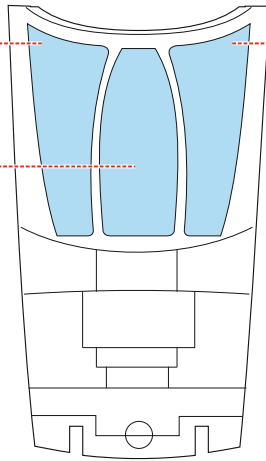

F-14B windshield TFace

for kit **GREAT WALL HOBBY**

scale **1/48**

OUTSIDE

K6

INSIDE