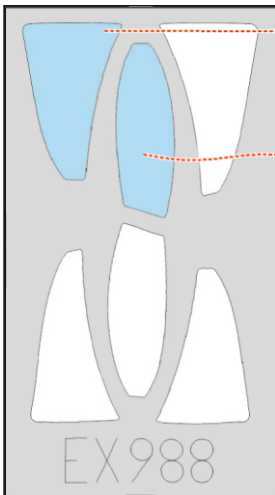

F-14B windshield TFace

for kit **GREAT WALL HOBBY**

scale **1/48**

OUTSIDE

K6

INSIDE