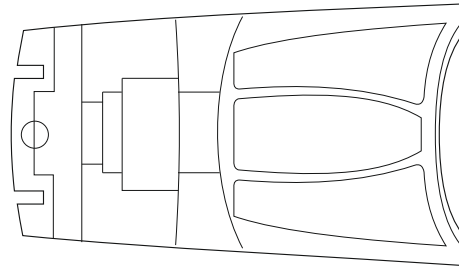

F-14B windshield TFace

for kit **GREAT WALL HOBBY**

scale **1/48**

OUTSIDE

K6

INSIDE