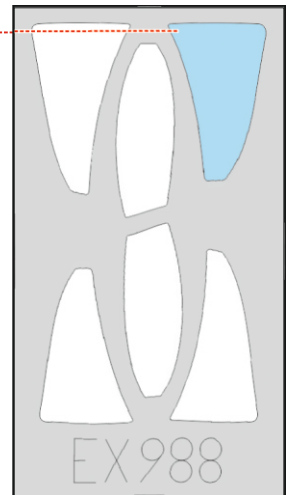

F-14B windshield TFace

for kit **GREAT WALL HOBBY**

scale **1/48**

OUTSIDE

K6

INSIDE