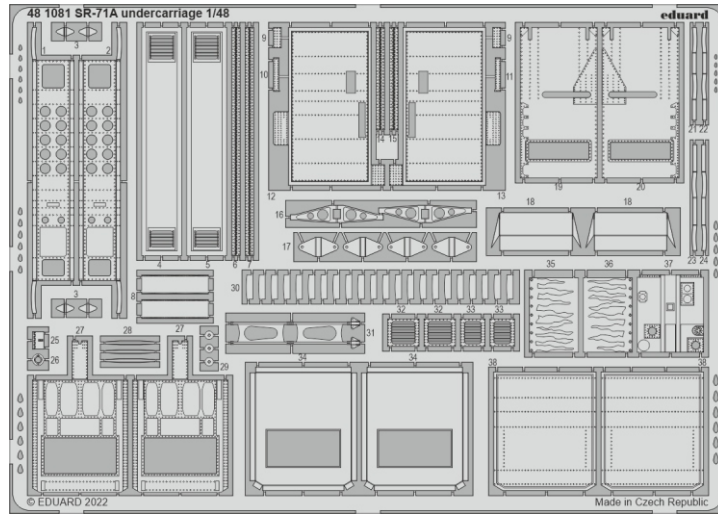

2 sets

F124+F123

F121+F122

3 12 pcs

2 12 pcs

**Related products: 48 1081 SR-71A undercarriage 1/48**

**Related products: 48 1083 SR-71A grilles 1/48**