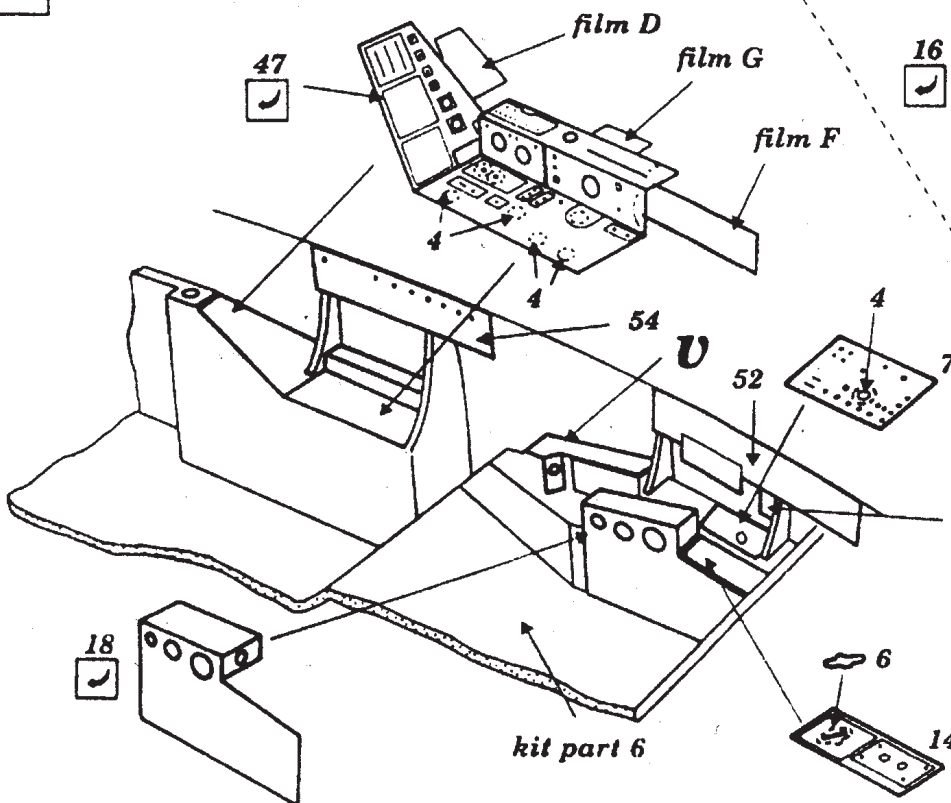

Buccaneer interior

48 132

1/48 scale detail set for Airfix kit

- OPPOSITE SIDE
- REMOVE
- BEND
- OPTION

A EJECTION SEAT *kit part 54*

B PILOT'S INSTRUMENT PANEL

C PILOT'S PEDALS

D

E LEFT SIDE -ASSEMBLY

n

o

m

p

r

s

t

F RIGHT SIDE -ASSEMBLY

u

U

G INSTRUMENT PANEL - REAR COCKPIT

H CANOPY & CANOPY LOCKS

I WINDSHIELDS

GUNSIGHT