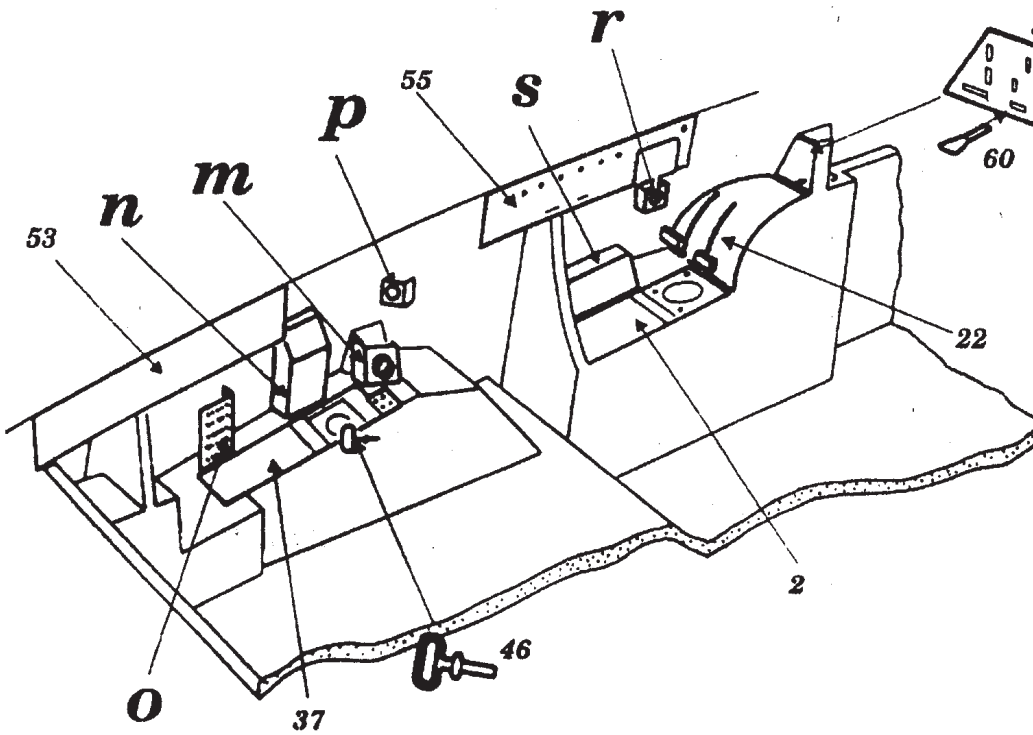

Buccaneer interior

48 132

1/48 scale detail set for Airfix kit

- OPPOSITE SIDE
- REMOVE
- BEND
- OPTION

A EJECTION SEAT *kit part 54*

B PILOT'S INSTRUMENT PANEL

C PILOT'S PEDALS

D

E LEFT SIDE -ASSEMBLY

n

o

m

p

r

s

t

F RIGHT SIDE -ASSEMBLY

u

U

G INSTRUMENT PANEL - REAR COCKPIT

H CANOPY & CANOPY LOCKS

I WINDSHIELDS

GUNSIGHT