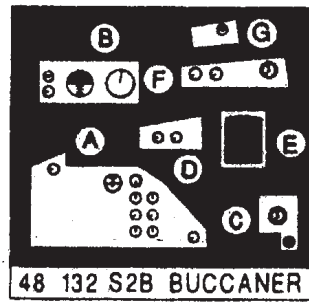

Buccaneer interior

48 132

1/48 scale detail set for Airfix kit

- OPPOSITE SIDE
- REMOVE
- BEND
- OPTION

A EJECTION SEAT *kit part 54*

B PILOT'S INSTRUMENT PANEL

C PILOT'S PEDALS

D

E LEFT SIDE -ASSEMBLY

n

o

m

p

r

s

t

F RIGHT SIDE -ASSEMBLY

u

U

G INSTRUMENT PANEL - REAR COCKPIT

H CANOPY & CANOPY LOCKS

I WINDSHIELDS

GUNSIGHT