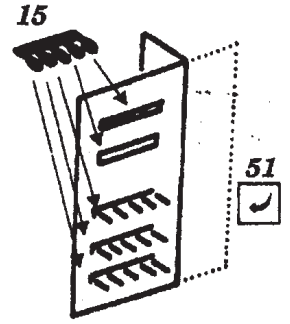

Buccaneer interior

48 132

1/48 scale detail set for Airfix kit

- OPPOSITE SIDE
- REMOVE
- BEND
- OPTION

A EJECTION SEAT *kit part 54*

B PILOT'S INSTRUMENT PANEL

C PILOT'S PEDALS

D

E LEFT SIDE -ASSEMBLY

n

o

m

p

r

s

t

F RIGHT SIDE -ASSEMBLY

u

U

G INSTRUMENT PANEL - REAR COCKPIT

H CANOPY & CANOPY LOCKS

I WINDSHIELDS

GUNSIGHT