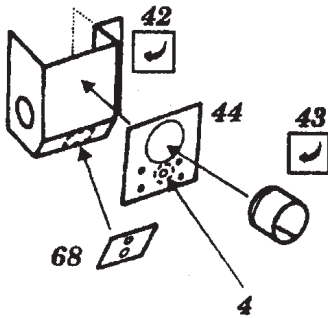

Buccaneer interior

48 132

1/48 scale detail set for Airfix kit

- OPPOSITE SIDE
- REMOVE
- BEND
- OPTION

A EJECTION SEAT *kit part 54*

B PILOT'S INSTRUMENT PANEL

C PILOT'S PEDALS

D

E LEFT SIDE -ASSEMBLY

n

o

m

p

r

s

t

F RIGHT SIDE -ASSEMBLY

u

U

G INSTRUMENT PANEL - REAR COCKPIT

H CANOPY & CANOPY LOCKS

I WINDSHIELDS

GUNSIGHT