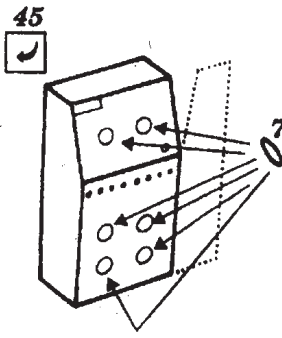

Buccaneer interior

48 132

1/48 scale detail set for Airfix kit

- OPPOSITE SIDE
- REMOVE
- BEND
- OPTION

A EJECTION SEAT *kit part 54*

B PILOT'S INSTRUMENT PANEL

C PILOT'S PEDALS

D

E LEFT SIDE -ASSEMBLY

n

o

m

p

r

s

t

F RIGHT SIDE -ASSEMBLY

u

U

G INSTRUMENT PANEL - REAR COCKPIT

H CANOPY & CANOPY LOCKS

I WINDSHIELDS

GUNSIGHT