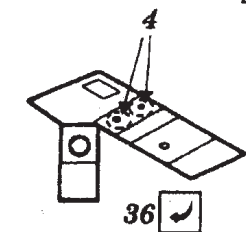

Buccaneer interior

48 132

1/48 scale detail set for Airfix kit

- OPPOSITE SIDE
- REMOVE
- BEND
- OPTION

A EJECTION SEAT *kit part 54*

B PILOT'S INSTRUMENT PANEL

C PILOT'S PEDALS

D

E LEFT SIDE -ASSEMBLY

n

o

m

p

r

s

t

F RIGHT SIDE -ASSEMBLY

u

U

G INSTRUMENT PANEL - REAR COCKPIT

H CANOPY & CANOPY LOCKS

I WINDSHIELDS

GUNSIGHT