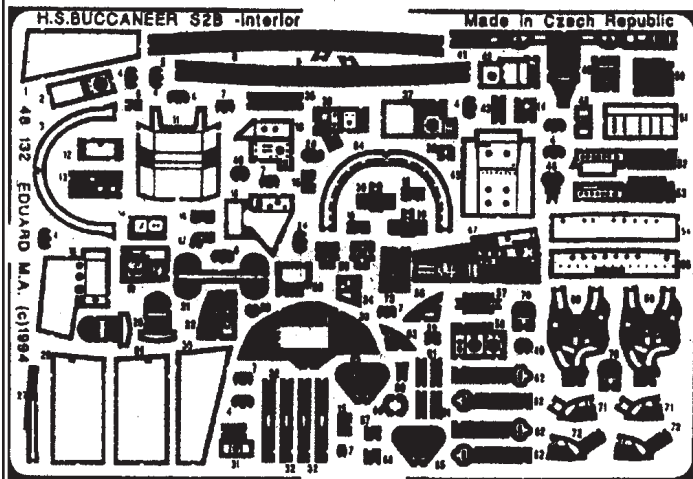

Buccaneer interior

48 132

1/48 scale detail set for Airfix kit

- OPPOSITE SIDE
- REMOVE
- BEND
- OPTION

A EJECTION SEAT *kit part 54*

B PILOT'S INSTRUMENT PANEL

C PILOT'S PEDALS

D

E LEFT SIDE -ASSEMBLY

n

o

m

p

r

s

t

F RIGHT SIDE -ASSEMBLY

u

U

G INSTRUMENT PANEL - REAR COCKPIT

H CANOPY & CANOPY LOCKS

I WINDSHIELDS

GUNSIGHT