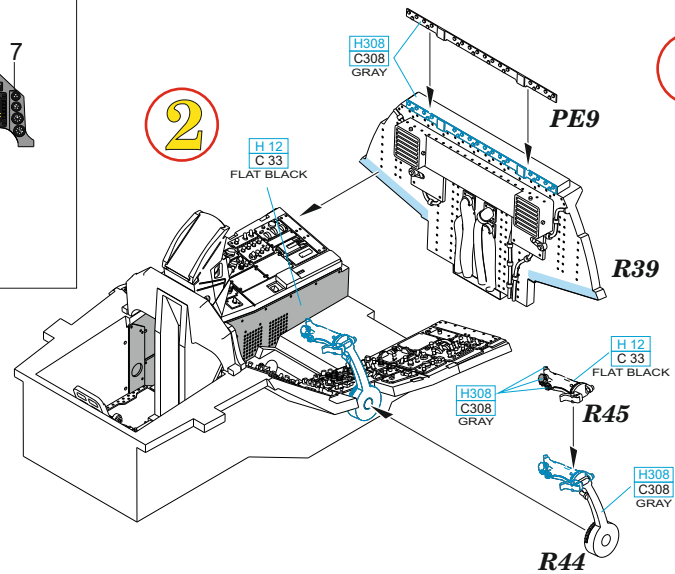

A

Photoetched parts numbers according to 648955-LEPT2

DECALS

DECALS

film A

1

2

3

DECALS