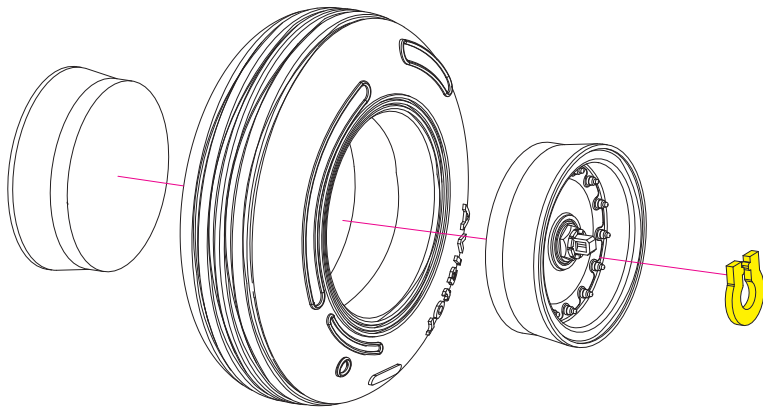

RESIN PARTS
FOR SCALE PLASTIC KITS

UH-60 BLACK HAWK, MH-60 (G, L),
HH-60 (G, M, P), UH-60 (A, L, P) S-70A-27 (55)
WHEELS SET (WEIGHTED)

INSTRUCTION **RS48-0044**

general issues: info@reskit.com.au / claim resolution: claims@reskit.com.au