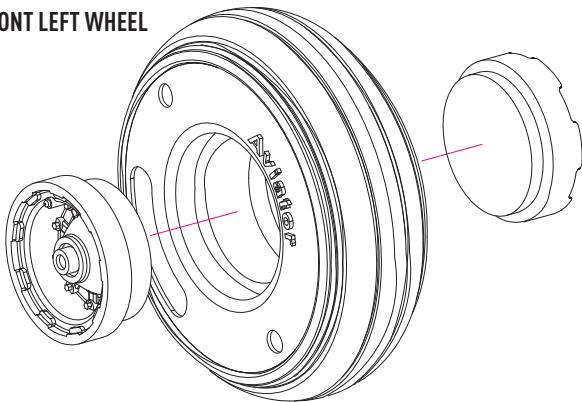

 fb.com/reskit.official

 instagram.com/reskit_official

 pinterest.com/reskit_official

RESIN PARTS
FOR SCALE PLASTIC KITS

CH-53 (G, E, J) / MH-53M WHEELS SET

INSTRUCTION **RS48-0063**

FRONT LEFT WHEEL

general issues: info@reskit.com.ua / claim resolution: claims@reskit.com.ua