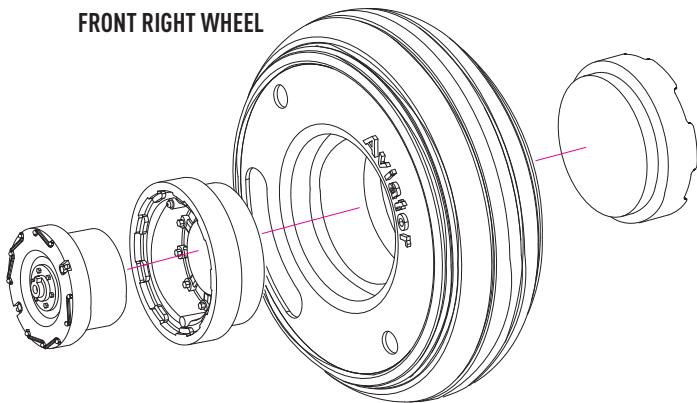

RESIN PARTS
FOR SCALE PLASTIC KITS

CH-53 (G, E, J) / MH-53M WHEELS SET

INSTRUCTION **RS48-0063**

FRONT RIGHT WHEEL

general issues: info@reskit.com.ua / claim resolution: claims@reskit.com.ua

RESKIT-MODELS.COM

 fb.com/reskit.official

 instagram.com/reskit_official

 pinterest.com/reskit_official

RESIN PARTS
FOR SCALE PLASTIC KITS

CH-53 (G, E, J) / MH-53M WHEELS SET

INSTRUCTION **RS48-0063**

FRONT LEFT WHEEL

general issues: info@reskit.com.ua / claim resolution: claims@reskit.com.ua