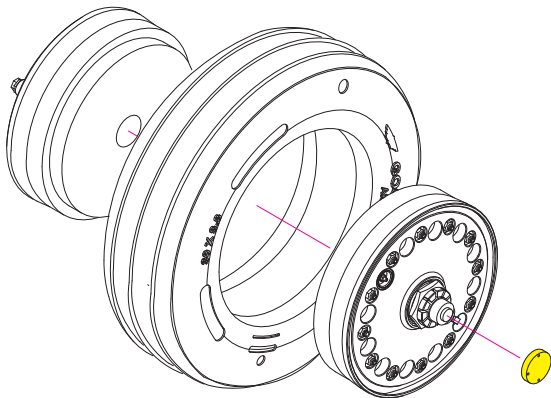

RESIN PARTS
FOR SCALE PLASTIC KITS

F-106B "DELTA DART" WHEELS SET

INSTRUCTION **RS48-0075**

general issues: info@reskit.com.ua / claim resolution: claims@reskit.com.ua

RESKIT-MODELS.COM

 fb.com/reskit.official