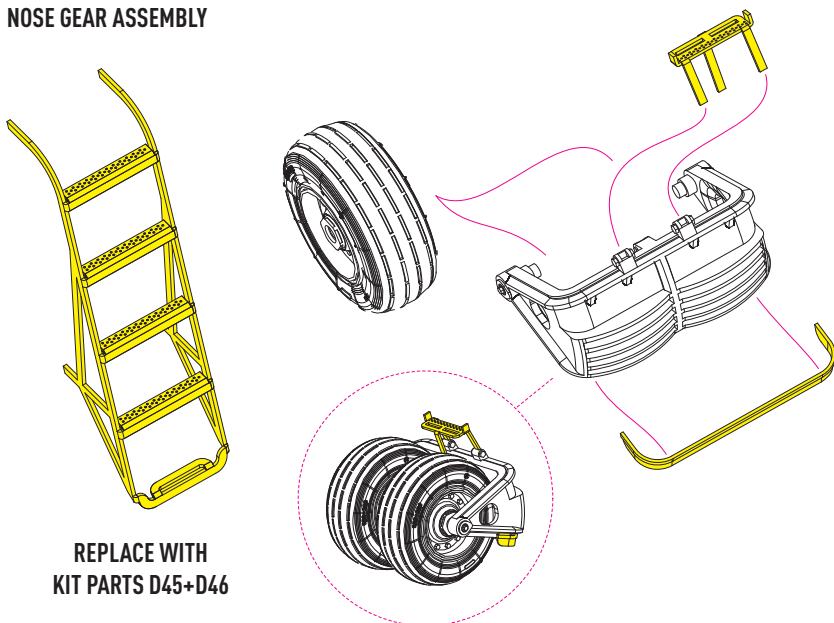

NOSE WHEEL ASSEMBLY

MAIN WHEEL ASSEMBLY

BENDED PHOTOETCHED PARTS

NOSE GEAR ASSEMBLY

**REPLACE WITH
KIT PARTS D45+D46**