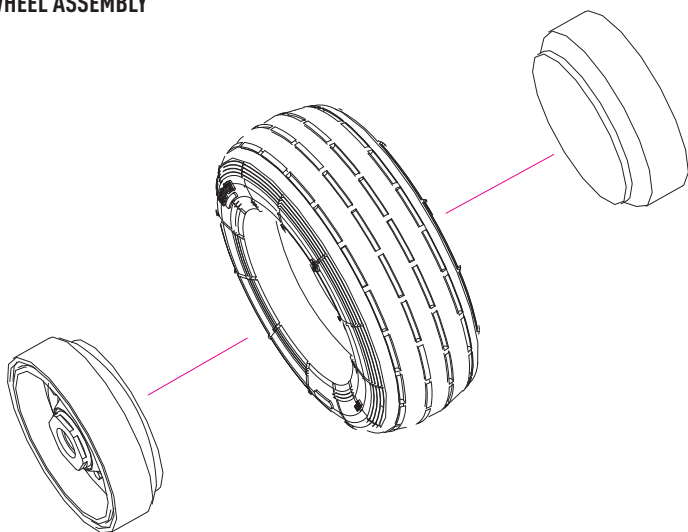

NOSE WHEEL ASSEMBLY

MAIN WHEEL ASSEMBLY

BENDED PHOTOETCHED PARTS

NOSE GEAR ASSEMBLY

**REPLACE WITH
KIT PARTS D45+D46**