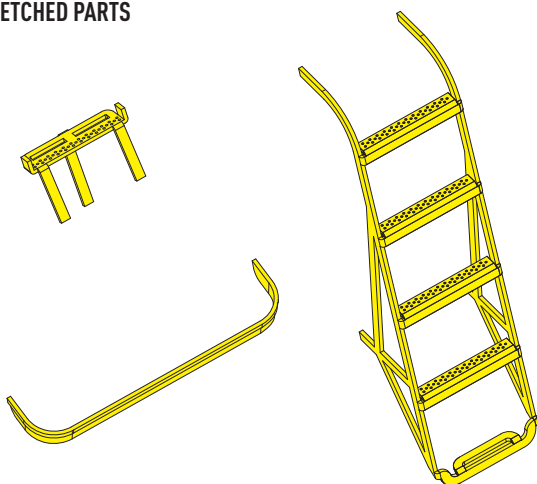

NOSE WHEEL ASSEMBLY

MAIN WHEEL ASSEMBLY

BENDED PHOTOETCHED PARTS

NOSE GEAR ASSEMBLY

**REPLACE WITH
KIT PARTS D45+D46**