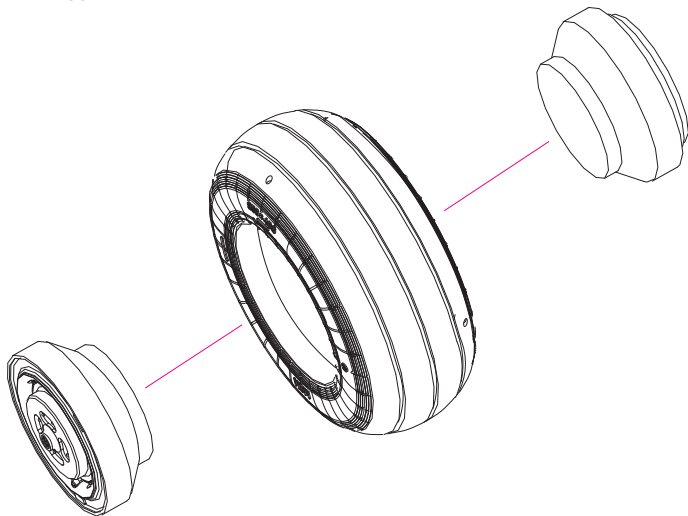

NOSE WHEEL ASSEMBLY

MAIN WHEEL ASSEMBLY

BENDED PHOTOETCHED PARTS

NOSE GEAR ASSEMBLY

**REPLACE WITH
KIT PARTS D45+D46**