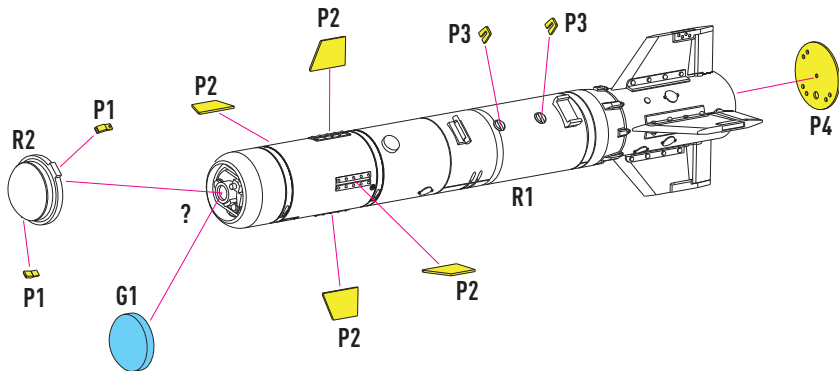

RESIN PARTS
FOR SCALE PLASTIC KITS

KAB-500KR (500 KG) GUIDED BOMBS (2 PCS)

SU-24, SU-34, SU-30, SU-39, MIG-27, YAK-130

INSTRUCTION **RS48-0100**

general issues: info@reskit.com.ua / claim resolution: claims@reskit.com.ua

RESKIT-MODELS.COM

 fb.com/reskit.official

 instagram.com/reskit_official

 pinterest.com/reskit_official

RESIN PARTS
FOR SCALE PLASTIC KITS

KAB-500KR (500 KG) GUIDED BOMBS (2 PCS)

SU-24, SU-34, SU-30, SU-39, MIG-27, YAK-130