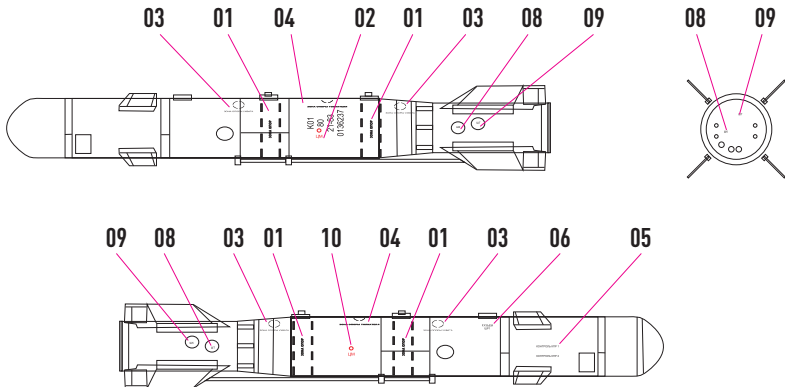

KAB-500KR (500 KG) GUIDED BOMBS (2 PCS)

SU-24, SU-34, SU-30, SU-39, MIG-27, YAK-130

DECAL INSTRUCTION **RS48-0100**

general issues: info@reskit.com.ua / claim resolution: claims@reskit.com.ua

RESKIT-MODELS.COM

fb.com/reskit.official

instagram.com/reskit_official

pinterest.com/reskit_official