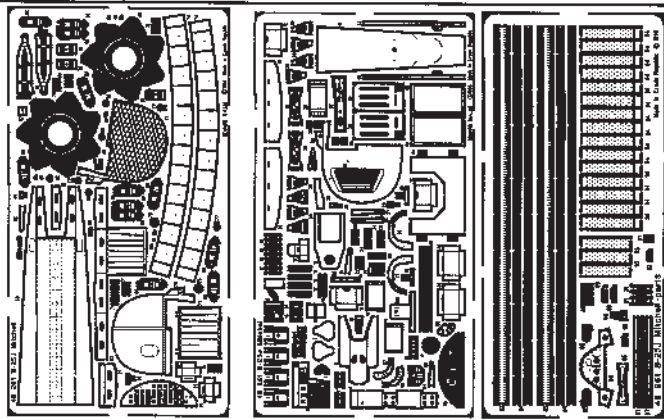

# B-25J Mitchell

1/48 scale detail set for Monogram kit

-  OPPOSITE SIDE
-  REMOVE
-  BEND
-  REPLACE
-  GRIND
-  OPTION

## A COCKPIT