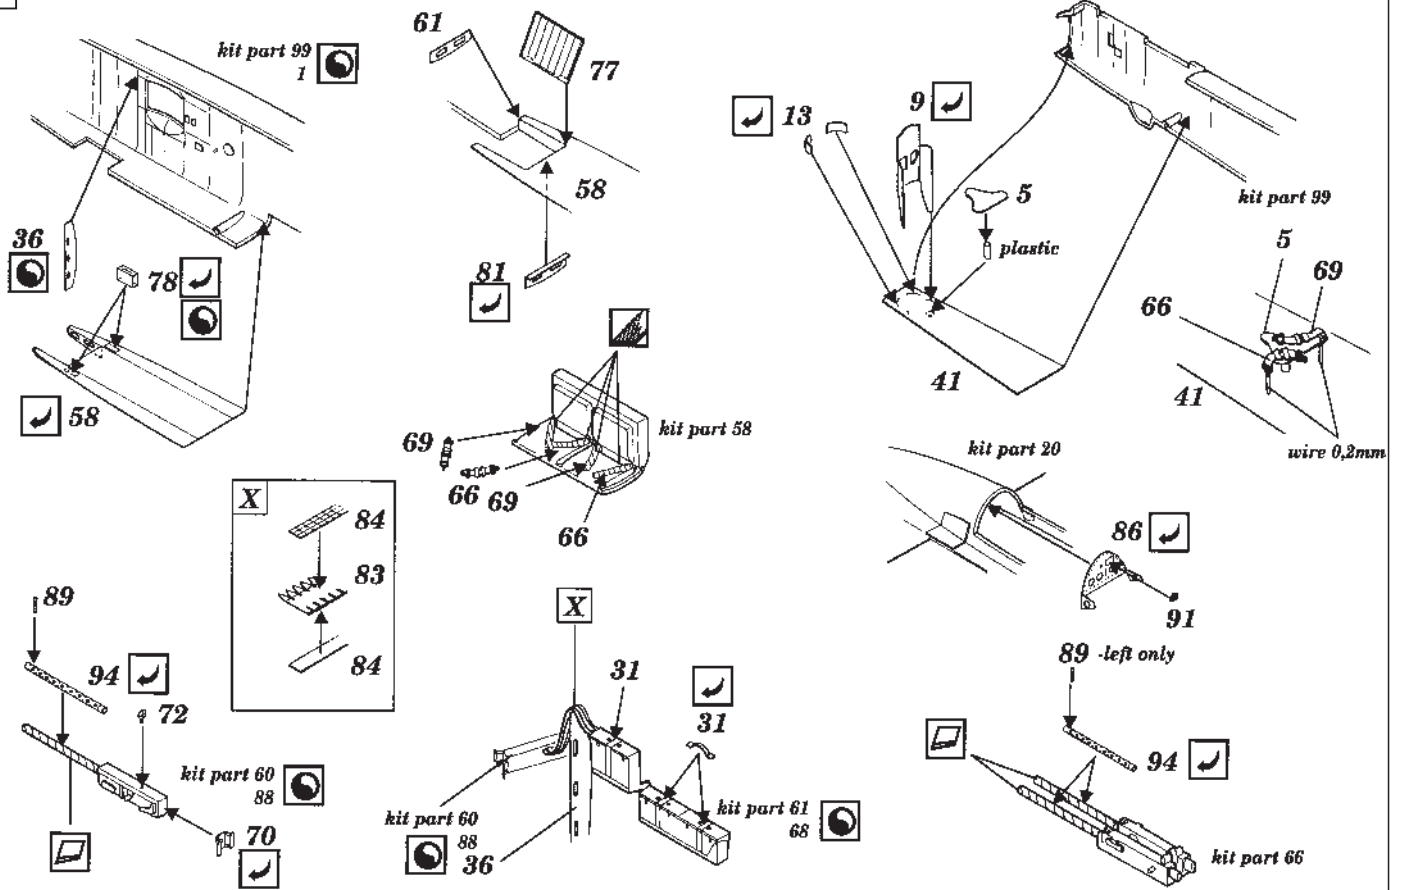

B INTERIOR

C BOMBARDIER'S POSITION

Parts 111,112 -for attack version only - kit 5507

D TURRET

E STEPS