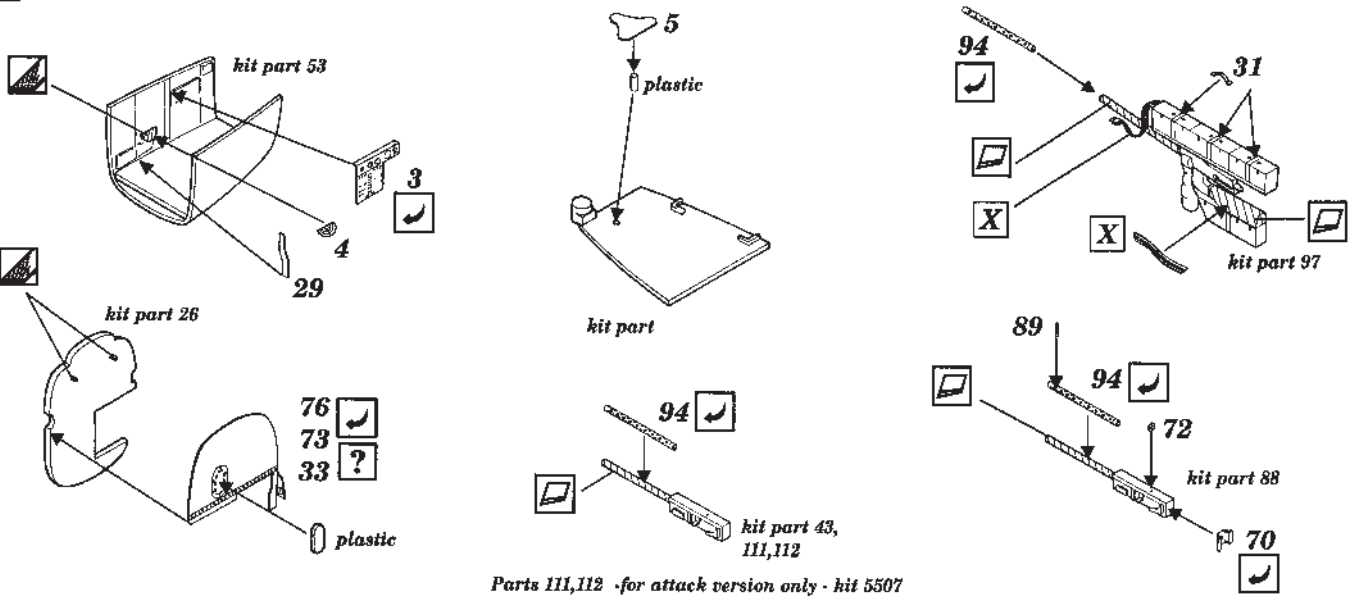

C BOMBARDIER'S POSITION

Parts 111,112 -for attack version only - kit 5507

D TURRET