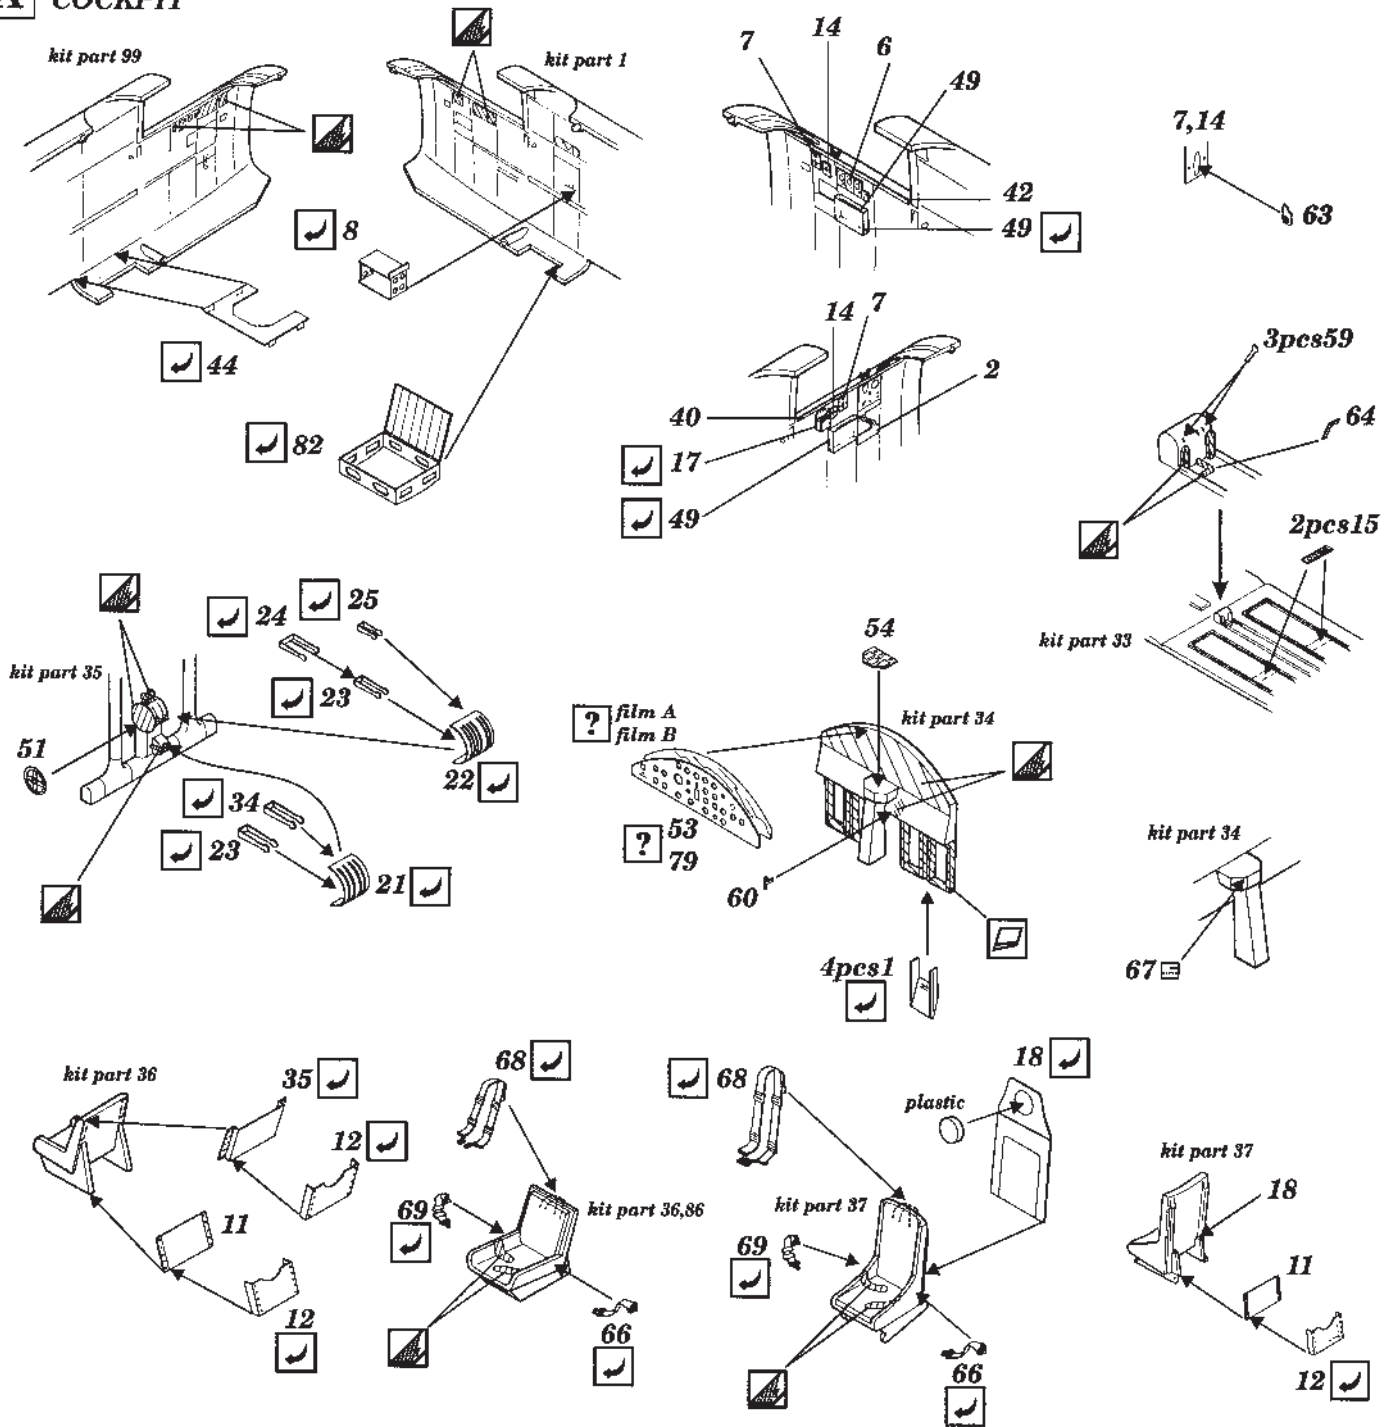

# B-25J Mitchell

1/48 scale detail set for Monogram kit

-  OPPOSITE SIDE
-  REMOVE
-  BEND
-  REPLACE
-  GRIND
-  OPTION

## A COCKPIT

### C BOMBARDIER'S POSITION

Parts 111,112 -for attack version only - kit 5507

### H MAIN WHEEL WELL DOORS