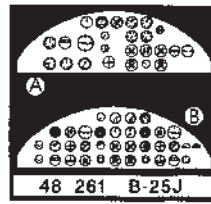

# B-25J Mitchell

1/48 scale detail set for Monogram kit

-  OPPOSITE SIDE
-  REMOVE
-  BEND
-  REPLACE
-  GRIND
-  OPTION