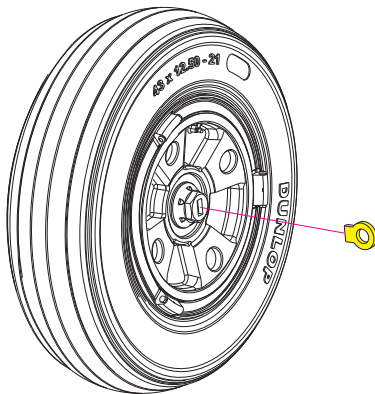

RESIN PARTS
FOR SCALE PLASTIC KITS

EE CANBERRA WHEELS SET

INSTRUCTION **RS48-0116**

general issues: info@reskit.com.ua / claim resolution: claims@reskit.com.ua

RESKIT-MODELS.COM

 fb.com/reskit.official

 instagram.com/reskit_official